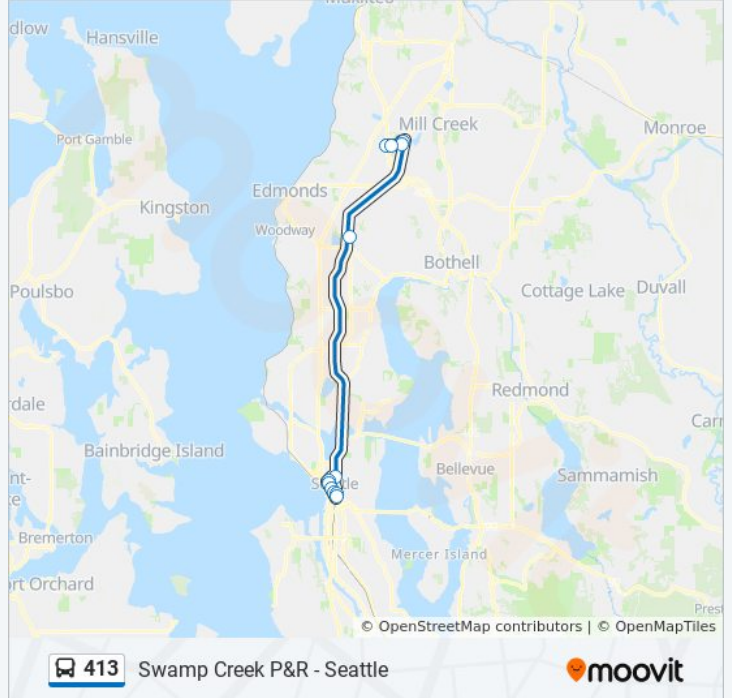

Direction: Seattle 4th Ave

12 stops

[VIEW LINE SCHEDULE](#)

- Swamp Creek Park & Ride
- 164th St SW & Alderwood Mall Pkwy
- Ash Way & 164th St SW
- Ash Way Park & Ride
- Mountlake Terrace Transit Center
- 5th Ave & Jefferson St
- 4th Ave S & S Washington St
- 4th Ave & Cherry St
- 4th Ave & Seneca St
- 4th Ave & Pike St
- Olive Way & 6th Ave
- Olive Way & Terry Ave

413 bus Info

Direction: Seattle 4th Ave

Stops: 12

Trip Duration: 53 min

Line Summary:

Direction: Swamp Creek P&R

13 stops

[VIEW LINE SCHEDULE](#)