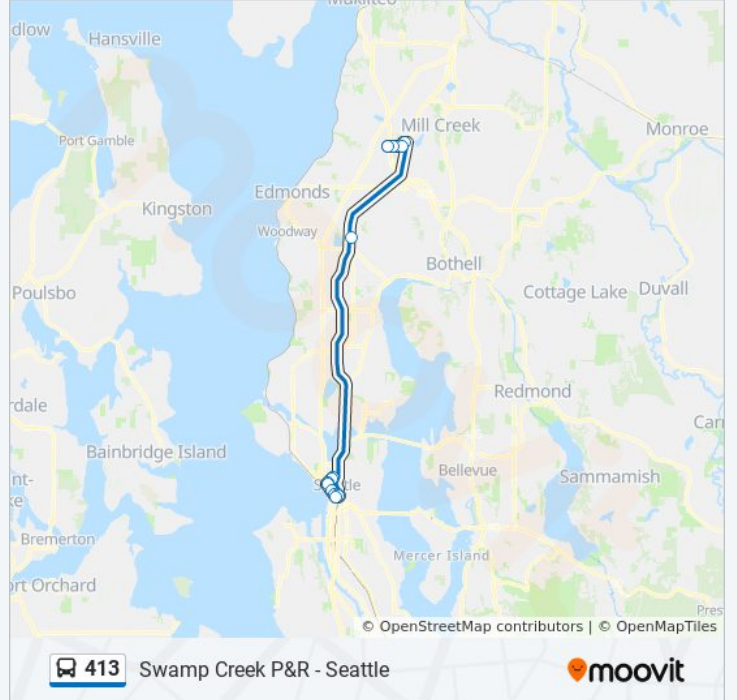

Mountlake Terrace Transit Center

Ash Way Park & Ride

164th St SW & Ash Way

164th St SW & Alderwood Mall Pkwy

Swamp Creek Park & Ride

413 bus Time Schedule

Swamp Creek P&R Route Timetable:

Sunday	Not Operational
Monday	2:05 PM - 6:35 PM
Tuesday	2:05 PM - 6:35 PM
Wednesday	2:05 PM - 6:35 PM
Thursday	2:05 PM - 6:35 PM
Friday	2:05 PM - 6:35 PM
Saturday	Not Operational

413 bus Info

Direction: Swamp Creek P&R

Stops: 13

Trip Duration: 62 min

Line Summary:

413 bus time schedules and route maps are available in an offline PDF at moovitapp.com. Use the [Moovit App](#) to see live bus times, train schedule or subway schedule, and step-by-step directions for all public transit in Seattle - Tacoma, WA.