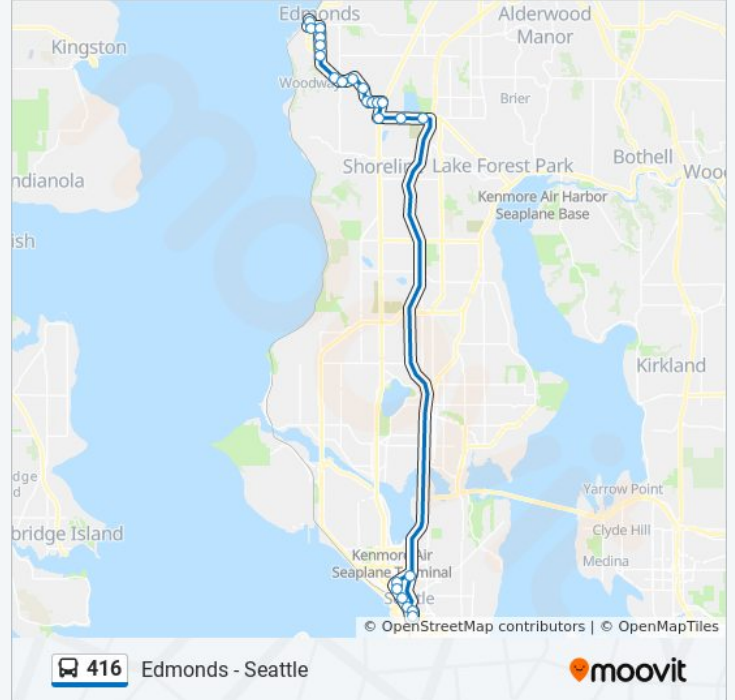

416 bus Info

Direction: Edmonds

Stops: 25

Trip Duration: 67 min

Line Summary:

Dayton St & 5th Ave S

Dayton St & Sunset Ave

Edmonds Station

5th Ave S & Elm Way

Edmonds Way & 102nd PI W

Edmonds Way & 100th Ave W

Edmonds Way & 95th PI W

Edmonds Way & 232nd PI SW

Edmonds Way & 236th St SW

238th St SW & Edmonds Way

238th St SW & 84th Ave W

416 bus Info

Direction: Seattle 4th Ave

Stops: 24

Trip Duration: 54 min

Line Summary:

4th Ave S & S Washington St

4th Ave & Cherry St

4th Ave & Seneca St

4th Ave & Pike St

Olive Way & 6th Ave

Olive Way & Terry Ave

416 bus time schedules and route maps are available in an offline PDF at moovitapp.com. Use the [Moovit App](#) to see live bus times, train schedule or subway schedule, and step-by-step directions for all public transit in Seattle - Tacoma, WA.