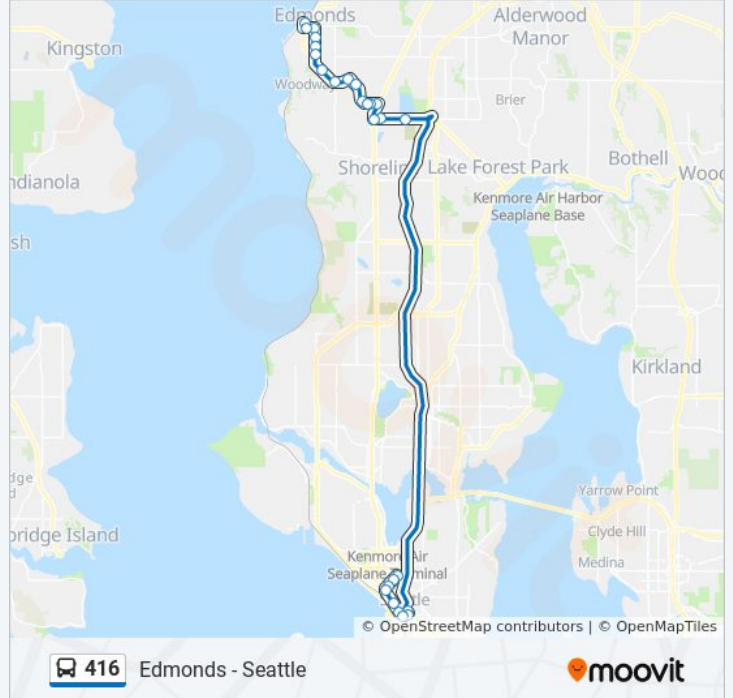

Direction: Edmonds

25 stops

[VIEW LINE SCHEDULE](#)

- Stewart St & 9th Ave
- Stewart St & 7th Ave
- Stewart St & 4th Ave
- 2nd Ave & Stewart St
- 2nd Ave & Seneca St
- 2nd Ave & Cherry St
- Terrace St & 5th Ave
- 5th Ave & James St
- N 205th St/244th St SW & 1st Ave NE
- 244th St SW & Hwy 99
- N 205th St & Aurora Ave N
- Hwy 99 & 238th St SW
- 238th St SW & 84th Ave W
- 238th St SW & Edmonds Way
- Edmonds Way & 236th St SW
- Edmonds Way & 232nd St SW
- Edmonds Way & 95th Pl W
- Edmonds Way & 100th Ave W
- Edmonds Way & Paradise Ln
- 5th Ave S & Elm Way
- 5th Ave S & Pine St
- 5th Ave S & Holly Dr

416 bus Info

Direction: Edmonds

Stops: 25

Trip Duration: 67 min

Line Summary:

Dayton St & 5th Ave S

Dayton St & Sunset Ave

Edmonds Station

Direction: Seattle 4th Ave

24 stops

[VIEW LINE SCHEDULE](#)

Edmonds Station

Dayton St & 2nd Ave S

5th Ave S & Dayton St

5th Ave S & Howell Way

5th Ave S & Pine St

5th Ave S & Elm Way

Edmonds Way & 102nd PI W

Edmonds Way & 100th Ave W

Edmonds Way & 95th PI W

Edmonds Way & 232nd PI SW

Edmonds Way & 236th St SW

238th St SW & Edmonds Way

238th St SW & 84th Ave W