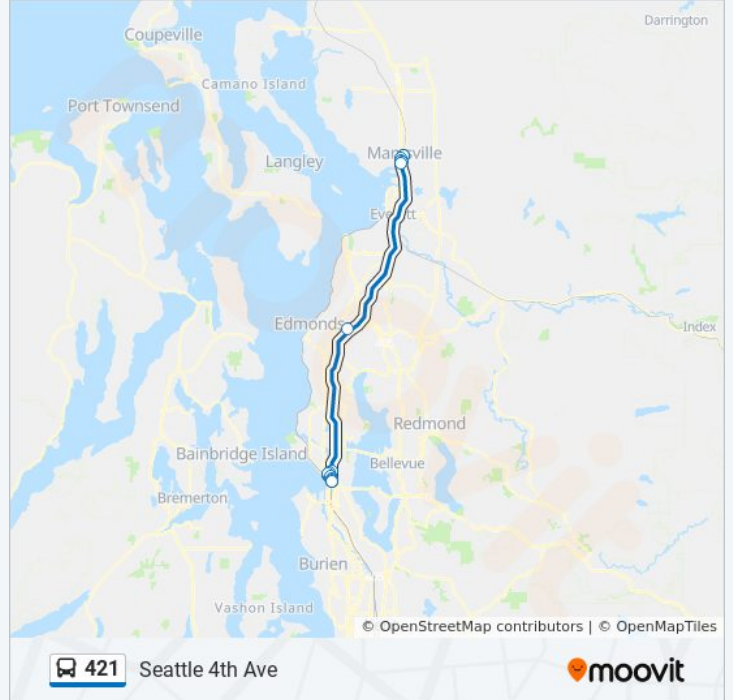

421 bus time schedules and route maps are available in an offline PDF at moovitapp.com. Use the [Moovit App](#) to see live bus times, train schedule or subway schedule, and step-by-step directions for all public transit in Seattle - Tacoma, WA.

[About Moovit](#) • [MaaS Solutions](#) • [Supported Countries](#) • [Mooviter Community](#)

© 2024 Moovit - All Rights Reserved

Check Live Arrival Times