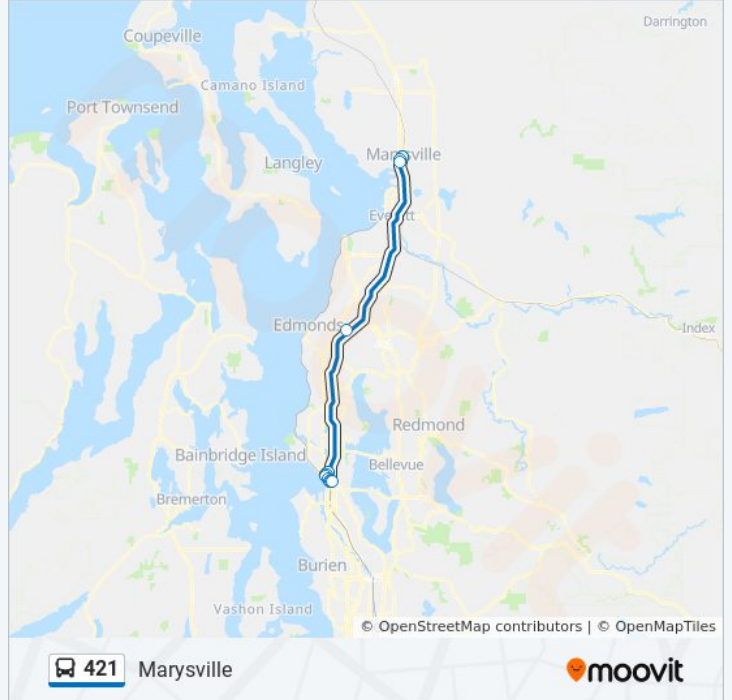

Direction: Marysville

12 stops

[VIEW LINE SCHEDULE](#)

Stewart St & 9th Ave

Stewart St & 7th Ave

Stewart St & 4th Ave

2nd Ave & Stewart St

2nd Ave & Seneca St

421 bus Info

Direction: Marysville

Stops: 12

Trip Duration: 94 min

Line Summary:

Direction: Seattle 4th Ave

13 stops

[VIEW LINE SCHEDULE](#)

Marysville Cedar and Grove Park & Ride

10th St & Ash Ave

Marysville Ash Ave Park & Ride

4th St & Beach Ave

I-5 & Marine Dr NE Flyer Stop

Lynnwood Transit Center

5th Ave & Jefferson St

4th Ave S & S Washington St