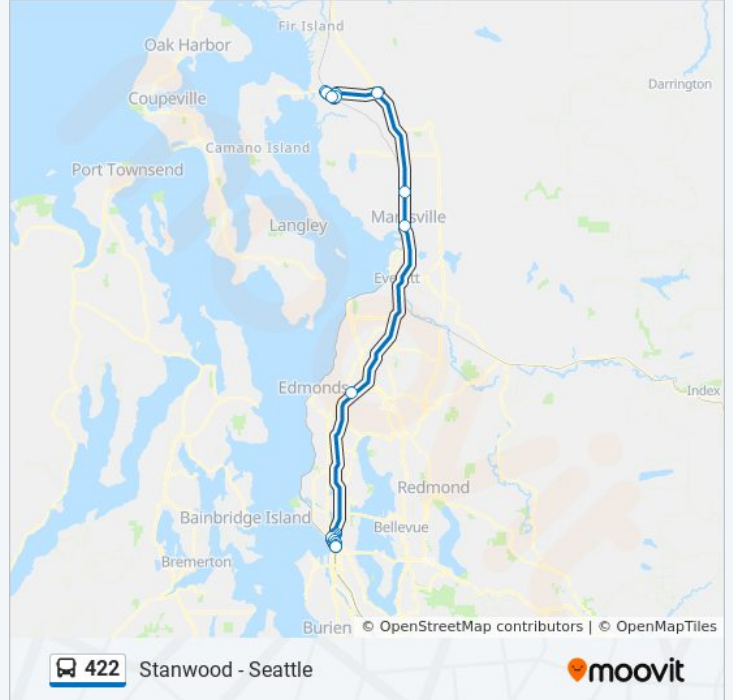

Use the Moovit App to find the closest 422 bus station near you and find out when is the next 422 bus arriving.

Direction: Seattle 2nd Ave

16 stops

[VIEW LINE SCHEDULE](#)

88th Ave NW & Hwy 532 (Rite Aid)
Stanwood II Park & Ride Bay 1
Pioneer Hwy & 77th Ave NW
72nd Ave NW & 261st St NW
72nd Ave NW & 265th St NW (Haggen Grocery)
Stanwood I Park & Ride Bay 1
I-5 & 116th St NE Flyer Stop
I-5 & Marine Dr NE Flyer Stop
Lynnwood Transit Center
Stewart St & 9th Ave
Stewart St & 7th Ave
Stewart St & 4th Ave
2nd Ave & Stewart St
2nd Ave & Seneca St
2nd Ave & Cherry St
2nd Ave Ext S & Yesler Way

422 bus Info

Direction: Seattle 2nd Ave

Stops: 16

Trip Duration: 83 min

Line Summary:

Direction: Stanwood

18 stops

[VIEW LINE SCHEDULE](#)

- 4th Ave S & S Jackson St
- 4th Ave S & S Washington St
- 4th Ave & Cherry St
- 4th Ave & Seneca St
- 4th Ave & Pike St
- Olive Way & 6th Ave
- Howell St & 9th Ave
- Howell St & Yale Ave
- Lynnwood Transit Center
- I-5 & 4th St Flyer Stop
- I-5 & 116th St NE Flyer Stop
- Stanwood I-5 Park & Ride
- 72nd Ave NW & 267th PI NW
- 72nd Ave NW & 265th St NW
- 72nd Ave NW & 261st St NW
- Pioneer Hwy & 77th Ave NW
- 88th Ave NW & Hwy 532 (Rite Aid)
- Stanwood II Park & Ride Bay 1

422 bus Info

Direction: Stanwood

Stops: 18

Trip Duration: 104 min

Line Summary:

422 bus time schedules and route maps are available in an offline PDF at moovitapp.com. Use the [Moovit App](#) to see live bus times, train schedule or subway schedule, and step-by-step directions for all public transit in Seattle - Tacoma, WA.