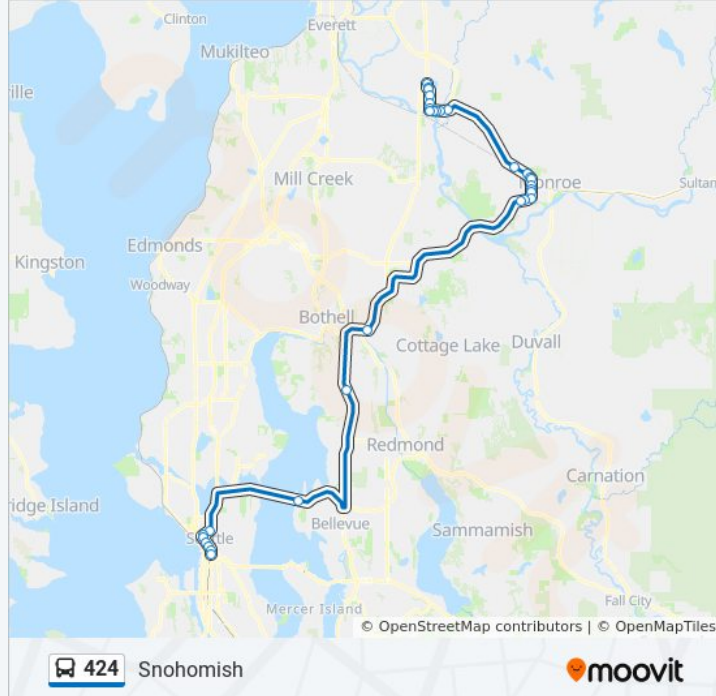

**424 bus Info**

**Direction:** Seattle 2nd Ave

**Stops:** 30

**Trip Duration:** 73 min

**Line Summary:**

Sr 520 & Evergreen Point Rd  
 Stewart St & 9th Ave  
 Stewart St & 7th Ave  
 Stewart St & 4th Ave  
 2nd Ave & Stewart St  
 2nd Ave & Seneca St  
 2nd Ave & Cherry St  
 2nd Ave Ext S & Yesler Way

**424 bus Info**

**Direction:** Snohomish

**Stops:** 31

**Trip Duration:** 96 min

**Line Summary:**

Monroe Park & Ride

Hwy 2 & Roosevelt Rd (East)

92nd St SE & 113th Dr SE

Second St & Pine Ave

2nd St & Cedar Ave

Second St & Ave A

Second St & Ave C

Ave D & Third St

Ave D & Fifth St

Ave D & 10th St

Ave D & 13th St

Ave D & Ferguson Park Rd

Snohomish Park & Ride

424 bus time schedules and route maps are available in an offline PDF at [moovitapp.com](https://moovitapp.com). Use the [Moovit App](#) to see live bus times, train schedule or subway schedule, and step-by-step directions for all public transit in Seattle - Tacoma, WA.