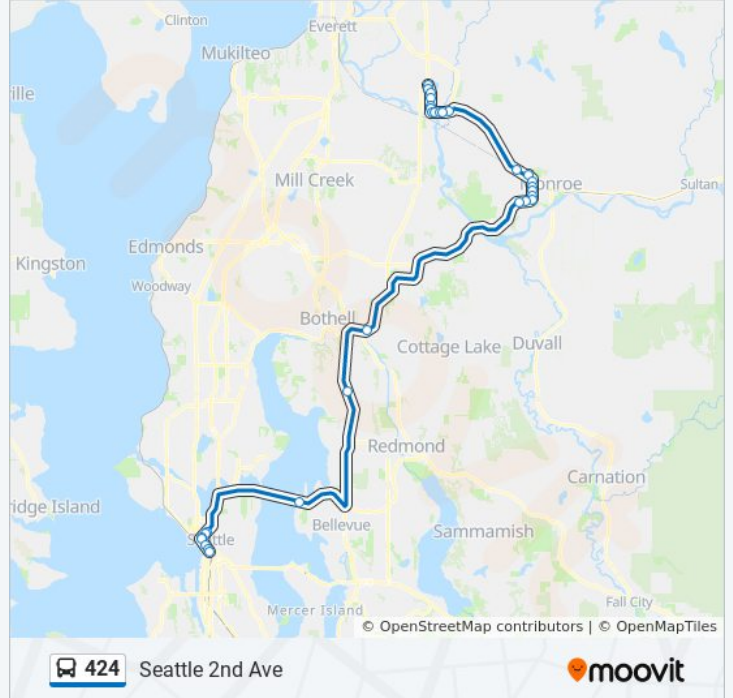

**424 bus Info**

**Direction:** Seattle 2nd Ave

**Stops:** 30

**Trip Duration:** 73 min

**Line Summary:**

Sr 520 & Evergreen Point Rd  
 Stewart St & 9th Ave  
 Stewart St & 7th Ave  
 Stewart St & 4th Ave  
 2nd Ave & Stewart St  
 2nd Ave & Seneca St  
 2nd Ave & Cherry St  
 2nd Ave Ext S & Yesler Way

**Direction: Snohomish**

31 stops

[VIEW LINE SCHEDULE](#)

4th Ave S & S Jackson St  
 4th Ave S & S Washington St  
 4th Ave & Cherry St  
 4th Ave & Seneca St  
 4th Ave & Pike St  
 Olive Way & 6th Ave  
 Olive Way & Terry Ave  
 Sr 520 & Evergreen Point Rd  
 I-405 & Totem Lake Freeway Station  
 Sr 522 & 132nd Ave NE  
 W Main St & 170th Dr SE  
 W Main St & 174th Dr SE  
 179th Ave SE & W Main St  
 179th Ave SE & Grand St SE  
 179th Ave SE & 154th St SE  
 179th Ave SE & Stanton St  
 179th Ave SE & 147th St SE  
 Hwy 2 & 179th Ave SE

**424 bus Info**

**Direction:** Snohomish

**Stops:** 31

**Trip Duration:** 96 min

**Line Summary:**

Monroe Park & Ride

Hwy 2 & Roosevelt Rd (East)

92nd St SE & 113th Dr SE