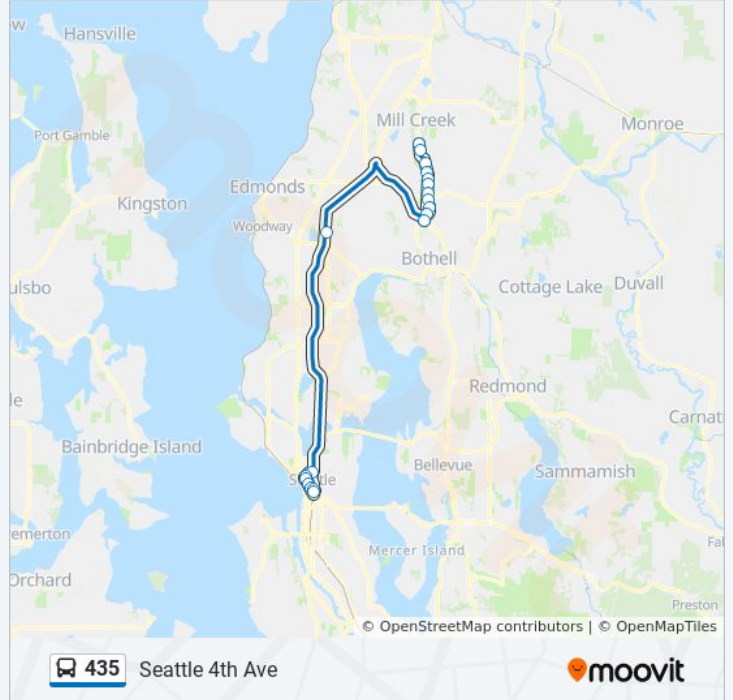

435 bus Info

Direction: Mill Creek

Stops: 21

Trip Duration: 75 min

Line Summary:

Direction: Seattle 4th Ave

19 stops

[VIEW LINE SCHEDULE](#)

20th Ave SE & 214th St SE

220th St SE & 17th Ave SE

Canyon Park Park & Ride Bay 2

Mountlake Terrace Transit Center

5th Ave & Jefferson St

4th Ave S & S Washington St

4th Ave & Cherry St

4th Ave & Seneca St

435 bus Info

Direction: Seattle 4th Ave

Stops: 19

Trip Duration: 60 min

Line Summary:

435 bus time schedules and route maps are available in an offline PDF at moovitapp.com. Use the [Moovit App](#) to see live bus times, train schedule or subway schedule, and step-by-step directions for all public transit in Seattle - Tacoma, WA.