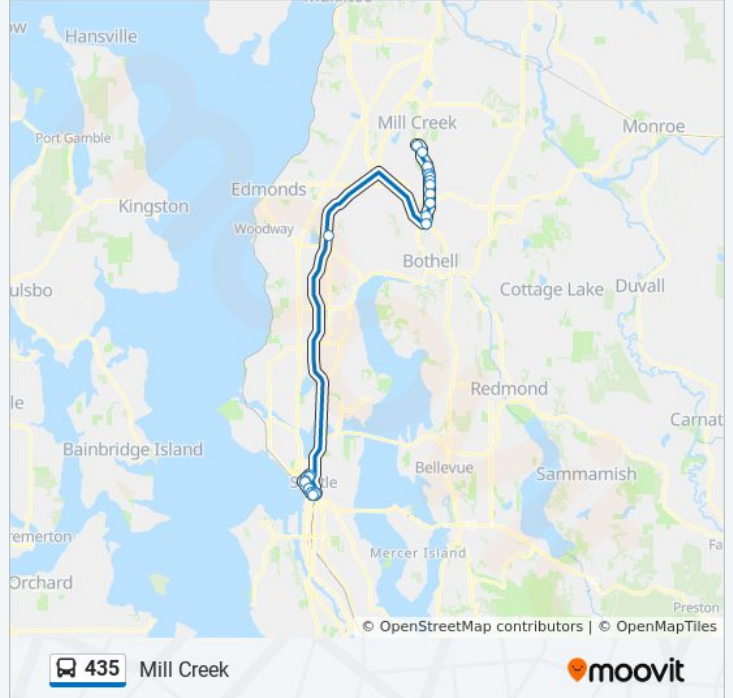

2nd Ave & Cherry St

Terrace St & 5th Ave

5th Ave & James St

Mountlake Terrace Transit Center

Canyon Park Park & Ride Bay 1

Hwy 527 & 220th St SE

Hwy 527 & 208th SE

Hwy 527 & 208th SE

Hwy 527 & 201st PI SE

Hwy 527 & 196th St SE

Hwy 527 & 192nd St SE

Hwy 527 & 189th PI SE

Hwy 527 & 186th PI SE

Hwy 527 & 180th St SE

Hwy 527 & Seattle Hill Rd

Hwy 527 & 164th St SE

435 bus Info

Direction: Mill Creek

Stops: 21

Trip Duration: 75 min

Line Summary:

Direction: Seattle 4th Ave

19 stops

[VIEW LINE SCHEDULE](#)