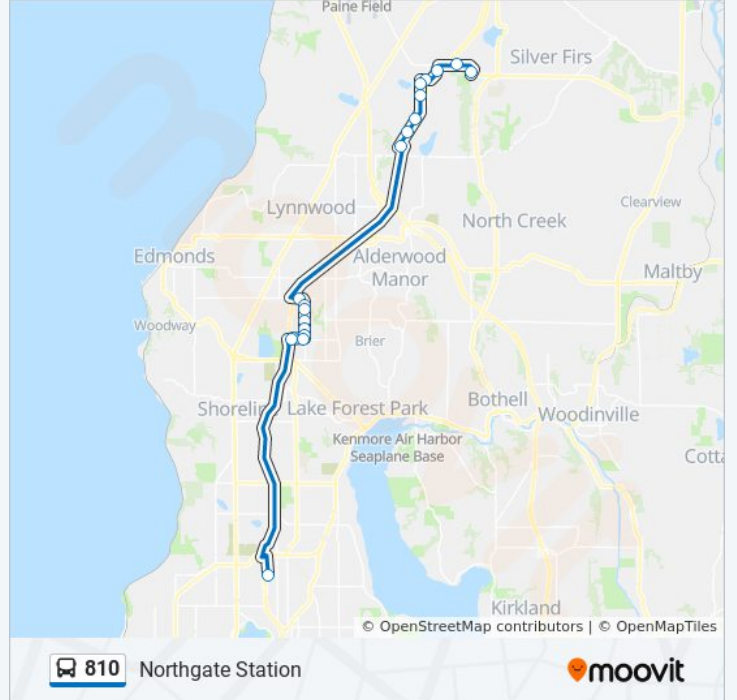

Direction: Mccollum Park

20 stops

[VIEW LINE SCHEDULE](#)

- Northgate Station
- Mountlake Terrace Transit Center
- 236th St SW & 58th Ave W
- 56th Ave W & 235th St SW
- 56th Ave W & 232nd St SW
- 56th Ave W & 228th St SW
- 56th Ave W & 224th St SW
- 56th Ave W & 222nd Pl SW
- 220th St SW & 58th Ave W
- Ash Way Park & Ride
- Ash Way & 157th St SW
- Ash Way & 153rd St SW
- Ash Way & 149th St SW
- Ash Way & 141st Pl SW
- Ash Way & 137th St SW
- 134th St SW & Ash Way
- Mariner Park & Ride Bay 2
- 128th St SE & 3rd Ave SE
- 128th St SE & Park Rd
- Mccollum Park Park & Ride

- Mccollum Park Park & Ride
- 128th St SE & 3rd Ave SE
- Mariner Park & Ride Bay 4
- 134th St SW & Ash Way
- Ash Way & 135th St SW
- Ash Way & 140th St SW
- Ash Way & 149th St SW
- Ash Way & 153rd PI SW
- Ash Way Park & Ride
- 220th St SW & 58th Ave W
- 56th Ave W & 222nd PI SW
- 56th Ave W & 224th St SW
- 56th Ave W & 228th St SW
- 56th Ave W & 232nd St SW
- 56th Ave W & 234th St SW
- 236th St SW & 56th Ave W
- Mountlake Terrace Transit Center Bay 3
- Northgate Station

810 bus Time Schedule

Northgate Station Route Timetable:

Sunday	Not Operational
Monday	8:46 AM - 11:25 AM
Tuesday	8:46 AM - 11:25 AM
Wednesday	8:46 AM - 11:25 AM
Thursday	8:46 AM - 11:25 AM
Friday	8:46 AM - 11:25 AM
Saturday	Not Operational

810 bus Info

Direction: Northgate Station

Stops: 18

Trip Duration: 40 min

Line Summary:

810 bus time schedules and route maps are available in an offline PDF at moovitapp.com. Use the [Moovit App](#) to see live bus times, train schedule or subway schedule, and step-by-step directions for all public transit in Seattle - Tacoma, WA.