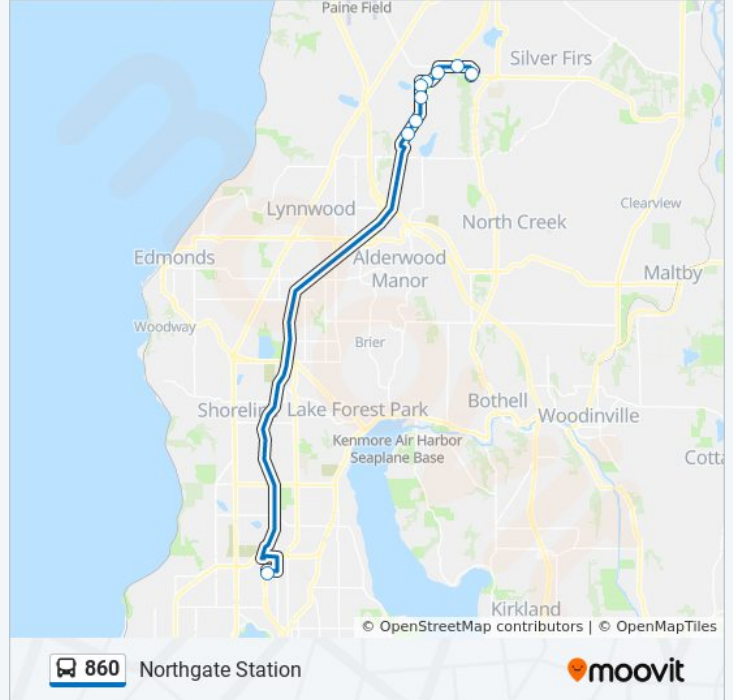

Direction: Mccollum Park Via Ash Way P&R

12 stops

[VIEW LINE SCHEDULE](#)

Northgate Station
Ash Way Park & Ride
Ash Way & 157th St SW
Ash Way & 153rd St SW
Ash Way & 149th St SW
Ash Way & 141st Pl SW
Ash Way & 137th St SW
134th St SW & Ash Way
Mariner Park & Ride Bay 2
128th St SE & 3rd Ave SE
128th St SE & Park Rd
Mccollum Park Park & Ride

860 bus Info

Direction: Mccollum Park Via Ash Way P&R

Stops: 12

Trip Duration: 37 min

Line Summary:

Direction: Northgate Station

10 stops

[VIEW LINE SCHEDULE](#)

- Mccollum Park Park & Ride
- 128th St SE & 3rd Ave SE
- Mariner Park & Ride Bay 4
- 134th St SW & Ash Way
- Ash Way & 135th St SW
- Ash Way & 140th St SW
- Ash Way & 149th St SW
- Ash Way & 153rd PI SW
- Ash Way Park & Ride
- Northgate Station

860 bus Info

Direction: Northgate Station

Stops: 10

Trip Duration: 38 min

Line Summary:

860 bus time schedules and route maps are available in an offline PDF at moovitapp.com. Use the [Moovit App](#) to see live bus times, train schedule or subway schedule, and step-by-step directions for all public transit in Seattle - Tacoma, WA.