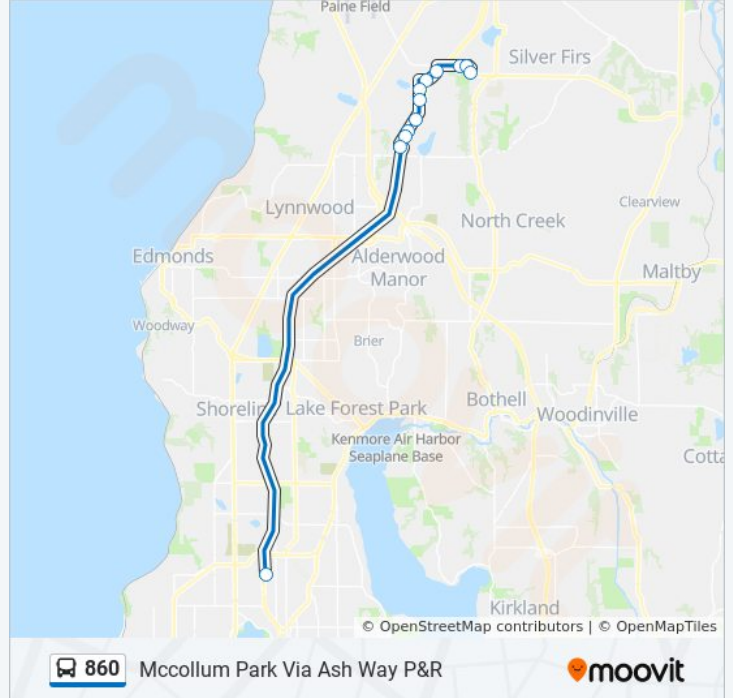

 860

Mccollum Park Via Ash Way P&R

[Get The App](#)

The 860 bus line (Mccollum Park Via Ash Way P&R) has 2 routes. For regular weekdays, their operation hours are:
(1) Mccollum Park Via Ash Way P&R: 2:40 PM - 6:15 PM (2) Northgate Station: 5:25 AM - 8:45 AM
Use the Moovit App to find the closest 860 bus station near you and find out when is the next 860 bus arriving.

Direction: Mccollum Park Via Ash Way P&R

12 stops

[VIEW LINE SCHEDULE](#)

Northgate Station
Ash Way Park & Ride
Ash Way & 157th St SW
Ash Way & 153rd St SW
Ash Way & 149th St SW
Ash Way & 141st Pl SW
Ash Way & 137th St SW
134th St SW & Ash Way
Mariner Park & Ride Bay 2
128th St SE & 3rd Ave SE
128th St SE & Park Rd
Mccollum Park Park & Ride

860 bus Info

Direction: Mccollum Park Via Ash Way P&R

Stops: 12

Trip Duration: 37 min

Line Summary:

Direction: Northgate Station

10 stops

[VIEW LINE SCHEDULE](#)

- Mccollum Park Park & Ride
- 128th St SE & 3rd Ave SE
- Mariner Park & Ride Bay 4
- 134th St SW & Ash Way
- Ash Way & 135th St SW
- Ash Way & 140th St SW
- Ash Way & 149th St SW
- Ash Way & 153rd PI SW
- Ash Way Park & Ride
- Northgate Station