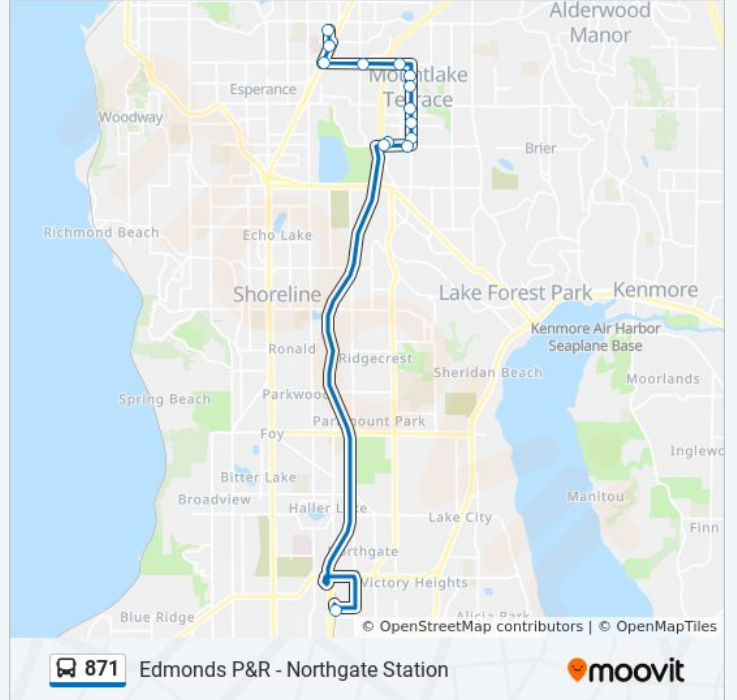

Use the Moovit App to find the closest 871 bus station near you and find out when is the next 871 bus arriving.

Direction: Edmonds P&R

15 stops

[VIEW LINE SCHEDULE](#)

- Northgate Station
- Mountlake Terrace Transit Center
- 236th St SW & 58th Ave W
- 56th Ave W & 235th St SW
- 56th Ave W & 232nd St SW
- 56th Ave W & 228th St SW
- 56th Ave W & 224th St SW
- 56th Ave W & 222nd Pl SW
- 220th St SW & 58th Ave W
- 220th St SW & 64th Ave W
- 220th St SW & 66th Ave W
- Hwy 99 & 220th St SW
- Hwy 99 & 220th St SW
- Hwy 99 & 216th St SW
- Edmonds Park & Ride

871 bus Info

Direction: Edmonds P&R

Stops: 15

Trip Duration: 33 min

Line Summary:

Direction: Northgate Station

13 stops

[VIEW LINE SCHEDULE](#)

- Edmonds Park & Ride
- Hwy 99 & 216th St SW
- Hwy 99 & 220th St SW
- 220th St SW & 66th Ave W
- 220th St SW & 58th Ave W
- 56th Ave W & 222nd Pl SW
- 56th Ave W & 224th St SW
- 56th Ave W & 228th St SW
- 56th Ave W & 232nd St SW
- 56th Ave W & 234th St SW
- 236th St SW & 56th Ave W
- Mounlake Terrace Transit Center Bay 3
- Northgate Station

871 bus Info

Direction: Northgate Station

Stops: 13

Trip Duration: 29 min

Line Summary:

871 bus time schedules and route maps are available in an offline PDF at moovitapp.com. Use the [Moovit App](#) to see live bus times, train schedule or subway schedule, and step-by-step directions for all public transit in Seattle - Tacoma, WA.