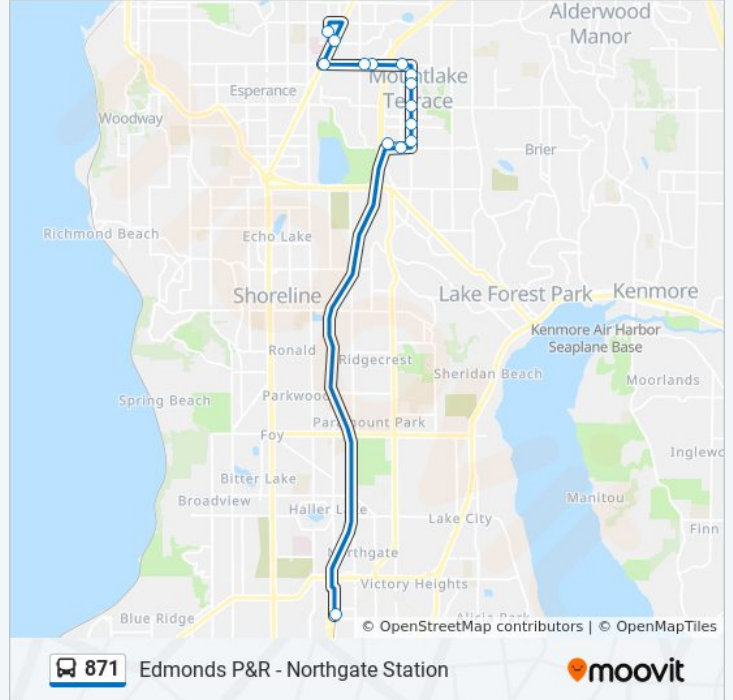

 871

Edmonds P&R - Northgate Station

Get The App

The 871 bus line (Edmonds P&R - Northgate Station) has 2 routes. For regular weekdays, their operation hours are:
(1) Edmonds P&R: 2:45 PM - 6:25 PM (2) Northgate Station: 5:24 AM - 8:48 AM

Use the Moovit App to find the closest 871 bus station near you and find out when is the next 871 bus arriving.

Direction: Edmonds P&R

15 stops

[VIEW LINE SCHEDULE](#)

- Northgate Station
- Mountlake Terrace Transit Center
- 236th St SW & 58th Ave W
- 56th Ave W & 235th St SW
- 56th Ave W & 232nd St SW
- 56th Ave W & 228th St SW
- 56th Ave W & 224th St SW
- 56th Ave W & 222nd Pl SW
- 220th St SW & 58th Ave W
- 220th St SW & 64th Ave W
- 220th St SW & 66th Ave W
- Hwy 99 & 220th St SW
- Hwy 99 & 220th St SW
- Hwy 99 & 216th St SW
- Edmonds Park & Ride

871 bus Info

Direction: Edmonds P&R

Stops: 15

Trip Duration: 33 min

Line Summary:

Direction: Northgate Station

13 stops

[VIEW LINE SCHEDULE](#)

- Edmonds Park & Ride
- Hwy 99 & 216th St SW
- Hwy 99 & 220th St SW
- 220th St SW & 66th Ave W
- 220th St SW & 58th Ave W
- 56th Ave W & 222nd Pl SW
- 56th Ave W & 224th St SW
- 56th Ave W & 228th St SW
- 56th Ave W & 232nd St SW
- 56th Ave W & 234th St SW
- 236th St SW & 56th Ave W
- Mounlake Terrace Transit Center Bay 3
- Northgate Station