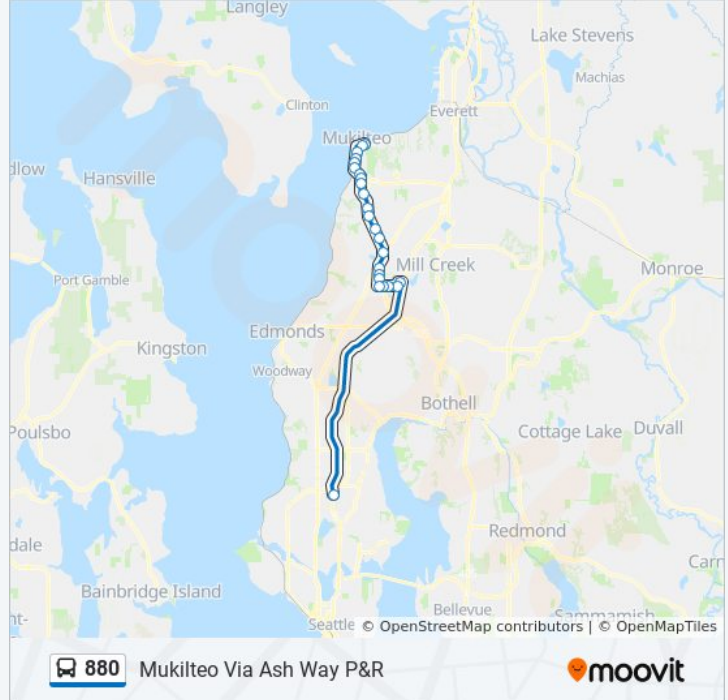

**880 bus Info**

**Direction:** Mukilteo Via Ash Way P&R

**Stops:** 24

**Trip Duration:** 57 min

**Line Summary:**

1st St & Sounder Station Eb

Mukilteo Station Bay 2

### Direction: Northgate Station

26 stops

[VIEW LINE SCHEDULE](#)

Mukilteo Station Bay 2

1st St & Sounder Station Wb

Sr 525 & 3rd St - Sb

Hwy 525 & 5th St

Sr 525 & Goat Trail Rd - Sb

Hwy 525 & Chennault Beach Rd

Hwy 525 & Russell Rd

Hwy 525 & Harbour Pointe Blvd SW

Hwy 525 & Beverly Park Rd

Hwy 525 & Lincoln Way

### 880 bus Info

**Direction:** Northgate Station

**Stops:** 26

**Trip Duration:** 53 min

**Line Summary:**

35th Ave W & 151st Pl SW

35th Ave W & 156th St SW

164th St SW & 36th Ave W