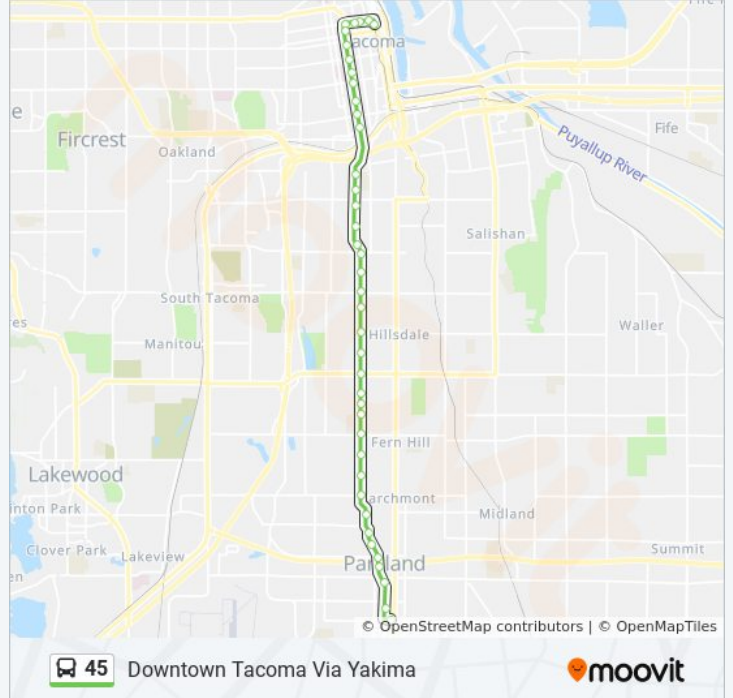

Downtown Tacoma Via Yakima

Get The App

The 45 bus line (Downtown Tacoma Via Yakima) has 2 routes. For regular weekdays, their operation hours are: (1) Downtown Tacoma Via Yakima: 5:05 AM - 9:25 PM(2) Parkland Via Yakima: 6:15 AM - 8:45 PM Use the Moovit App to find the closest 45 bus station near you and find out when is the next 45 bus arriving.

45 bus Info

Direction: Downtown Tacoma Via Yakima

Stops: 40

Trip Duration: 32 min

Line Summary:

Thompson Ave & S 46th St
 Thompson Ave & S 43rd St
 Thompson Ave & S 38th St
 Thompson Ave & S 37th St
 Thompson Ave & S 35th St
 Yakima Ave S & S 27th St
 Yakima Ave S & S 25th St
 Yakima Ave S & S 23rd St
 Yakima Ave S & S 19th St
 Yakima Ave S & S 17th St
 Yakima Ave S & S 15th St
 Yakima Ave S & S 13th St
 Yakima Ave & Nollmeyer Ln
 9th St S & Yakima Ave
 9th St S & Tacoma Ave
 9th St S & Fawcett Ave
 9th St S & Broadway
 10th & Commerce TC - Zone B

45 bus Info

Direction: Parkland Via Yakima

Stops: 39

Trip Duration: 34 min

Line Summary:

Yakima Ave S & S 27th St
 Thompson Ave & S 35th St
 Thompson Ave & S 37th St
 Thompson Ave & S 39th St
 Thompson Ave & S 43rd St
 Thompson Ave & S 46th St S
 Yakima Ave S & S 48th St
 Yakima Ave S & S 52nd St
 Yakima Ave S & S 56th St
 Yakima Ave S & S 59th St
 Yakima Ave S & S 64th St
 Yakima Ave S & S 68th St
 Yakima Ave S & S 72nd St
 Yakima Ave S & S 76th St
 Yakima Ave S & S 78th St
 Yakima Ave S & S 80th St
 Yakima Ave S & S 84th St
 Yakima Ave S & S 88th St
 Yakima Ave S & S 92nd St
 Yakima Ave S & S 96th St
 Park Ave S & S 100th St S
 Park Ave S & S 104th St
 Park Ave S & S 106th St
 Park Ave S & S 108th St
 Park Ave S & S 110th St
 C St & Lafayette St
 C St & S 118th St
 Parkland TC - Zone E