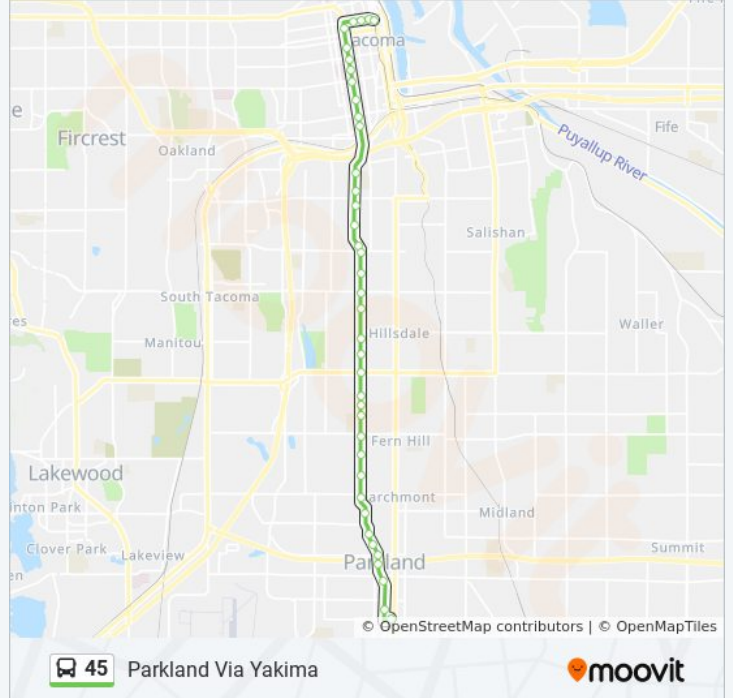

Downtown Tacoma Via Yakima

Get The App

The 45 bus line (Downtown Tacoma Via Yakima) has 2 routes. For regular weekdays, their operation hours are: (1) Downtown Tacoma Via Yakima: 5:05 AM - 9:25 PM(2) Parkland Via Yakima: 6:15 AM - 8:45 PM Use the Moovit App to find the closest 45 bus station near you and find out when is the next 45 bus arriving.

Direction: Downtown Tacoma Via Yakima

40 stops

[VIEW LINE SCHEDULE](#)

- Parkland TC - Zone E
- C St & 118th St S
- C St S & Lafayette
- Park Ave S & S 110th St
- Park Ave S & S 108th St
- Park Ave S & S 106th St
- Park Ave S & 102nd St Ct S
- Park Ave S & 100th St S
- Yakima Ave S & S 96th St
- Yakima Ave S & S 92nd St
- Yakima Ave S & S 88th St
- Yakima Ave S & S 84th St
- Yakima Ave S & S 80th St
- Yakima Ave S & S 78th St
- Yakima Ave S & S 76th St
- Yakima Ave S & S 72nd St
- Yakima Ave S & S 68th St
- Yakima Ave S & S 64th St
- Yakima Ave S & S 59th St
- Yakima Ave S & S 56th St
- Yakima Ave S & S 52nd St
- Yakima Ave S & S 48th St

45 bus Info

Direction: Downtown Tacoma Via Yakima

Stops: 40

Trip Duration: 32 min

Line Summary:

Thompson Ave & S 46th St
 Thompson Ave & S 43rd St
 Thompson Ave & S 38th St
 Thompson Ave & S 37th St
 Thompson Ave & S 35th St
 Yakima Ave S & S 27th St
 Yakima Ave S & S 25th St
 Yakima Ave S & S 23rd St
 Yakima Ave S & S 19th St
 Yakima Ave S & S 17th St
 Yakima Ave S & S 15th St
 Yakima Ave S & S 13th St
 Yakima Ave & Nollmeyer Ln
 9th St S & Yakima Ave
 9th St S & Tacoma Ave
 9th St S & Fawcett Ave
 9th St S & Broadway
 10th & Commerce TC - Zone B

Direction: Parkland Via Yakima

39 stops

[VIEW LINE SCHEDULE](#)

10th & Commerce TC - Zone G
 9th St S & St Helens Ave
 9th St S & Fawcett Ave
 9th St S & Tacoma Ave
 Yakima Ave S & S 10th St
 Yakima Ave S & S 13th St
 Yakima Ave S & S 15th St
 Yakima Ave S & S 17th St
 Yakima Ave S & S 19th St
 Yakima Ave S & S 23rd St
 Yakima Ave S & S 25th St