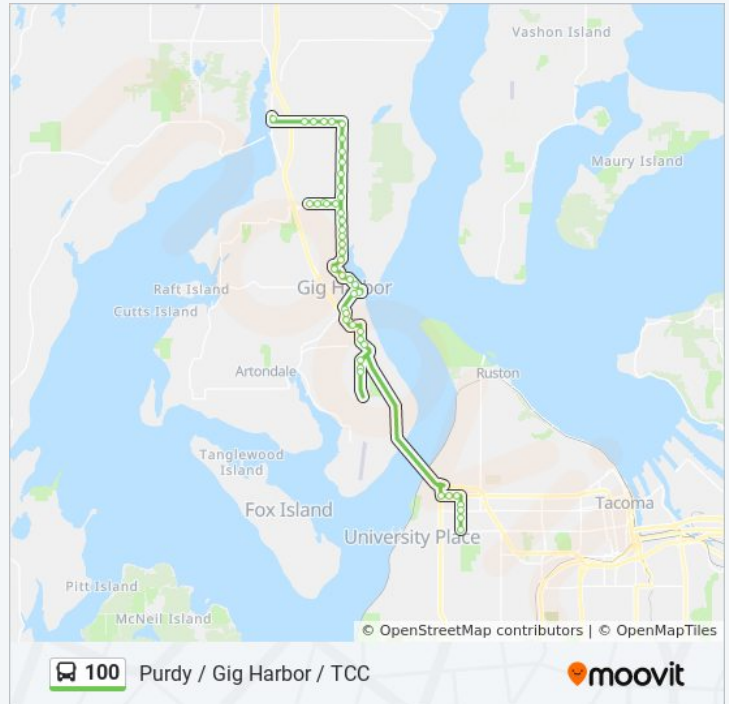

Use the Moovit App to find the closest 100 bus station near you and find out when is the next 100 bus arriving.

Direction: Purdy P&R / Gig Harbor

47 stops

[VIEW LINE SCHEDULE](#)

- TCC TC
- Mildred St S & 15th St S
- Mildred St S & S 12th St
- Mildred St S & S 10th St
- 6th Ave & Rochester St
- 6th Ave & Skyline Dr N
- 6th Ave & Jackson Ave
- Point Fosdick Dr NW & Olympic Dr
- Pt Fosdick Dr NW & 45th St Ct NW
- Pt Fosdick Dr NW & 46th St Ct NW
- Olympic Dr NW & Hollycroft St
- Soundview Dr & Kelsey Ln
- Soundview Dr & 61st St Ct NW
- Hunt St NW & Kimball Dr
- Kimball Dr P&R
- Kimball Dr & Erickson St
- Kimball Dr & Pioneer Way
- Pioneer Way & Uddenberg Lane
- Judson St & Gilisch St
- Harborview Dr & Rosedale St
- Harborview Dr & Dorotich St
- Harborview Dr & Stinson Ave

100 bus Info

Direction: Purdy P&R / Gig Harbor

Stops: 47

Trip Duration: 52 min

Line Summary:

Harborview Dr & N Harborview
 Harborview Dr N & Peacock Hill
 Peacock Hill Ave & Fennimore St
 Peacock Hill Ave & Vernhardson
 Peacock Hill Ave NW & Ringold St
 Peacock Hill Ave NW & 101st St
 Peacock Hill Ave NW & 105th St
 Peacock Hill Ave NW & 108th St
 Borgen Blvd & Olympus Wy
 Borgen Blvd & 51st Ave NW
 Borgen Blvd & Harbor Hill Dr EB, NS>
 Borgen Blvd & Olympus Way
 Borgen Blvd & Athena Ct
 Peacock Hill Ave NW & 114th St
 Peacock Hill Ave NW & 118th St
 Peacock Hill Ave NW & 123rd St
 Peacock Hill Ave NW & 128th St
 Peacock Hill Ave NW & View PI NW
 Peacock Hill Ave NW & 137th St
 Peacock Hill Ave NW & 141st St Ct NW
 144th St NW & 42nd Ave Ct NW
 144th St NW & 45th Ave Ct NW
 144th St NW & 49th Ave Ct NW
 144th St NW & 54th Ave NW
 Purdy P&R

Stops: 51

Trip Duration: 55 min

Line Summary:

144th St NW & 41st Ave Ct NW

144th St NW & Peacock Hill NW

Peacock Hill Ave NW & 137th St

Peacock Hill Ave NW & View PI NW

Peacock Hill Ave NW & Canterwood Dr