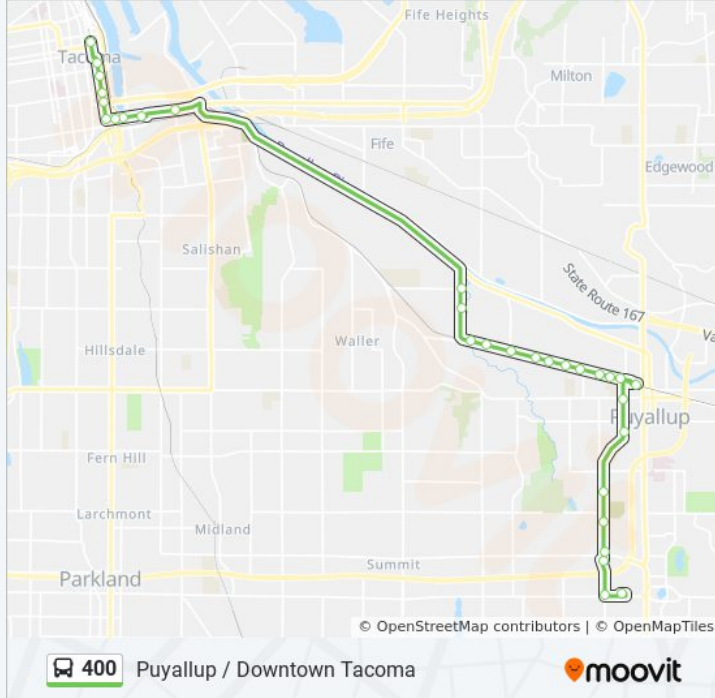

Puyallup / Downtown Tacoma

Get The App

The 400 bus line (Puyallup / Downtown Tacoma) has 2 routes. For regular weekdays, their operation hours are:
 (1) Downtown Tacoma Via Puyallup Station: 4:43 AM - 8:15 PM
 (2) S Hill Mall TC Via Puyallup Station: 6:22 AM - 7:20 PM

400 bus Info

Direction: Downtown Tacoma Via Puyallup Station
Stops: 31
Trip Duration: 43 min
Line Summary:

66th Ave E & 52nd St E

Puyallup Ave & E L St

Tacoma Dome Station - Zone E

Puyallup Ave & E C St

Puyallup Ave & E Dock St

400 bus Info

Direction: S Hill Mall TC Via Puyallup Station

Stops: 29

Trip Duration: 45 min

Line Summary:

Stewart Ave W & 9th St NW

Stewart Ave W & 7th St NW

Puyallup Station - Bay 1

5th St SW & Pioneer Ave W

5th St SW & 9th Ave SW - Red Lot

9th St SW & 19th Ave SW

9th St SW & 25th Ave SW

9th St SW & 30th Ave SW

South Hill P&R

39th Ave SW & 7th St SW

South Hill Mall TC