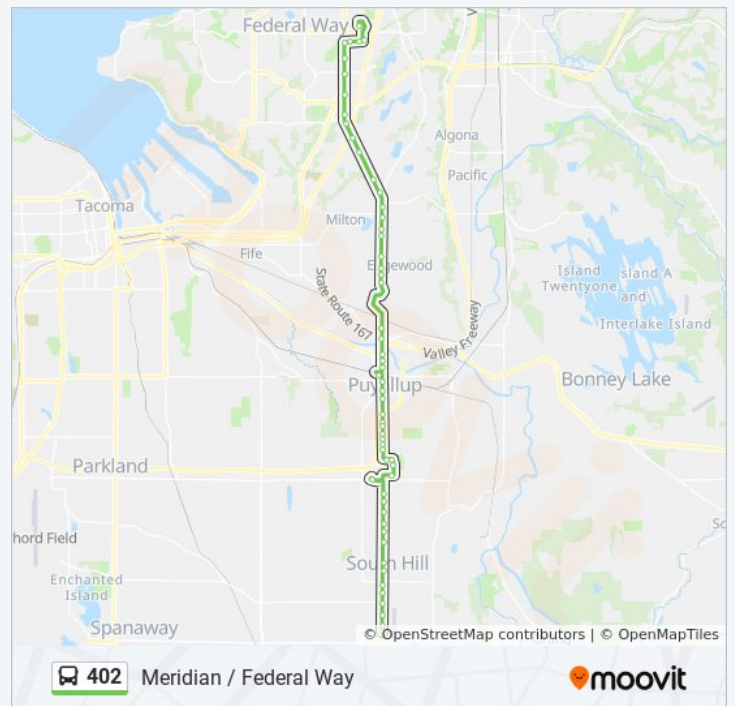

Sunday	9:41 AM - 5:41 PM
Monday	5:45 AM - 7:40 PM
Tuesday	5:45 AM - 7:40 PM
Wednesday	5:45 AM - 7:40 PM
Thursday	5:45 AM - 7:40 PM
Friday	5:45 AM - 7:40 PM
Saturday	7:10 AM - 6:10 PM

402 bus Info

Direction: Federal Way Via Puyallup

Stops: 65

Trip Duration: 89 min

Line Summary:

Meridian S & Skyview Condos

Meridian S & 23rd Ave SE

Meridian S & 23rd Ave SE

Meridian S & 19th Ave SE

Meridian S & 17th Ave SE