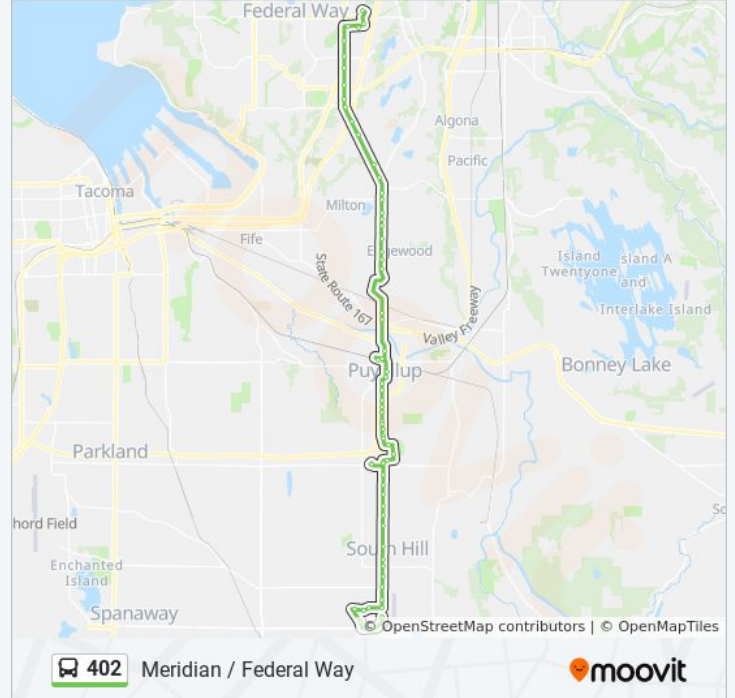

Meridian E & 144th St E

Meridian E & 147th St E

Meridian E & 152nd St E

Meridian Ave E & 156th St E

Meridian E & 160th St E

Meridian Ave E & 163rd St E

Meridian Ave E & 168th St E

Meridian E & 171st St Ct E

Direction: Federal Way Via Puyallup

65 stops

[VIEW LINE SCHEDULE](#)

Meridian E & 171st St Ct E

176th St E & Meridian E

176th St E & Gem Heights Dr E

Gem Heights Dr E & 173rd St E

168th St E & Gem Heights Dr E