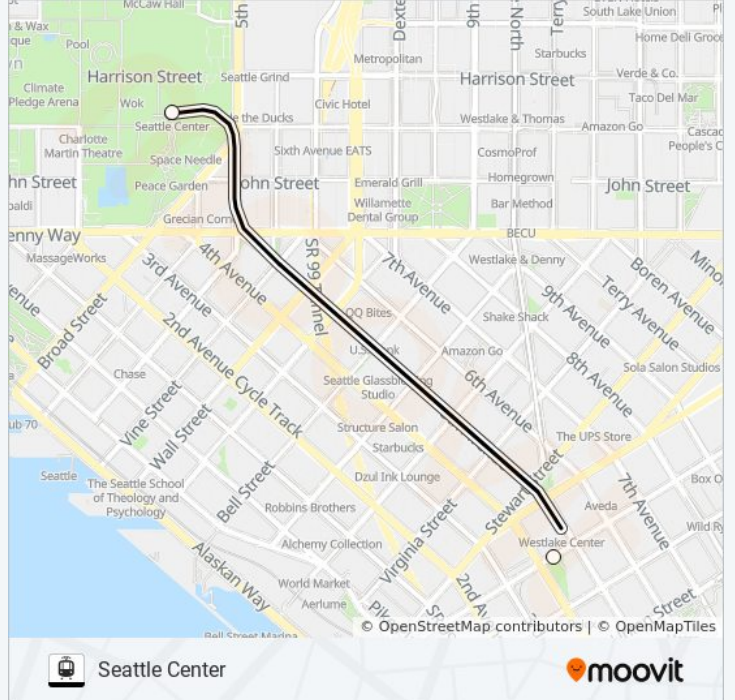

The SEATTLE MONORAIL light rail line (Seattle Center) has 2 routes. For regular weekdays, their operation hours are:
(1) Seattle Center: 7:35 AM - 10:59 PM (2) Westlake Center: 7:30 AM - 10:54 PM

Use the Moovit App to find the closest SEATTLE MONORAIL light rail station near you and find out when is the next SEATTLE MONORAIL light rail arriving.

Direction: Seattle Center

2 stops

[VIEW LINE SCHEDULE](#)

Westlake Station

Seattle Center

SEATTLE MONORAIL light rail Time Schedule

Seattle Center Route Timetable:

Sunday	8:35 AM - 10:59 PM
Monday	7:35 AM - 10:59 PM
Tuesday	7:35 AM - 10:59 PM
Wednesday	7:35 AM - 10:59 PM
Thursday	7:35 AM - 10:59 PM
Friday	7:35 AM - 10:59 PM
Saturday	8:35 AM - 10:59 PM

SEATTLE MONORAIL light rail Info**Direction:** Seattle Center**Stops:** 2**Trip Duration:** 5 min**Line Summary:**

Direction: Westlake Center

2 stops

[VIEW LINE SCHEDULE](#)

Seattle Center

Westlake Station

SEATTLE MONORAIL light rail Info

Direction: Westlake Center

Stops: 2

Trip Duration: 5 min

Line Summary:

SEATTLE MONORAIL light rail time schedules and route maps are available in an offline PDF at moovitapp.com. Use the [Moovit App](#) to see live bus times, train schedule or subway schedule, and step-by-step directions for all public transit in Seattle - Tacoma, WA.