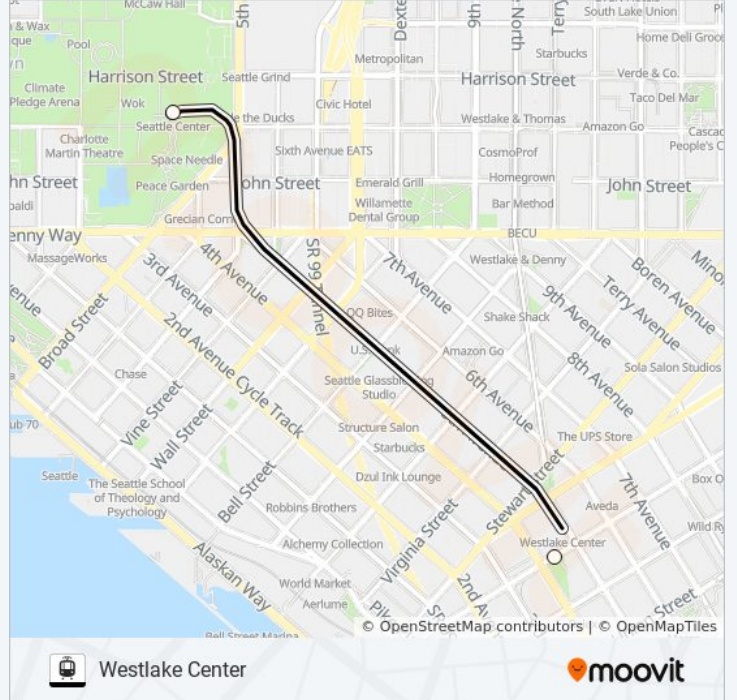

The SEATTLE MONORAIL light rail line (Seattle Center) has 2 routes. For regular weekdays, their operation hours are:
(1) Seattle Center: 7:35 AM - 10:59 PM (2) Westlake Center: 7:30 AM - 10:54 PM

Use the Moovit App to find the closest SEATTLE MONORAIL light rail station near you and find out when is the next SEATTLE MONORAIL light rail arriving.

SEATTLE MONORAIL light rail Info**Direction:** Seattle Center**Stops:** 2**Trip Duration:** 5 min**Line Summary:**

Direction: Westlake Center

2 stops

[VIEW LINE SCHEDULE](#)

Seattle Center

Westlake Station

SEATTLE MONORAIL light rail Time Schedule

Westlake Center Route Timetable:

Sunday	8:30 AM - 10:54 PM
Monday	7:30 AM - 10:54 PM
Tuesday	7:30 AM - 10:54 PM
Wednesday	7:30 AM - 10:54 PM
Thursday	7:30 AM - 10:54 PM
Friday	7:30 AM - 10:54 PM
Saturday	8:30 AM - 10:54 PM

SEATTLE MONORAIL light rail Info

Direction: Westlake Center

Stops: 2

Trip Duration: 5 min

Line Summary:

SEATTLE MONORAIL light rail time schedules and route maps are available in an offline PDF at moovitapp.com. Use the [Moovit App](#) to see live bus times, train schedule or subway schedule, and step-by-step directions for all public transit in Seattle - Tacoma, WA.