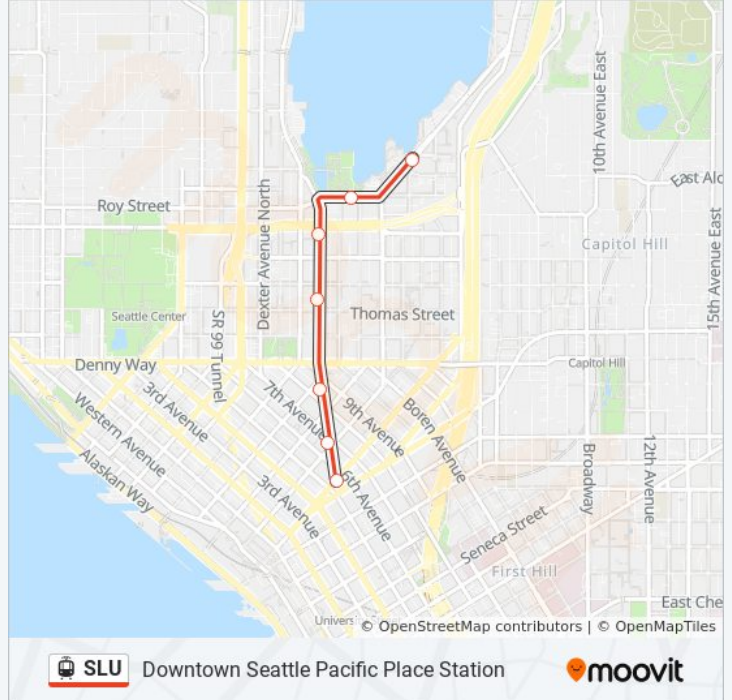

Use the Moovit App to find the closest SLU light rail station near you and find out when is the next SLU light rail arriving.

Direction: Downtown Seattle

7 stops

[VIEW LINE SCHEDULE](#)

Fairview Ave N & Ward St

South Lake Union Streetcar & Terry Ave N

Westlake & Mercer

Westlake & Thomas

Westlake & 9th-Denny

Westlake Ave & Virginia St

Westlake Ave & Olive Way

SLU light rail Time Schedule

Downtown Seattle Route Timetable:

Sunday	Not Operational
Monday	5:44 AM - 9:13 PM
Tuesday	5:44 AM - 9:13 PM
Wednesday	5:44 AM - 9:13 PM
Thursday	5:44 AM - 9:13 PM
Friday	5:44 AM - 9:13 PM
Saturday	Not Operational

SLU light rail Info

Direction: Downtown Seattle

Stops: 7

Trip Duration: 12 min

Line Summary:

Direction: Lake Union

7 stops

[VIEW LINE SCHEDULE](#)

Westlake Ave & Olive Way

Westlake Ave & 7th Ave