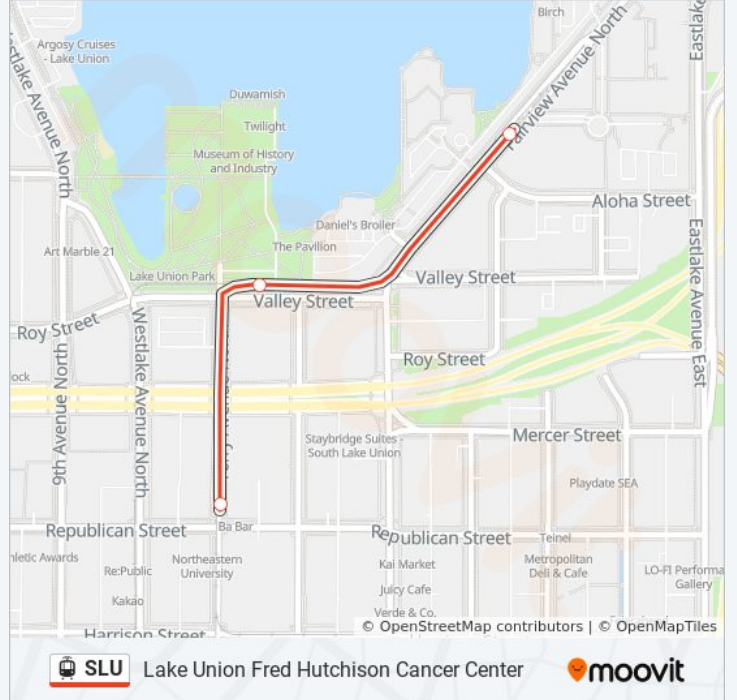

South Lake Union Streetcar & Terry Ave N

Westlake & Mercer

Westlake & Thomas

Westlake & 9th-Denny

Westlake Ave & Virginia St

Westlake Ave & Olive Way

SLU light rail Time Schedule

Downtown Seattle Route Timetable:

Stops: 7

Trip Duration: 12 min

Line Summary:

Direction: Lake Union

7 stops

[VIEW LINE SCHEDULE](#)

Westlake Ave & Olive Way

Westlake Ave & 7th Ave

Westlake & 9th-Denny

Terry Ave N & Thomas St

Terry Ave N & Republican St

South Lake Union Streetcar & Terry Ave N

Fairview Ave N & Ward St

SLU light rail Time Schedule

Lake Union Route Timetable:

Sunday	Not Operational
Monday	5:34 AM - 9:28 PM
Tuesday	5:34 AM - 9:28 PM
Wednesday	5:34 AM - 9:28 PM
Thursday	5:34 AM - 9:28 PM
Friday	5:34 AM - 9:28 PM
Saturday	Not Operational

SLU light rail Info

Direction: Lake Union

Stops: 7

Trip Duration: 11 min

Line Summary:

SLU light rail time schedules and route maps are available in an offline PDF at moovitapp.com. Use the [Moovit App](#) to see live bus times, train schedule or subway schedule, and step-by-step directions for all public transit in Seattle - Tacoma, WA.