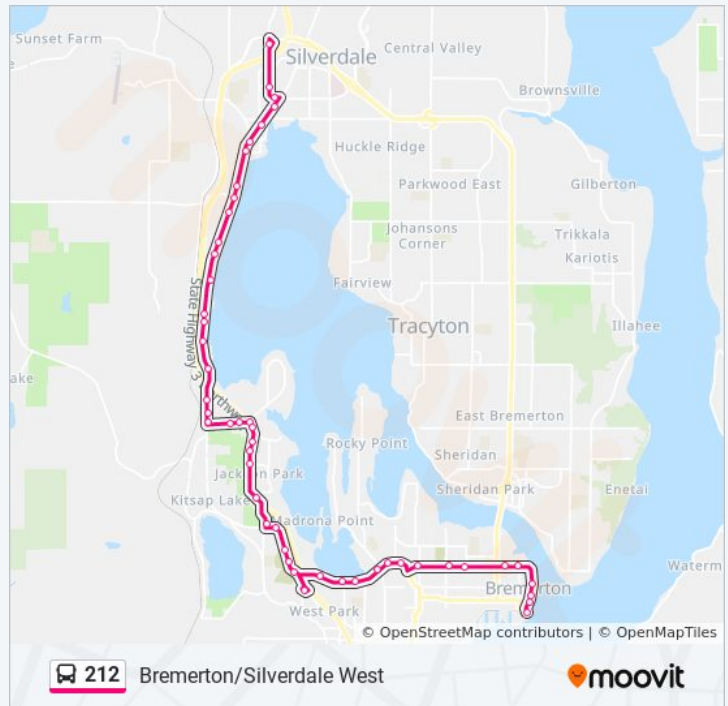

Chico Way at Erlands Point

Chico Way at Chico Child Care

Chico Way at Crosspoint Academy

Chico Way Just Past Hwy 3

Chico Way at Meredith

Chico Way at Eldorado

Chico Way at Dorado Ln

Friday

### 212 bus Info

**Direction:** Silverdale Transit Center (STC)

**Stops:** 48

**Trip Duration:** 40 min

**Line Summary:**

Chico Way at Braemar Dr.

Chico Way at 6848 Chico (Water)

Chico Way at Newport Ct.