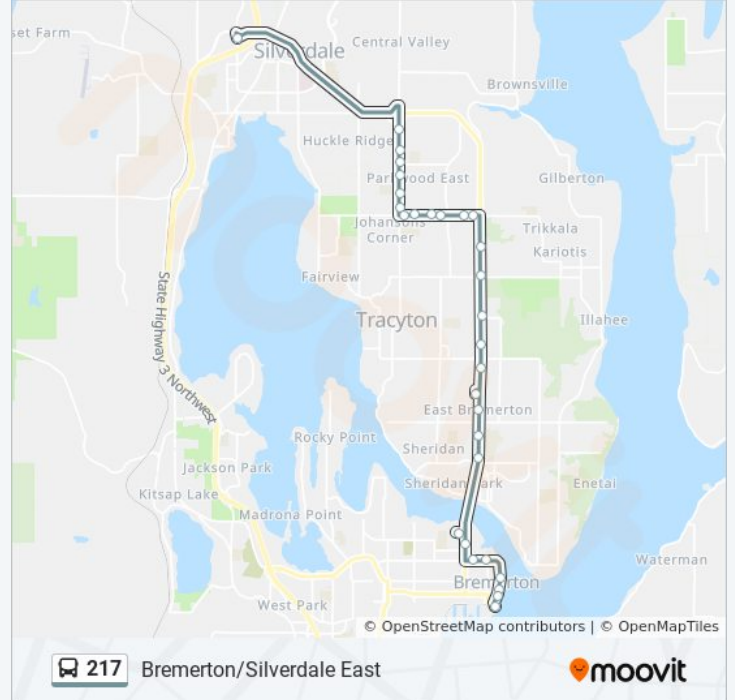

Wheaton Way at Pearl

Wheaton Way at Dibb

Wheaton Way at Sheridan

Olympic College - Bremerton

Warren at 15th

Warren at 5th St.

Burwell at Park Ave

Pacific at 2nd St.

Bremerton Transportation Center (BTC)

Direction: Silverdale Transit Center (STC)

29 stops

[VIEW LINE SCHEDULE](#)

Bremerton Transportation Center (BTC)

Washington Ave at 4th

Washington at 6th St.

11th St. at Pacific

Stops: 29

Trip Duration: 40 min

Line Summary:

Fairgrounds at Old Military

Fairgrounds at Tanbark

Fairgrounds at Village Fair Apts.

Fairgrounds at Silver Pine (Handy Andy'S)

Central Valley at Lopez Ln

Central Valley at Conifer - Fairview MS

Central Valley at Conifer

Central Valley at Foster

Central Valley at Watson Ct

Central Valley & Bucklin Hill

Silverdale Transit Center (STC)

217 bus time schedules and route maps are available in an offline PDF at moovitapp.com. Use the [Moovit App](#) to see live bus times, train schedule or subway schedule, and step-by-step directions for all public transit in Seattle - Tacoma, WA.