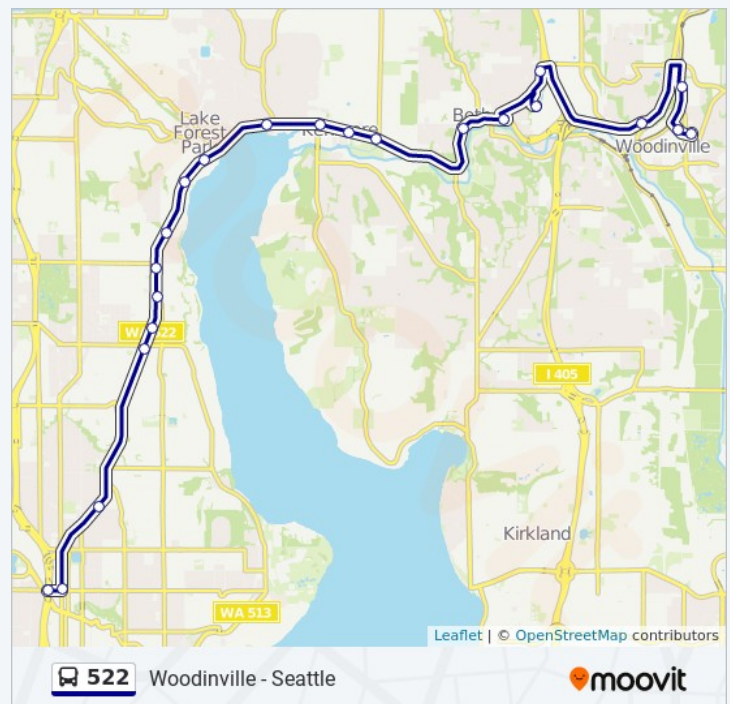

Lake City Way NE & NE 130th St

12741 Lake City Way Northeast, Seattle

Lake City Way NE & NE 125th St

12355 Lake City Way Ne, Seattle

Lake City Way NE & 20th Ave NE

522 bus Time Schedule

Roosevelt Station Route Timetable:

Direction: Roosevelt Station

Stops: 22

Trip Duration: 46 min

Line Summary:

8531 Lake City Way Ne, Seattle

Roosevelt Station - Bay 4

6515 Roosevelt Way Northeast, Seattle

NE 65th St & Oswego P I N E

625 Northeast 65th Street, Seattle

Direction: Woodinville

22 stops

[VIEW LINE SCHEDULE](#)

Roosevelt Station - Bay 3

1040 Northeast 67th Street, Seattle

Lake City Way NE & NE 85th St

8500 Lake City Way Northeast, Seattle