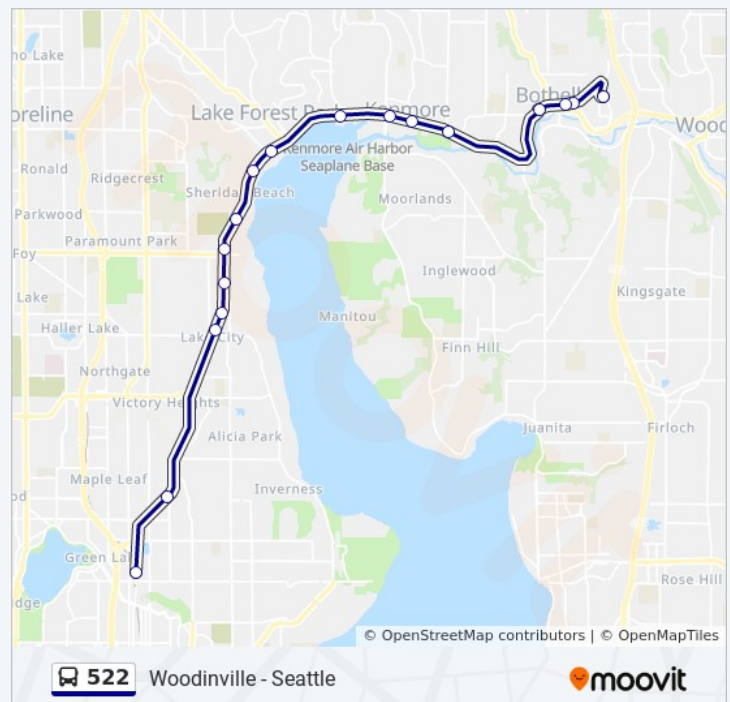

Bothell Way Northeast, Kenmore

Old Bothell Way NE & 98th Ave NE

18107 Bothell Way Northeast, Bothell

Main St & 103rd Ave NE

10303 Main St, Bothell

Beardslee Blvd & Sunrise Dr

10415 Beardslee Blvd, Bothell

Uw Bothell - Main Entrance

18445 Campus Way Ne, Bothell

Beardslee Blvd & Ross Rd/ NE 195th St

Sr 522 & 132nd Ave NE

522 bus Time Schedule

Woodinville Route Timetable:

Sunday	12:30 AM - 11:26 PM
Monday	12:00 AM - 11:56 PM
Tuesday	12:30 AM - 11:56 PM
Wednesday	12:30 AM - 11:56 PM
Thursday	12:30 AM - 11:56 PM
Friday	12:30 AM - 11:56 PM
Saturday	12:30 AM - 11:56 PM

522 bus Info

Direction: Woodinville

Stops: 22

Trip Duration: 45 min

Line Summary:

Woodinville Snohomsh Rd & 139th Ave NE

NE 178th Pl & 138th Pl NE

17744 Garden Way Ne, Woodinville