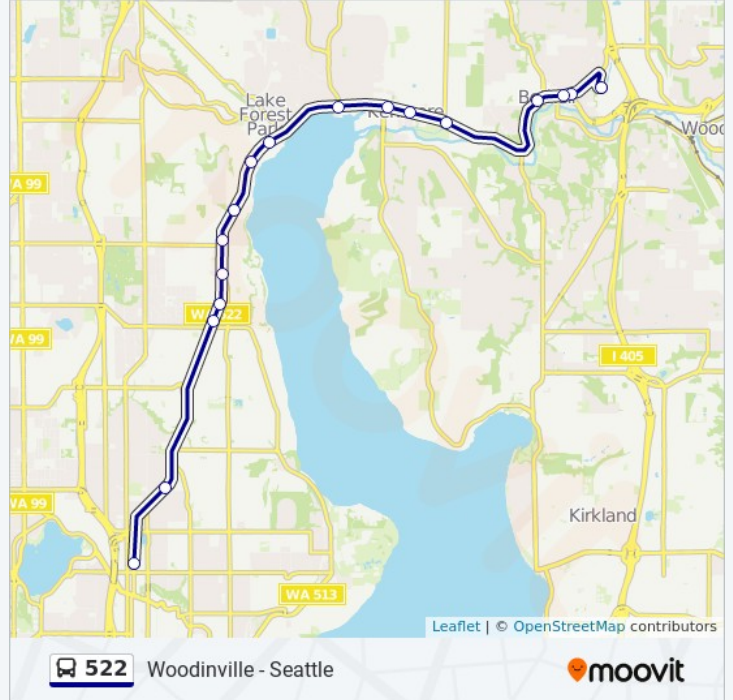

6100 Ne Bothell Way, Kenmore

NE Bothell Way & 68th Ave NE

6830 Bothell Way Northeast, Kenmore

NE Bothell Way & 73rd Ave NE

7304 Ne 175th St, Kenmore

NE Bothell Way & 80th Ave NE

Bothell Way Northeast, Kenmore

522 bus Info

Direction: Bothell

Stops: 17

Trip Duration: 40 min

Line Summary:

18107 Bothell Way Northeast, Bothell

Main St & 103rd Ave NE

10303 Main St, Bothell

Beardslee Blvd & Sunrise Dr

10415 Beardslee Blvd, Bothell

Uw Bothell - Main Entrance

18445 Campus Way Ne, Bothell

Direction: Roosevelt Station

22 stops

[VIEW LINE SCHEDULE](#)

Woodinville Park and Ride

Woodinville Park and Ride, Woodinville

NE 178th Pl & NE 180th Pl

13910 Ne 178th Pl, Woodinville

Woodinville Snohomsh Rd & NE 190th St

Sr 522 & 132nd Ave NE

Beardslee Blvd & Ross Rd/ NE 195th St

Uw Bothell - Main Entrance