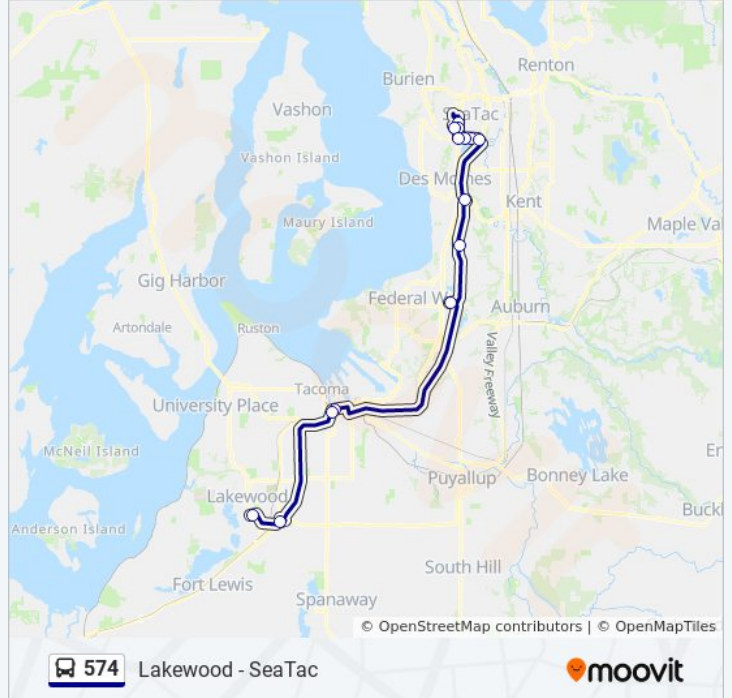

Direction: Lakewood Via Federal Way

14 stops

[VIEW LINE SCHEDULE](#)

Seatac Station
Seatac Airport Terminal - Bay 2
International Blvd & Seatac Exit
188th St S & S International Blvd
S 188th St & 36th Ave S
188th St S & 42nd Av
S 188th St & 46th Ave S
I-5 & Kent/Des Moines Fwy Station
Star Lake Fwy Station
Federal Way TC - Bay 5
Tacoma Dome Station - Zone H
26th St E & D St E
Sr 512 P&R
Lakewood TC

574 bus Time Schedule

Lakewood Via Federal Way Route Timetable:

Sunday	12:33 AM - 11:33 PM
Monday	12:33 AM - 11:33 PM
Tuesday	12:33 AM - 11:33 PM
Wednesday	12:33 AM - 11:33 PM
Thursday	12:33 AM - 11:33 PM
Friday	12:33 AM - 11:33 PM
Saturday	12:33 AM - 11:33 PM

574 bus Info

Direction: Lakewood Via Federal Way

Stops: 14

Trip Duration: 66 min

Line Summary:

Direction: Sea-Tac Via Federal Way

14 stops

[VIEW LINE SCHEDULE](#)

188th St S & 42nd Av S

S 188th St & 36th Ave S

International Blvd & 188th St

International Blvd & S 180th St

Seatac Station

Seatac Airport Terminal - Bay 2

574 bus Time Schedule

Sea-Tac Via Federal Way Route Timetable: