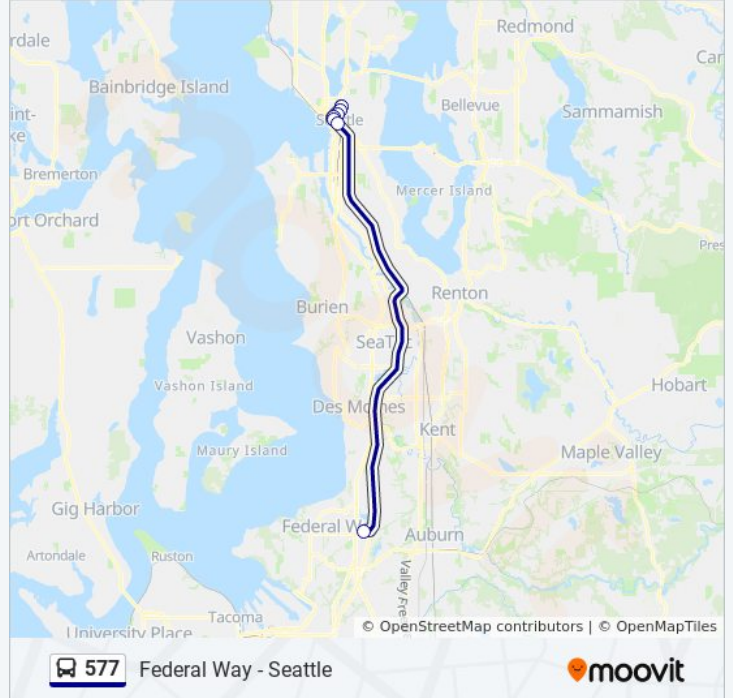

Direction: Federal Way

10 stops

[VIEW LINE SCHEDULE](#)

Fairview Ave N & Thomas St

Boren Ave & Virginia St

Stewart St & 9th Ave

Stewart St & 7th Ave

Stewart St & 3rd Ave

2nd Ave & Pike St

2nd Ave & Marion St

2nd Ave & James St

2 Ave Ext S & S Jackson St

Federal Way TC - Bay 2

577 bus Time Schedule

Federal Way Route Timetable:

Sunday	7:13 AM - 8:13 PM
Monday	5:33 AM - 5:22 PM
Tuesday	5:33 AM - 5:22 PM
Wednesday	5:33 AM - 5:22 PM
Thursday	5:33 AM - 5:22 PM
Friday	5:33 AM - 5:22 PM
Saturday	7:13 AM - 10:13 PM

577 bus Info

Direction: Federal Way

Stops: 10

Trip Duration: 53 min

Line Summary:

Direction: Seattle

8 stops

[VIEW LINE SCHEDULE](#)

Federal Way Tc - Bay 7

Seneca St & 5th Ave

4th Ave & University St

4th Ave & Pike St

Olive Wy & 6th Ave

Howell St & 9th Ave

Howell / Yale - Drop Off Only

Eastlake Ave E & Stewart St