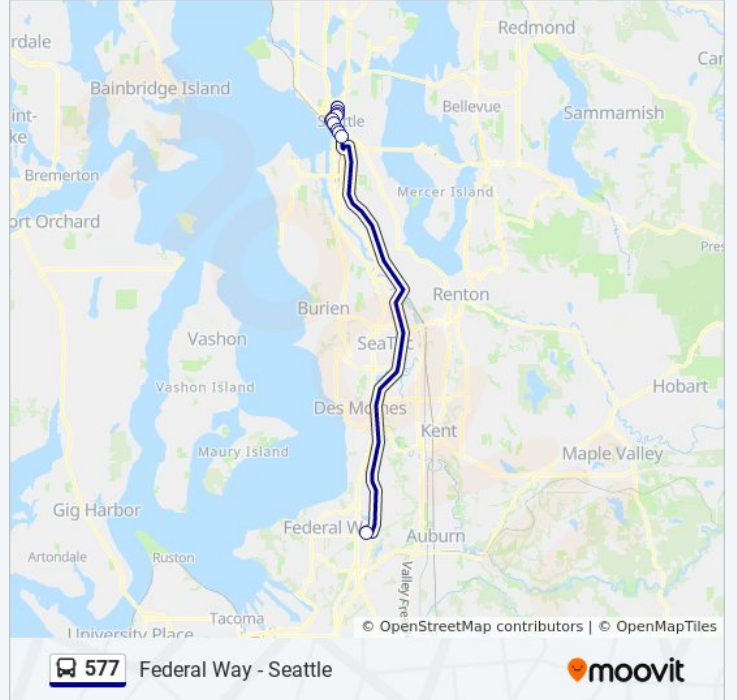

Direction: Federal Way

10 stops

[VIEW LINE SCHEDULE](#)

Fairview Ave N & Thomas St

Boren Ave & Virginia St

Stewart St & 9th Ave

Stewart St & 7th Ave

Stewart St & 3rd Ave

Federal Way Tc - Bay 7

Seneca St & 5th Ave

4th Ave & University St

4th Ave & Pike St

Olive Wy & 6th Ave

Howell St & 9th Ave

Howell / Yale - Drop Off Only

Eastlake Ave E & Stewart St

577 bus Time Schedule

Seattle Route Timetable:

Sunday	6:15 AM - 7:15 PM
Monday	4:45 AM - 8:40 AM
Tuesday	4:45 AM - 8:40 AM
Wednesday	4:45 AM - 8:40 AM
Thursday	4:45 AM - 8:40 AM
Friday	4:45 AM - 8:40 AM
Saturday	6:15 AM - 9:15 PM

577 bus Info

Direction: Seattle

Stops: 8

Trip Duration: 33 min

Line Summary:

577 bus time schedules and route maps are available in an offline PDF at moovitapp.com. Use the [Moovit App](#) to see live bus times, train schedule or subway schedule, and step-by-step directions for all public transit in Seattle - Tacoma, WA.