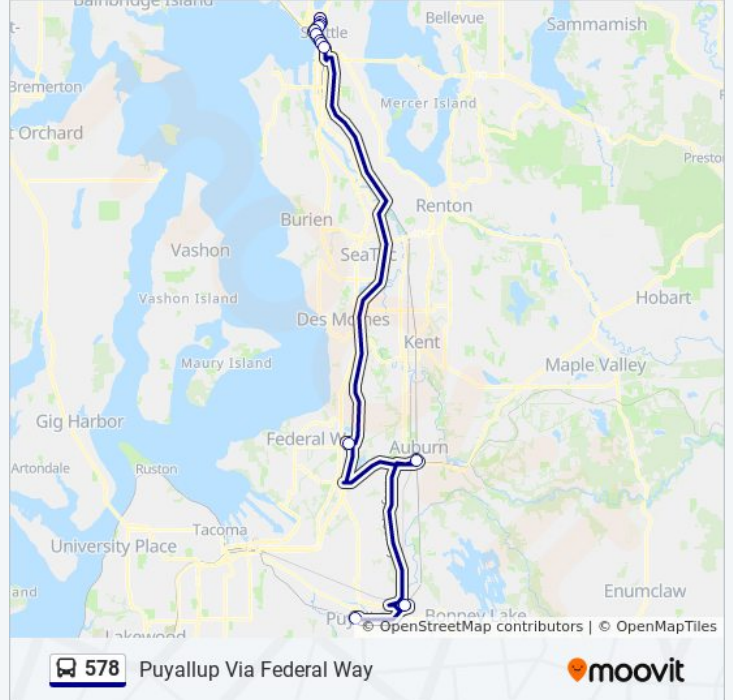

Use the Moovit App to find the closest 578 bus station near you and find out when is the next 578 bus arriving.

Direction: Puyallup Via Federal Way

13 stops

[VIEW LINE SCHEDULE](#)

- Fairview Ave N & Thomas St
- Boren Ave & Virginia St
- Stewart St & 9th Ave
- Stewart St & 7th Ave
- Stewart St & 3rd Ave
- 2nd Ave & Pike St
- 2nd Ave & Marion St
- 2nd Ave & James St
- 2 Ave Ext S & S Jackson St
- Federal Way TC - Bay 2
- Auburn Sounder Station - Bay 4
- Sumner Station - Bay 2
- Puyallup Station - Bay 3

- Puyallup Station - Bay 3
- Sumner Station - Bay 1
- Auburn Sounder Station - Bay 3
- Federal Way Tc - Bay 7
- Seneca St & 5th Ave
- 4th Ave & University St
- 4th Ave & Pike St
- Olive Wy & 6th Ave
- Howell St & 9th Ave
- Howell / Yale - Drop Off Only
- Eastlake Ave E & Stewart St

578 bus Time Schedule

Seattle Via Federal Way Route Timetable:

Sunday	6:01 AM - 9:01 PM
Monday	7:22 AM - 9:08 PM
Tuesday	7:22 AM - 9:08 PM
Wednesday	7:22 AM - 9:08 PM
Thursday	7:22 AM - 9:08 PM
Friday	7:22 AM - 9:08 PM
Saturday	6:01 AM - 9:01 PM

578 bus Info

Direction: Seattle Via Federal Way

Stops: 11

Trip Duration: 76 min

Line Summary:

578 bus time schedules and route maps are available in an offline PDF at moovitapp.com. Use the [Moovit App](#) to see live bus times, train schedule or subway schedule, and step-by-step directions for all public transit in Seattle - Tacoma, WA.