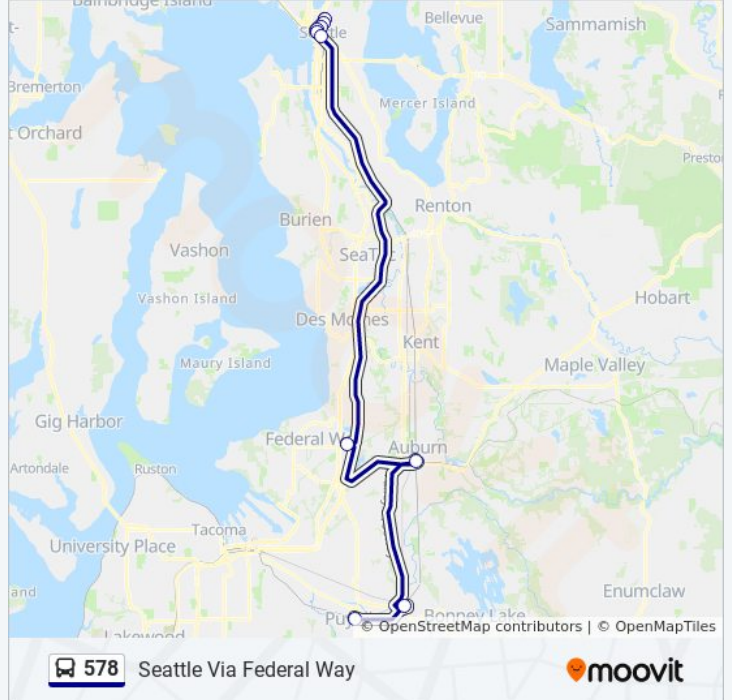

Use the Moovit App to find the closest 578 bus station near you and find out when is the next 578 bus arriving.

Direction: Puyallup Via Federal Way

13 stops

[VIEW LINE SCHEDULE](#)

- Fairview Ave N & Thomas St
- Boren Ave & Virginia St
- Stewart St & 9th Ave
- Stewart St & 7th Ave
- Stewart St & 3rd Ave
- 2nd Ave & Pike St
- 2nd Ave & Marion St
- 2nd Ave & James St
- 2 Ave Ext S & S Jackson St
- Federal Way TC - Bay 2
- Auburn Sounder Station - Bay 4
- Sumner Station - Bay 2
- Puyallup Station - Bay 3

578 bus Time Schedule

Puyallup Via Federal Way Route Timetable:

Sunday	7:43 AM - 10:43 PM
Monday	4:56 AM - 10:50 PM
Tuesday	4:56 AM - 10:50 PM
Wednesday	4:56 AM - 10:50 PM
Thursday	4:56 AM - 10:50 PM
Friday	4:56 AM - 10:50 PM
Saturday	7:43 AM - 10:43 PM

578 bus Info

Direction: Puyallup Via Federal Way

Stops: 13

Trip Duration: 88 min

Line Summary:

Direction: Seattle Via Federal Way

11 stops

[VIEW LINE SCHEDULE](#)

- Puyallup Station - Bay 3
- Sumner Station - Bay 1
- Auburn Sounder Station - Bay 3
- Federal Way Tc - Bay 7
- Seneca St & 5th Ave
- 4th Ave & University St
- 4th Ave & Pike St
- Olive Wy & 6th Ave
- Howell St & 9th Ave
- Howell / Yale - Drop Off Only
- Eastlake Ave E & Stewart St