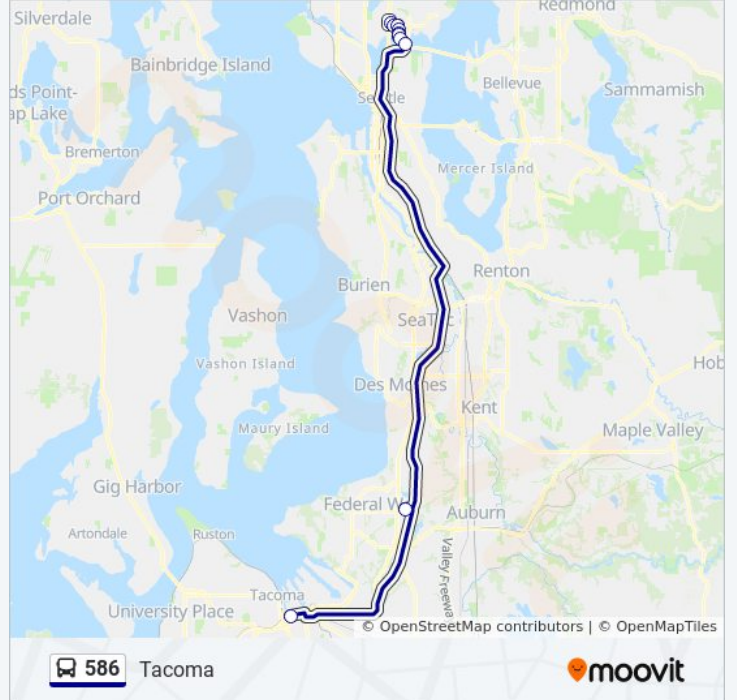

Direction: Tacoma

9 stops

[VIEW LINE SCHEDULE](#)

NE 45th St & Roosevelt Wy NE

NE 45th St & University Way NE

15th Ave NE & NE 43rd St

15th Ave NE & NE Campus Pkwy

15th Ave NE & NE 40th St

586 bus Info

Direction: Tacoma

Stops: 9

Trip Duration: 93 min

Line Summary:

Direction: UW Station

9 stops

[VIEW LINE SCHEDULE](#)

University of Washington Station

586 bus Time Schedule

UW Station Route Timetable:

Sunday	Not Operational
Monday	5:10 AM - 8:00 AM
Tuesday	5:10 AM - 8:00 AM
Wednesday	5:10 AM - 8:00 AM
Thursday	5:10 AM - 8:00 AM
Friday	5:10 AM - 8:00 AM
Saturday	Not Operational

586 bus Info

Direction: UW Station

Stops: 9

Trip Duration: 92 min

Line Summary:

586 bus time schedules and route maps are available in an offline PDF at moovitapp.com. Use the [Moovit App](#) to see live bus times, train schedule or subway schedule, and step-by-step directions for all public transit in Seattle - Tacoma, WA.