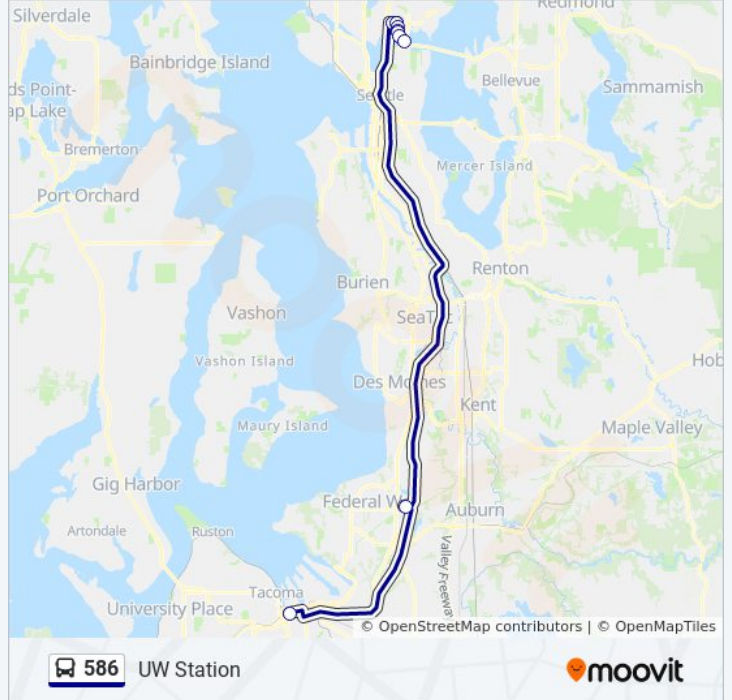

 586

Tacoma

Get The App

The 586 bus line (Tacoma) has 2 routes. For regular weekdays, their operation hours are:

(1) Tacoma: 3:06 PM - 6:18 PM (2) UW Station: 5:10 AM - 8:00 AM

Use the Moovit App to find the closest 586 bus station near you and find out when is the next 586 bus arriving.

Direction: Tacoma

9 stops

[VIEW LINE SCHEDULE](#)

NE 45th St & Roosevelt Wy NE

NE 45th St & University Way NE

15th Ave NE & NE 43rd St

15th Ave NE & NE Campus Pkwy

15th Ave NE & NE 40th St

Pacific St NE & UW Hitchcock Hall

University of Washington Station

Federal Way TC - Bay 5

Tacoma Dome Station - Zone E

586 bus Time Schedule

Tacoma Route Timetable:

Sunday	Not Operational
Monday	3:06 PM - 6:18 PM
Tuesday	3:06 PM - 6:18 PM
Wednesday	3:06 PM - 6:18 PM
Thursday	3:06 PM - 6:18 PM
Friday	3:06 PM - 6:18 PM
Saturday	Not Operational

586 bus Info

Direction: Tacoma

Stops: 9

Trip Duration: 93 min

Line Summary:

Direction: UW Station

9 stops

[VIEW LINE SCHEDULE](#)