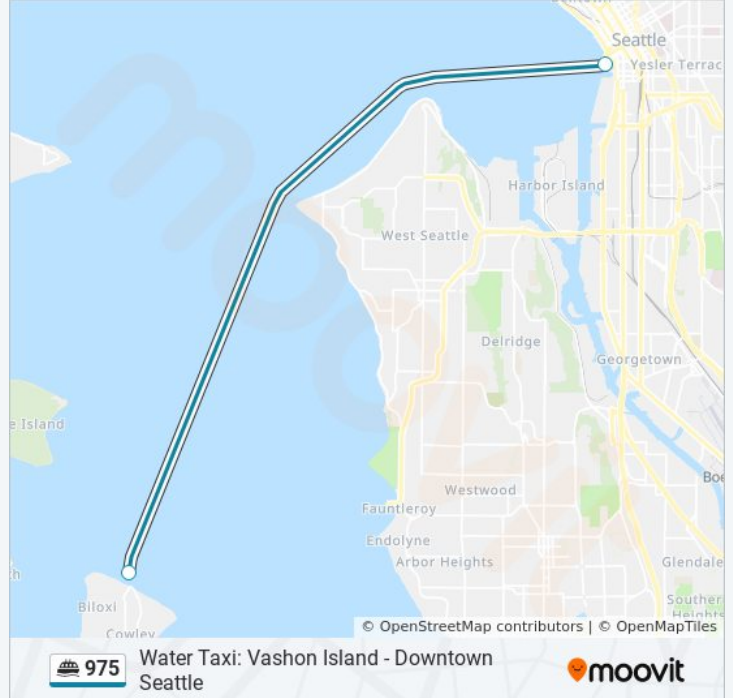

Water Taxi: Vashon Island - Downtown Seattle

[Get The App](#)

The 975 ferry line (Water Taxi: Vashon Island - Downtown Seattle) has 2 routes. For regular weekdays, their operation hours are:

(1) Downtown Seattle Water Taxi: 6:10 AM - 6:58 PM(2) Vashon Island Water Taxi: 5:30 AM - 6:30 PM

Use the Moovit App to find the closest 975 ferry station near you and find out when is the next 975 ferry arriving.

Direction: Downtown Seattle Water Taxi

2 stops

[VIEW LINE SCHEDULE](#)

Vashon Passenger Ferry & Vashon Ferry Dock

Water Taxi Route & Water Taxi Route

975 ferry Time Schedule

Downtown Seattle Water Taxi Route Timetable:

Sunday	Not Operational
Monday	6:10 AM - 6:58 PM
Tuesday	6:10 AM - 6:58 PM
Wednesday	6:10 AM - 6:58 PM
Thursday	6:10 AM - 6:58 PM
Friday	6:10 AM - 6:58 PM
Saturday	Not Operational

975 ferry Info

Direction: Downtown Seattle Water Taxi

Stops: 2

Trip Duration: 22 min

Line Summary:

Direction: Vashon Island Water Taxi

2 stops

[VIEW LINE SCHEDULE](#)