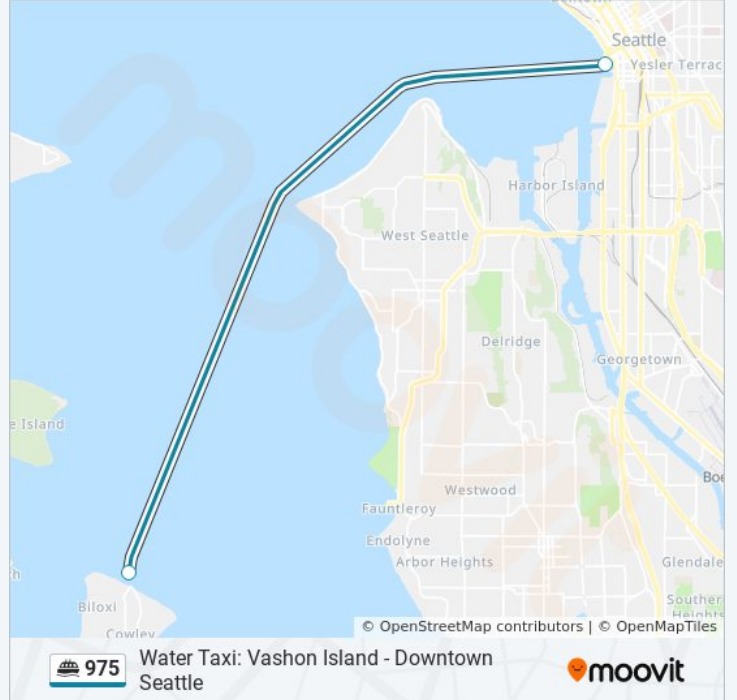

Water Taxi: Vashon Island - Downtown Seattle

[Get The App](#)

The 975 ferry line (Water Taxi: Vashon Island - Downtown Seattle) has 2 routes. For regular weekdays, their operation hours are:

(1) Downtown Seattle Water Taxi: 6:10 AM - 6:58 PM(2) Vashon Island Water Taxi: 5:30 AM - 6:30 PM

975 ferry Info

Direction: Downtown Seattle Water Taxi

Stops: 2

Trip Duration: 22 min

Line Summary:

Direction: Vashon Island Water Taxi

2 stops

[VIEW LINE SCHEDULE](#)

Water Taxi Route & Water Taxi Route

Vashon Passenger Ferry & Vashon Ferry Dock

975 ferry Time Schedule

Vashon Island Water Taxi Route Timetable:

Sunday	Not Operational
Monday	5:30 AM - 6:30 PM
Tuesday	5:30 AM - 6:30 PM
Wednesday	5:30 AM - 6:30 PM
Thursday	5:30 AM - 6:30 PM
Friday	5:30 AM - 6:30 PM
Saturday	Not Operational

975 ferry Info

Direction: Vashon Island Water Taxi

Stops: 2

Trip Duration: 22 min

Line Summary:

975 ferry time schedules and route maps are available in an offline PDF at moovitapp.com. Use the [Moovit App](#) to see live bus times, train schedule or subway schedule, and step-by-step directions for all public transit in Seattle - Tacoma, WA.