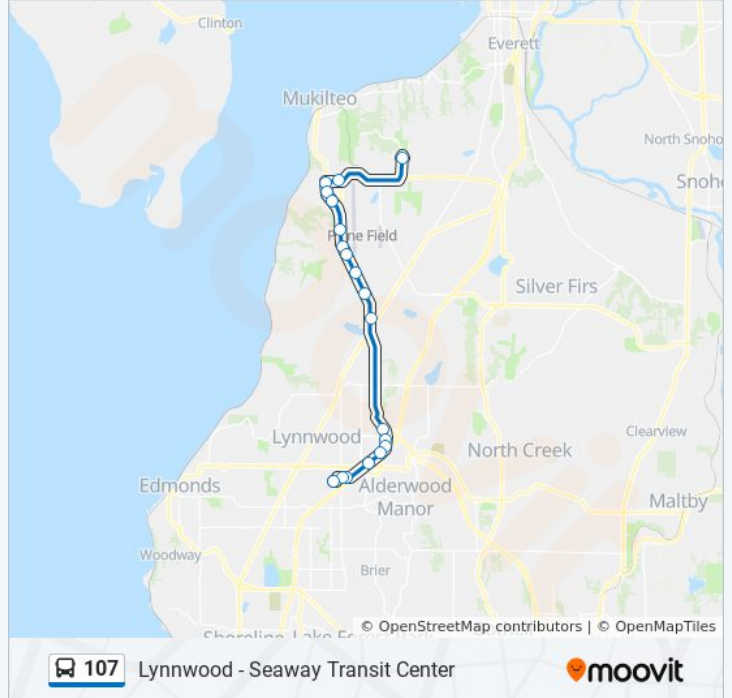

Lynnwood - Seaway Transit Center

Get The App

The 107 bus line (Lynnwood - Seaway Transit Center) has 2 routes. For regular weekdays, their operation hours are: (1) Lynnwood: 3:50 PM - 4:20 PM(2) Seaway Transit Center: 6:06 AM - 6:41 AM Use the Moovit App to find the closest 107 bus station near you and find out when is the next 107 bus arriving.

Direction: Lynnwood

18 stops

[VIEW LINE SCHEDULE](#)

- Seaway Transit Center
- 84th St SW & 44th Ave W - Wb
- Hwy 525 & 84th St SW
- Hwy 525 & 88th St SW
- Hwy 525 & 92nd St SW
- Hwy 525 & Harbour Pointe Blvd
- Hwy 525 & Chennault Beach Rd
- Hwy 525 & Russell Rd
- Hwy 525 & Harbour Pointe Blvd SW
- Hwy 525 & Beverly Park Rd
- Hwy 525 & Lincoln Way
- Alderwood Mall Pkwy & Maple Rd
- Alderwood Mall Pkwy & 184th St SW
- Alderwood Mall Pkwy & Beech Rd
- Alderwood Mall Blvd & 28th Ave W
- Alderwood Mall Blvd & 33rd Ave W
- Alderwood Mall Blvd & 40th Ave W
- Lynnwood Transit Center

107 bus Info

Direction: Lynnwood
Stops: 18
Trip Duration: 34 min
Line Summary:

Direction: Seaway Transit Center

17 stops

[VIEW LINE SCHEDULE](#)

- Lynnwood Transit Center
- Alderwood Mall Blvd & 44th Ave W
- Alderwood Mall Blvd & 40th Ave W
- Alderwood Mall Blvd & 33rd Ave W
- Alderwood Mall Blvd & 28th Ave W
- Alderwood Mall Pkwy & Beech Rd
- Alderwood Mall Pkwy & 184th St SW
- Alderwood Mall Pkwy & Maple Rd
- Hwy 525 & Lincoln Way
- Hwy 525 & Beverly Park Rd
- Hwy 525 & Harbour Pointe Blvd SW
- Hwy 525 & Chennault Beach Rd
- Hwy 525 & Harbour Pointe Blvd
- Hwy 525 & 92nd St SW
- 84th St SW & Sr 525
- 84th St SW & 44th Ave W - Eb
- Seaway Transit Center

107 bus Info

Direction: Seaway Transit Center

Stops: 17

Trip Duration: 27 min

Line Summary:

107 bus time schedules and route maps are available in an offline PDF at moovitapp.com. Use the [Moovit App](#) to see live bus times, train schedule or subway schedule, and step-by-step directions for all public transit in Seattle - Tacoma, WA.