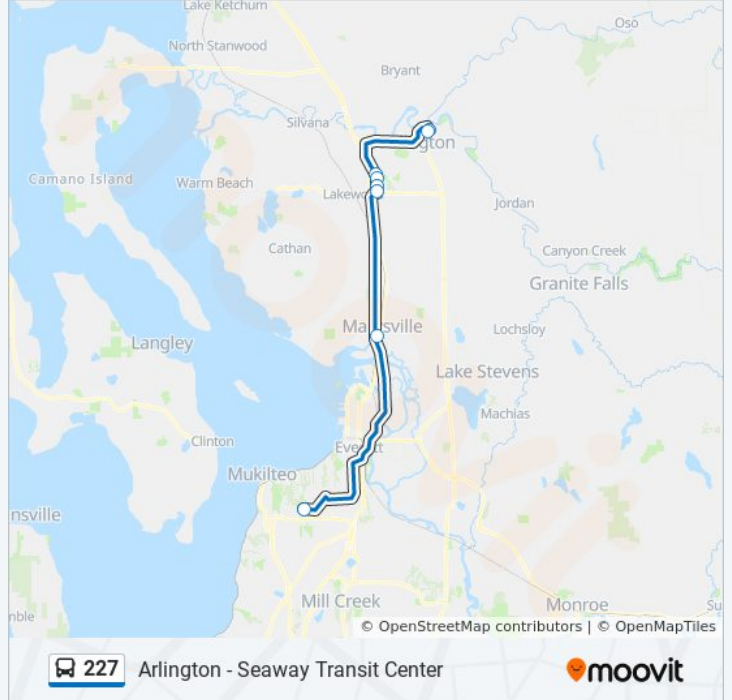

227

Arlington - Seaway Transit Center

Get The App

The 227 bus line (Arlington - Seaway Transit Center) has 2 routes. For regular weekdays, their operation hours are:  
(1) Arlington: 2:55 PM - 3:55 PM(2) Seaway Transit Center: 4:10 AM - 4:55 AM  
Use the Moovit App to find the closest 227 bus station near you and find out when is the next 227 bus arriving.

**Direction: Arlington**

8 stops

[VIEW LINE SCHEDULE](#)

- Seaway Transit Center
- I-5 & 4th St Flyer Stop
- Smokey Point Transit Center
- Smokey Point Blvd & 177th PI NE
- Smokey Point Blvd & 183rd PI NE
- Smokey Point Blvd & 186th PI NE
- Arlington Park & Ride
- N West Ave & W 5th St

**227 bus Info**

**Direction:** Arlington

**Stops:** 8

**Trip Duration:** 55 min

**Line Summary:**

**Direction: Seaway Transit Center**

13 stops

[VIEW LINE SCHEDULE](#)

- Arlington Park & Ride
- N West Ave & W 5th St
- Smokey Point Blvd & 186th PI NE
- Smokey Point Blvd & 183rd PI NE
- Smokey Point Blvd & 182nd St NE
- Smokey Point Blvd & 177th PI NE
- Smokey Point Transit Center Bay 3
- 172nd St NE & Smokey Point Blvd
- 10th St & Ash Ave
- Marysville Ash Ave Park & Ride
- 4th St & Beach Ave
- I-5 & Marine Dr NE Flyer Stop
- Seaway Transit Center