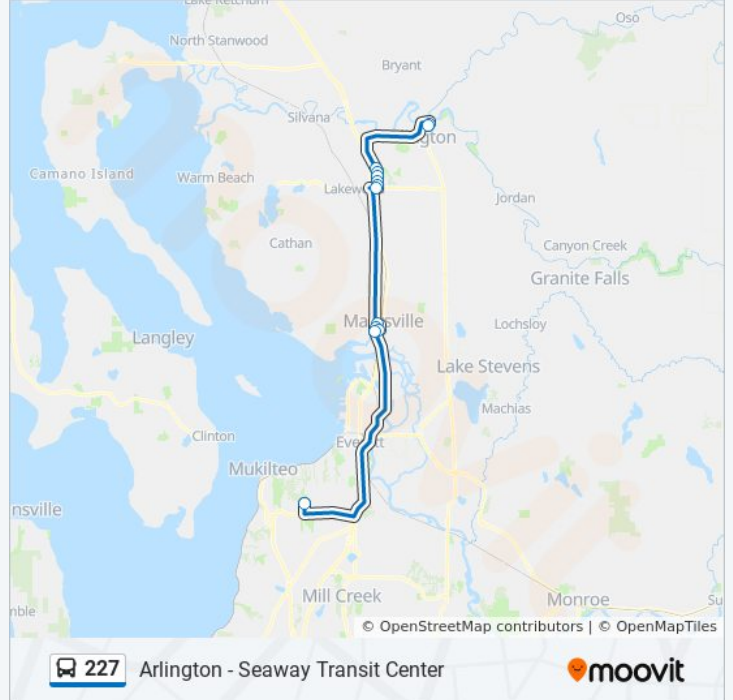

**Direction: Arlington**

8 stops

[VIEW LINE SCHEDULE](#)

- Seaway Transit Center
- I-5 & 4th St Flyer Stop
- Smokey Point Transit Center
- Smokey Point Blvd & 177th PI NE
- Smokey Point Blvd & 183rd PI NE
- Smokey Point Blvd & 186th PI NE
- Arlington Park & Ride
- N West Ave & W 5th St

- Arlington Park & Ride
- N West Ave & W 5th St
- Smokey Point Blvd & 186th PI NE
- Smokey Point Blvd & 183rd PI NE
- Smokey Point Blvd & 182nd St NE
- Smokey Point Blvd & 177th PI NE
- Smokey Point Transit Center Bay 3
- 172nd St NE & Smokey Point Blvd
- 10th St & Ash Ave
- Marysville Ash Ave Park & Ride
- 4th St & Beach Ave
- I-5 & Marine Dr NE Flyer Stop
- Seaway Transit Center

**227 bus Time Schedule**

Seaway Transit Center Route Timetable:

Sunday	Not Operational
Monday	4:10 AM - 4:55 AM
Tuesday	4:10 AM - 4:55 AM
Wednesday	4:10 AM - 4:55 AM
Thursday	4:10 AM - 4:55 AM
Friday	4:10 AM - 4:55 AM
Saturday	Not Operational

**227 bus Info**

**Direction:** Seaway Transit Center

**Stops:** 13

**Trip Duration:** 44 min

**Line Summary:**

227 bus time schedules and route maps are available in an offline PDF at [moovitapp.com](https://moovitapp.com). Use the [Moovit App](#) to see live bus times, train schedule or subway schedule, and step-by-step directions for all public transit in Seattle - Tacoma, WA.