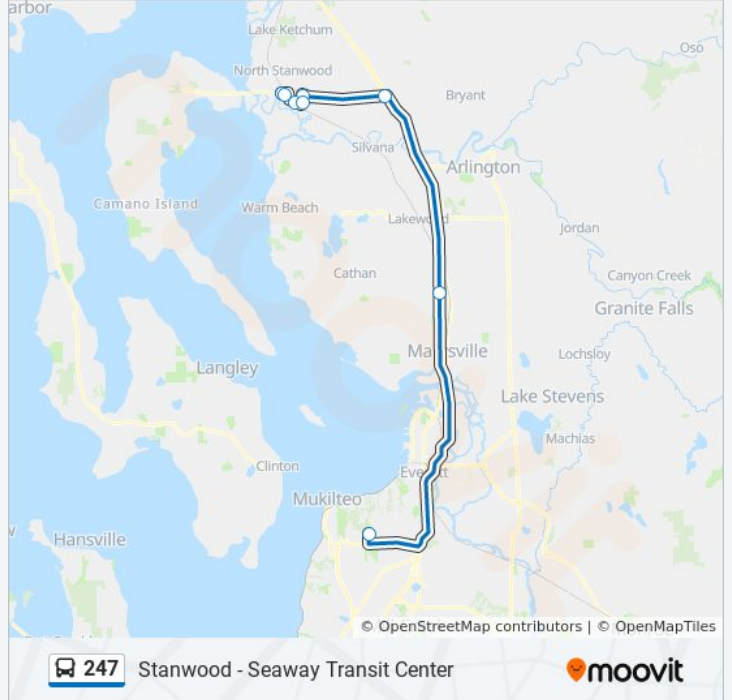

## Stanwood - Seaway Transit Center

Get The App

The 247 bus line (Stanwood - Seaway Transit Center) has 2 routes. For regular weekdays, their operation hours are:  
(1) Seaway Transit Center: 4:05 AM - 4:50 AM(2) Stanwood: 2:55 PM - 3:55 PM  
Use the Moovit App to find the closest 247 bus station near you and find out when is the next 247 bus arriving.

### Direction: Seaway Transit Center

8 stops

[VIEW LINE SCHEDULE](#)

- 88th Ave NW & Hwy 532 (Rite Aid)
- Stanwood II Park & Ride Bay 1
- Pioneer Hwy & 77th Ave NW
- 72nd Ave NW & 261st St NW
- 72nd Ave NW & 265th St NW (Haggen Grocery)
- Stanwood I Park & Ride Bay 1
- I-5 & 116th St NE Flyer Stop
- Seaway Transit Center

### 247 bus Time Schedule

Seaway Transit Center Route Timetable:

Sunday	Not Operational
Monday	4:05 AM - 4:50 AM
Tuesday	4:05 AM - 4:50 AM
Wednesday	4:05 AM - 4:50 AM
Thursday	4:05 AM - 4:50 AM
Friday	4:05 AM - 4:50 AM
Saturday	Not Operational

### 247 bus Info

**Direction:** Seaway Transit Center

**Stops:** 8

**Trip Duration:** 44 min

**Line Summary:**

**Direction: Stanwood**

9 stops

[VIEW LINE SCHEDULE](#)