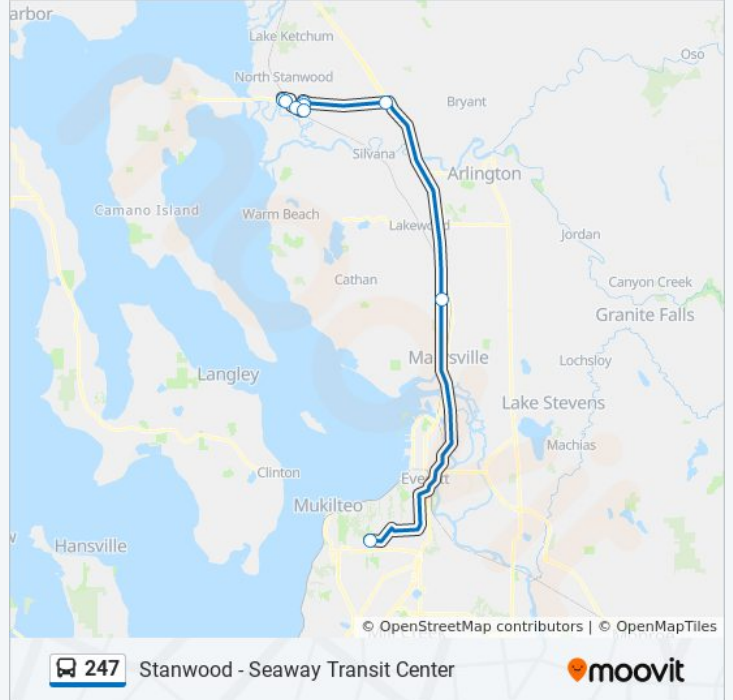

247 bus time schedules and route maps are available in an offline PDF at moovitapp.com. Use the [Moovit App](#) to see live bus times, train schedule or subway schedule, and step-by-step directions for all public transit in Seattle - Tacoma, WA.

[About Moovit](#) • [MaaS Solutions](#) • [Supported Countries](#) • [Mooviter Community](#)

© 2024 Moovit - All Rights Reserved

Check Live Arrival Times