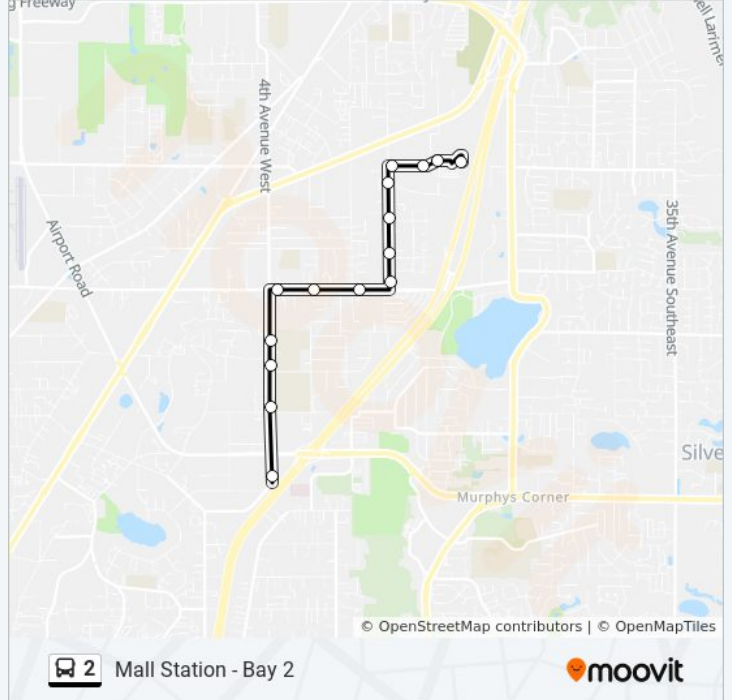

Mall Station - Bay 2

Get The App

The 2 bus line (Mall Station - Bay 2) has 2 routes. For regular weekdays, their operation hours are:
 (1) Mall Station - Bay 2: 5:10 AM - 8:29 PM
 (2) Mariner Park and Ride - Bay 4: 4:55 AM - 8:15 PM
 Use the Moovit App to find the closest 2 bus station near you and find out when is the next 2 bus arriving.

Direction: Mall Station - Bay 2
 15 stops
[VIEW LINE SCHEDULE](#)

- Mariner Park and Ride - Bay 4
- 4th Ave W & 124th St SW - NB
- 4th Ave W & 120th St SW - NB
- 4th Ave W & 116th Pl SW - NB
- 112th St SW & 4th Ave W - EB
- 112th St SE & 1st Ave SE - EB
- 112th St SE & 3rd Ave SE - EB
- 7th Ave SE & 112th St SE - NB
- 7th Ave SE & 109th St SE - NB
- 7th Ave SE & 105th St SE - NB
- 7th Ave SE & Bruskrud Rd - NB
- 100th St SE & 7th Ave SE - EB
- 100th St SE & 100th Pl SE - EB
- 100th St & West Mall Dr - EB - Drop Off Only
- Mall Station - Bay 2

2 bus Info
Direction: Mall Station - Bay 2
Stops: 15
Trip Duration: 12 min
Line Summary:

Direction: Mariner Park and Ride - Bay 4

13 stops

[VIEW LINE SCHEDULE](#)

Mall Station - Bay 2

100th St SE & 100th PI SE - WB

2 bus Info

Direction: Mariner Park and Ride - Bay 4

Stops: 13

Trip Duration: 10 min

Line Summary:

2 bus time schedules and route maps are available in an offline PDF at moovitapp.com. Use the [Moovit App](#) to see live bus times, train schedule or subway schedule, and step-by-step directions for all public transit in Seattle - Tacoma, WA.