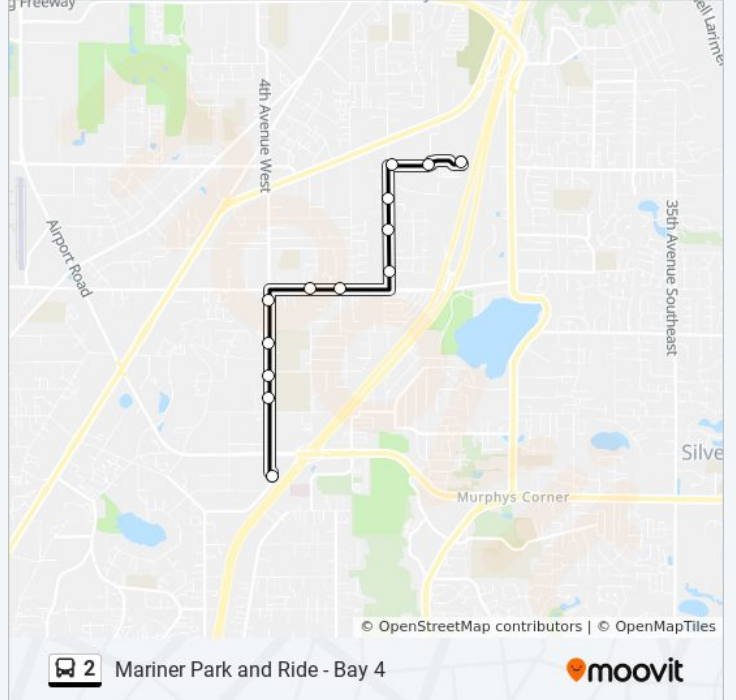

2 bus Info
Direction: Mall Station - Bay 2
Stops: 15
Trip Duration: 12 min
Line Summary:

Direction: Mariner Park and Ride - Bay 4

13 stops

[VIEW LINE SCHEDULE](#)

Mall Station - Bay 2

100th St SE & 100th PI SE - WB

100th St SE & 7th Ave SE - WB

7th Ave SE & 103rd PI SE - SB

7th Ave SE & 105th PI SE - SB

7th Ave SE & 110th St SE - SB

112th St SE & 2nd Ave SE - WB

112th St SE & Meridian PI W - WB

4th Ave W & 112th St SW - SB

4th Ave W & 116th St SW - SB

4th Ave W & 120th St SW - SB

4th Ave W & 124th St SW - SB

Mariner Park and Ride - Bay 4

2 bus Time Schedule

Mariner Park and Ride - Bay 4 Route Timetable:

Sunday	9:45 AM - 7:30 PM
Monday	4:55 AM - 8:15 PM
Tuesday	4:55 AM - 8:15 PM
Wednesday	4:55 AM - 8:15 PM
Thursday	4:55 AM - 8:15 PM
Friday	4:55 AM - 8:15 PM
Saturday	9:00 AM - 7:30 PM

2 bus Info

Direction: Mariner Park and Ride - Bay 4

Stops: 13

Trip Duration: 10 min

Line Summary:

2 bus time schedules and route maps are available in an offline PDF at moovitapp.com. Use the [Moovit App](#) to see live bus times, train schedule or subway schedule, and step-by-step directions for all public transit in Seattle - Tacoma, WA.