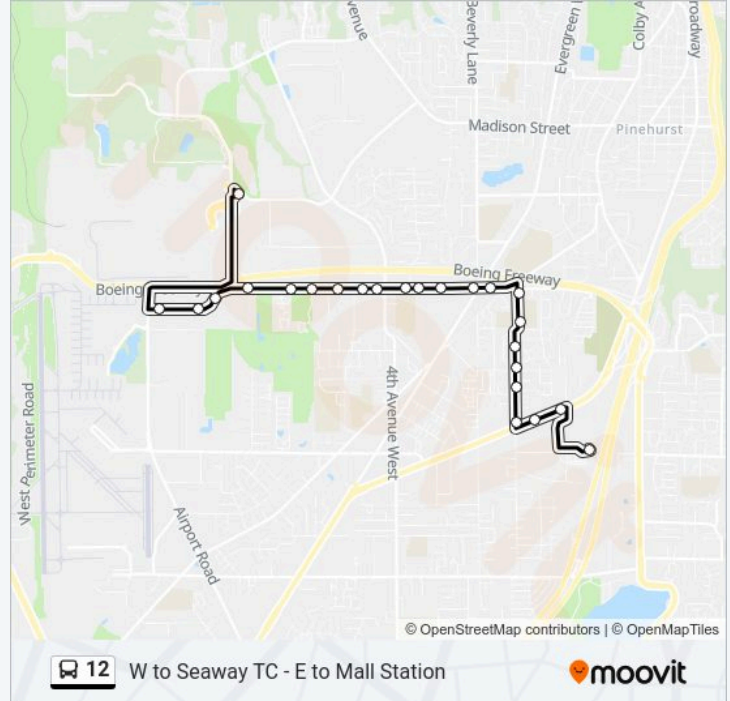

12 bus Info

Direction: Mall Station - Bay 2

Stops: 25

Trip Duration: 20 min

Line Summary:

SE Everett Mall Way & 7th Ave SE - EB

SE Everett Mall Way & 11th Ave SE - EB

100th St & West Mall Dr - EB - Drop Off Only

Mall Station - Bay 2

Direction: Seaway Transit Center - Bay 8 - SB

24 stops

[VIEW LINE SCHEDULE](#)

Mall Station - Bay 2

SE Everett Mall Way & W Mall Dr - WB

SE Everett Mall Way & 10th Ave SE - WB

7th Ave SE & SE Everett Mall Way - NB

12 bus Info

Direction: Seaway Transit Center - Bay 8 - SB

Stops: 24

Trip Duration: 18 min

Line Summary:

W Casino Rd & Somerset Dr - WB

W Casino Rd & 18th Ave W - WB

W Casino Rd & 84th St SW - WB

W Casino Rd & 23rd Ave W - WB

W Casino Rd & Airport Rd - WB

Seaway Transit Center - Bay 8 - SB

12 bus time schedules and route maps are available in an offline PDF at moovitapp.com. Use the Moovit App to see live bus times, train schedule or subway schedule, and step-by-step directions for all public transit in Seattle - Tacoma, WA.