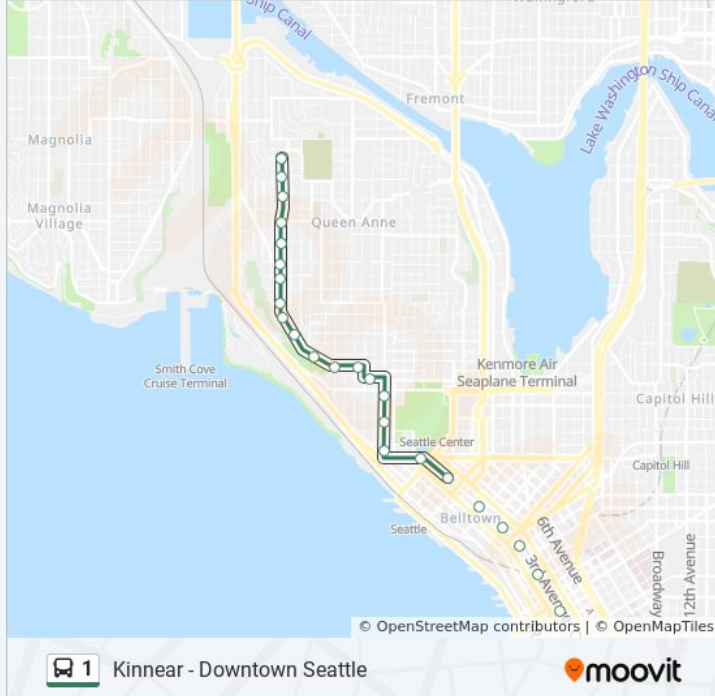

Kinnear - Downtown Seattle

Get The App

The 1 bus line (Kinnear - Downtown Seattle) has 2 routes. For regular weekdays, their operation hours are:
 (1) Downtown Seattle: 12:23 AM - 11:53 PM (2) Kinnear Seattle Center W: 5:02 AM - 11:34 PM
 Use the Moovit App to find the closest 1 bus station near you and find out when is the next 1 bus arriving.

Direction: Downtown Seattle
 27 stops
[VIEW LINE SCHEDULE](#)

- 10th Ave W & W Armour St
- 10th Ave W & W Bothwell St
- 10th Ave W & W Halladay St
- 10th Ave W & W McGraw St
- 10th Ave W & W Crockett St
- 10th Ave W & W Howe St
- 10th Ave W & W Blaine St
- 10th Ave W & W Galer St
- Olympic Way W & W Lee St
- Olympic Way W & 9th Ave W
- Olympic Way W & 7th Ave W
- Olympic Way W & 5th Ave W
- W Olympic Pl & 3rd Ave W
- W Roy St & 2nd Ave W
- Queen Anne Ave N & W Mercer St
- Queen Anne Ave N & W Harrison St
- Queen Anne Ave N & W John St
- Denny Way & 2nd Ave N
- 3rd Ave & Cedar St
- 3rd Ave & Bell St
- 3rd Ave & Virginia St
- 3rd Ave & Pine St

1 bus Info

Direction: Downtown Seattle
Stops: 27
Trip Duration: 14 min
Line Summary:

3rd Ave & Union St
 3rd Ave & Marion St
 3rd Ave & James St
 3rd Ave S & S Main St
 S Jackson St & 5th Ave S

Direction: Kinnear Seattle Center W

30 stops

[VIEW LINE SCHEDULE](#)

S Jackson St & 12th Ave S
 S Jackson St & 8th Ave S
 S Jackson St & Maynard Ave S
 S Jackson St & 5th Ave S
 Prefontaine Pl S & Yesler Way
 3rd Ave & Columbia St
 3rd Ave & Seneca St
 3rd Ave & Pike St
 3rd Ave & Virginia St
 3rd Ave & Bell St
 3rd Ave & Vine St
 1st Ave & Broad St
 1st Ave N & Denny Way
 1st Ave N & Republican St
 Mercer St & Queen Anne Ave N
 2nd Ave W & W Roy St
 W Olympic Pl & 3rd Ave W
 W Olympic Pl & 5th Ave W