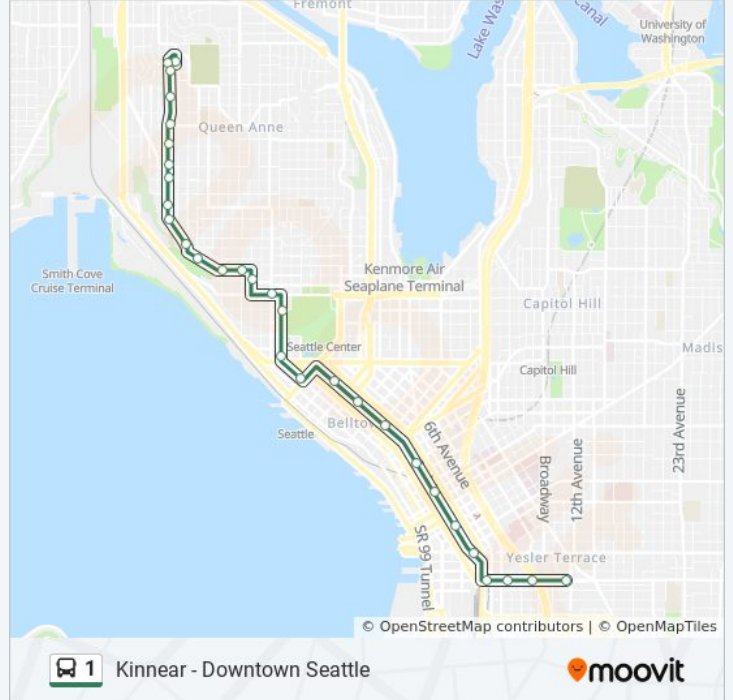

Olympic Way W & 7th Ave W

Olympic Way W & W Prospect St

Olympic Way W & W Lee St

10th Ave W & W Galer St

10th Ave W & W Blaine St

10th Ave W & W Howe St

10th Ave W & W Crockett St

10th Ave W & W Mcgraw St

10th Ave W & W Halladay St

10th Ave W & W Newell St

9th Ave W & W Armour St

10th Ave W & W Armour St

1 bus time schedules and route maps are available in an offline PDF at moovitapp.com. Use the [Moovit App](#) to see live bus times, train schedule or subway schedule, and step-by-step directions for all public transit in Seattle - Tacoma, WA.

[About Moovit](#) · [MaaS Solutions](#) · [Supported Countries](#) · [Mooviter Community](#)

© 2024 Moovit - All Rights Reserved

Check Live Arrival Times