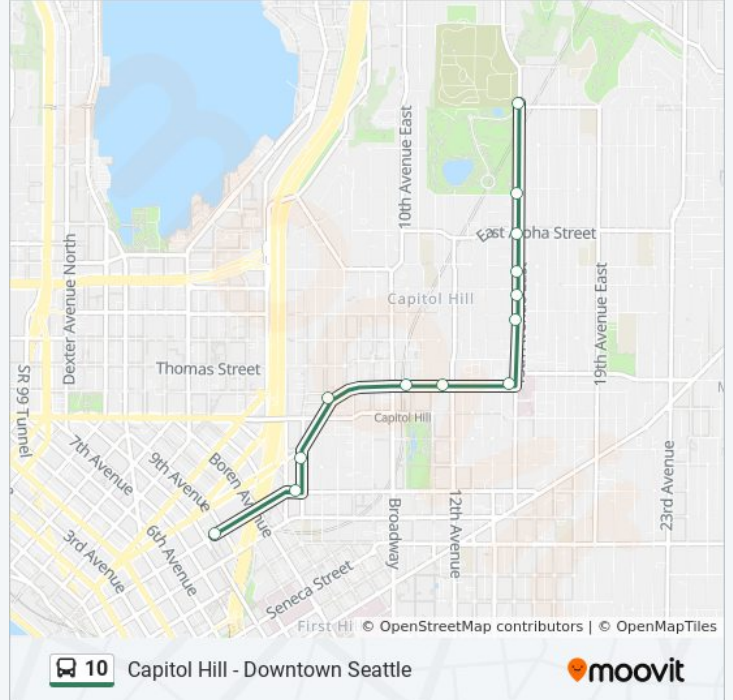

10 bus time schedules and route maps are available in an offline PDF at moovitapp.com. Use the [Moovit App](#) to see live bus times, train schedule or subway schedule, and step-by-step directions for all public transit in Seattle - Tacoma, WA.

[About Moovit](#) • [MaaS Solutions](#) • [Supported Countries](#) • [Mooviter Community](#)

© 2024 Moovit - All Rights Reserved

Check Live Arrival Times