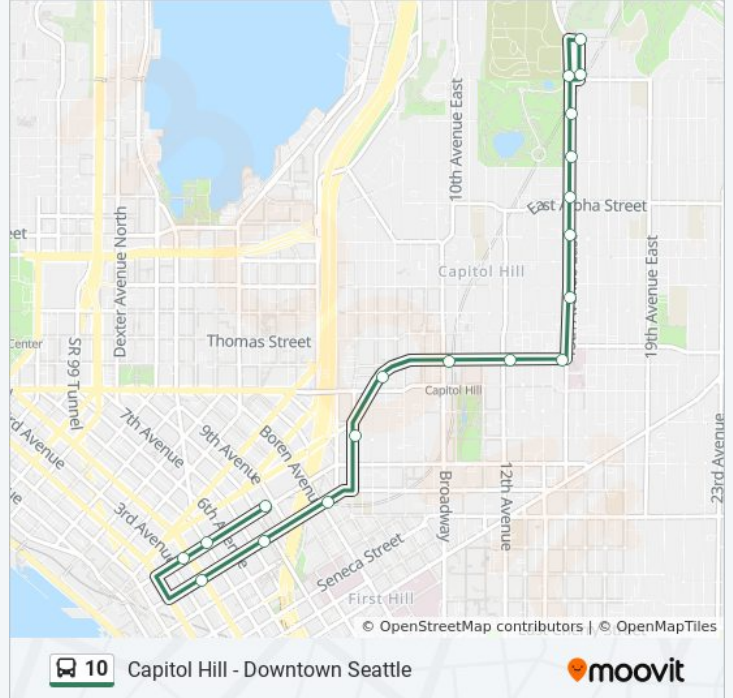

Capitol Hill - Downtown Seattle

Get The App

The 10 bus line (Capitol Hill - Downtown Seattle) has 2 routes. For regular weekdays, their operation hours are:
 (1) Capitol Hill Via 15th Ave E: 12:10 AM - 11:41 PM(2) Downtown Seattle: 12:00 AM - 11:30 PM
 Use the Moovit App to find the closest 10 bus station near you and find out when is the next 10 bus arriving.

Direction: Capitol Hill Via 15th Ave E
 20 stops
[VIEW LINE SCHEDULE](#)

10 bus Time Schedule
 Capitol Hill Via 15th Ave E Route Timetable:

Sunday	Not Operational
Monday	12:10 AM - 11:41 PM
Tuesday	12:10 AM - 11:41 PM
Wednesday	12:10 AM - 11:41 PM
Thursday	12:10 AM - 11:41 PM
Friday	12:10 AM - 11:41 PM
Saturday	12:10 AM - 1:10 AM

10 bus Info
Direction: Capitol Hill Via 15th Ave E
Stops: 20
Trip Duration: 31 min
Line Summary:

Direction: Downtown Seattle

12 stops

[VIEW LINE SCHEDULE](#)

15th Ave E & E Galer St

15th Ave E & E Prospect St

10 bus Info

Direction: Downtown Seattle

Stops: 12

Trip Duration: 14 min

Line Summary:

10 bus time schedules and route maps are available in an offline PDF at moovitapp.com. Use the [Moovit App](#) to see live bus times, train schedule or subway schedule, and step-by-step directions for all public transit in Seattle - Tacoma, WA.