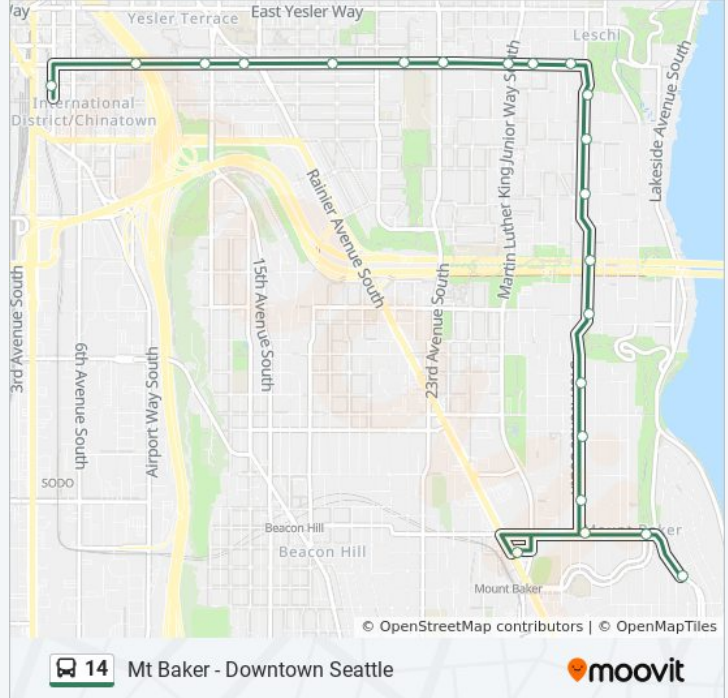

Direction: Downtown Seattle Via 3rd Ave

Stops: 25

Trip Duration: 21 min

Line Summary:

S Jackson St & Maynard Ave S

S Jackson St & 5th Ave S

Prefontaine Pl S & Yesler Way

3rd Ave & Columbia St

3rd Ave & Seneca St

3rd Ave & Pike St

3rd Ave & Virginia St

Direction: International District Chinatown Station

22 stops

[VIEW LINE SCHEDULE](#)

Mount Rainier Dr S & S Ridgeway Pl

S McClellan St & Lake Pk Dr S

14 bus Info

Direction: International District Chinatown Station

Stops: 22

Trip Duration: 20 min

Line Summary:

- S Jackson St & Boren Ave S
- S Jackson St & 12th Ave S
- S Jackson St & 8th Ave S
- 5th Ave S & S Weller St

Direction: Mount Baker Mount Baker Transit Center

31 stops

[VIEW LINE SCHEDULE](#)

- 3rd Ave & Cedar St
- 3rd Ave & Bell St
- 3rd Ave & Virginia St
- 3rd Ave & Pine St
- 3rd Ave & Union St
- 3rd Ave & Marion St
- 3rd Ave & James St
- 3rd Ave S & S Main St
- S Jackson St & 5th Ave S
- S Jackson St & Maynard Ave S
- S Jackson St & 8th Ave S
- S Jackson St & 12th Ave S
- S Jackson St & Rainier Ave S
- S Jackson St & 18th Ave S
- S Jackson St & 20th Ave S
- S Jackson St & 23rd Ave S
- S Jackson St & 28th Ave S
- S Jackson St & 30th Ave S