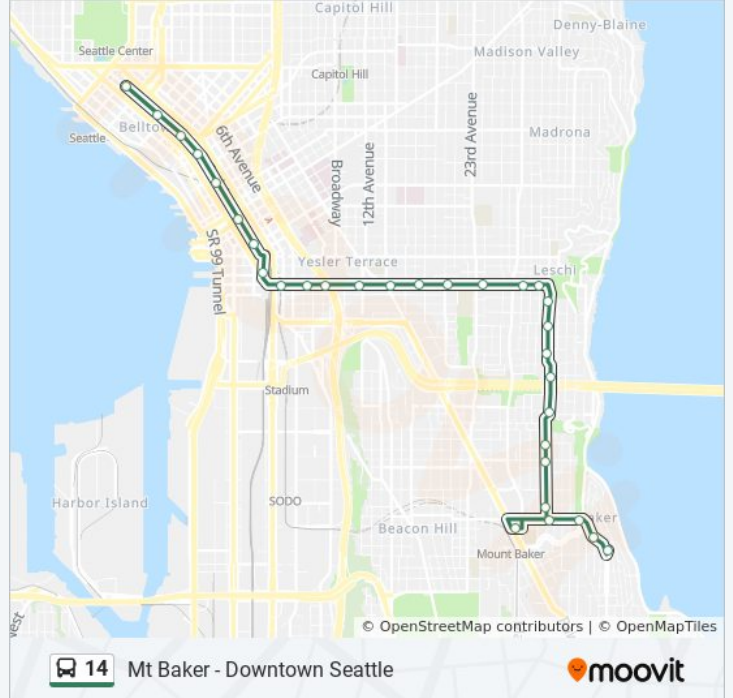

Direction: Downtown Seattle Via 3rd Ave

Stops: 25

Trip Duration: 21 min

Line Summary:

S Jackson St & Maynard Ave S

S Jackson St & 5th Ave S

Prefontaine Pl S & Yesler Way

3rd Ave & Columbia St

3rd Ave & Seneca St

3rd Ave & Pike St

3rd Ave & Virginia St

Direction: International District Chinatown Station

22 stops

[VIEW LINE SCHEDULE](#)

Mount Rainier Dr S & S Ridgeway Pl

S McClellan St & Lake Pk Dr S

31st Ave S & S Irving St

31st Ave S & S Massachusetts St

31st Ave S & S Plum St

31st Ave S & S Walker St

31st Ave S & S Lander St

Mt Baker Tc

S McClellan St & 31st Ave S

S McClellan St & S Mount Baker Blvd

Mount Rainier Dr S & 37th Pl S

Mt Ranier Dr S & S Hanford St

Direction: Mount Baker Transit Center S Jackson St

27 stops

[VIEW LINE SCHEDULE](#)

3rd Ave & Cedar St

3rd Ave & Bell St

3rd Ave & Virginia St