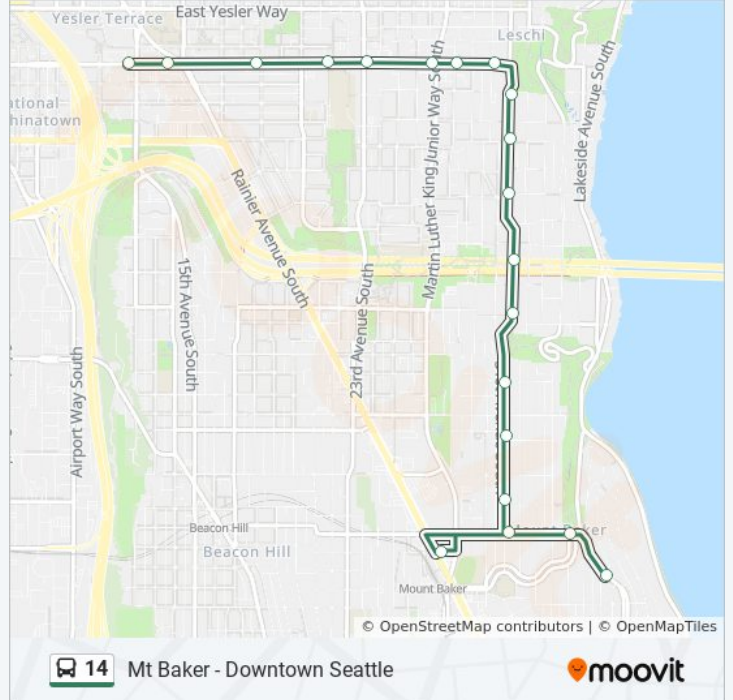

Use the Moovit App to find the closest 14 bus station near you and find out when is the next 14 bus arriving.

Direction: Downtown Seattle

20 stops

[VIEW LINE SCHEDULE](#)

- Mount Rainier Dr S & S Ridgeway Pl
- S McClellan St & Lake Pk Dr S
- S McClellan St & 31st Ave S
- Mt Baker Tc
- 31st Ave S & S Lander St
- 31st Ave S & S College St
- 31st Ave S & S Plum St
- 31st Ave S & S Massachusetts St
- 31st Ave S & S Day St
- 31st Ave S & S Norman St
- 31st Ave S & S Dearborn St
- 31st Ave S & S King St
- S Jackson St & 30th Ave S
- S Jackson St & 28th Ave S
- S Jackson St & Martin L King Jr Way S
- S Jackson St & 23rd Ave S
- S Jackson St & 22nd Ave S
- S Jackson St & 18th Ave S
- S Jackson St & Boren Ave S
- S Jackson St & 12th Ave S

14 bus Info

Direction: Downtown Seattle

Stops: 20

Trip Duration: 18 min

Line Summary:

Direction: Downtown Seattle Via 3rd Ave

25 stops

[VIEW LINE SCHEDULE](#)

Direction: Downtown Seattle Via 3rd Ave

Stops: 25

Trip Duration: 21 min

Line Summary:

S Jackson St & Maynard Ave S

S Jackson St & 5th Ave S

Prefontaine Pl S & Yesler Way

3rd Ave & Columbia St

3rd Ave & Seneca St

3rd Ave & Pike St

3rd Ave & Virginia St

Direction: International District Chinatown Station

22 stops

[VIEW LINE SCHEDULE](#)

Mount Rainier Dr S & S Ridgeway Pl

S McClellan St & Lake Pk Dr S