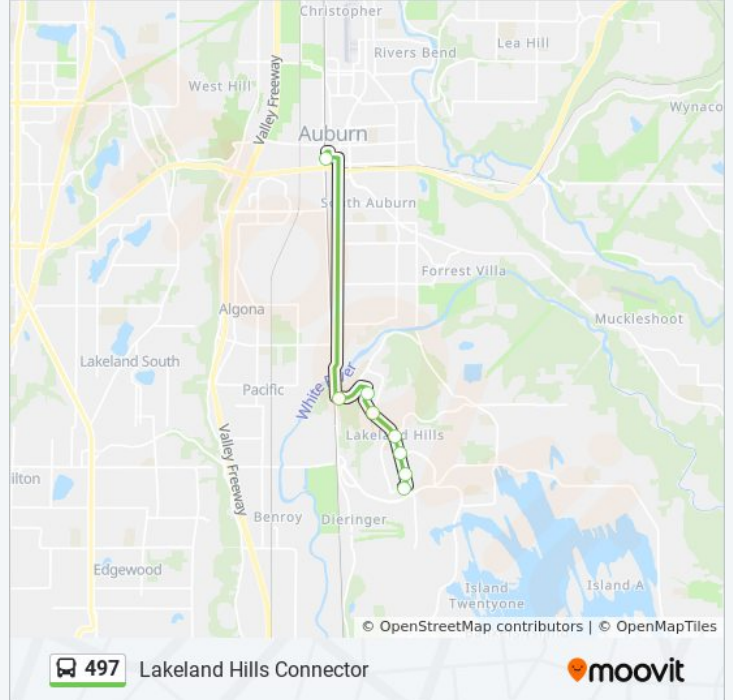

Use the Moovit App to find the closest 497 bus station near you and find out when is the next 497 bus arriving.

Direction: Auburn Station

8 stops

[VIEW LINE SCHEDULE](#)

- 69th St SE & Lakeland Hills Way
- Lakeland Hills Wy SE & 67th St SE
- Lakeland Hills Wy & 62nd Wy SE
- Lakeland Hills Wy & Evergreen Wy SE
- Lakeland Hills Wy & Mill Pond Dr SE
- Lakeland Hills Wy & 50th St SE
- Lakeland Hills Wy & E Valley Hwy
- Auburn Sounder Station - Bay 4

- Auburn Sounder Station - Bay 4
- Lakeland Hills Wy & E Valley Hwy
- Lakeland Hills Wy & 51st St SE
- Lakeland Hills Wy & Mill Pond Dr SE
- Lakeland Hills Wy & Evergreen Wy SE
- Lakeland Hills Wy & 63rd St SE
- Lakeland Hills Wy SE & 64th St SE
- 67th St SE & Lindsay Ave SE
- 69th St SE & Lakeland Hills Way

497 bus Info

Direction: Lakeland Hills

Stops: 9

Trip Duration: 20 min

Line Summary:

497 bus time schedules and route maps are available in an offline PDF at moovitapp.com. Use the [Moovit App](#) to see live bus times, train schedule or subway schedule, and step-by-step directions for all public transit in Seattle - Tacoma, WA.