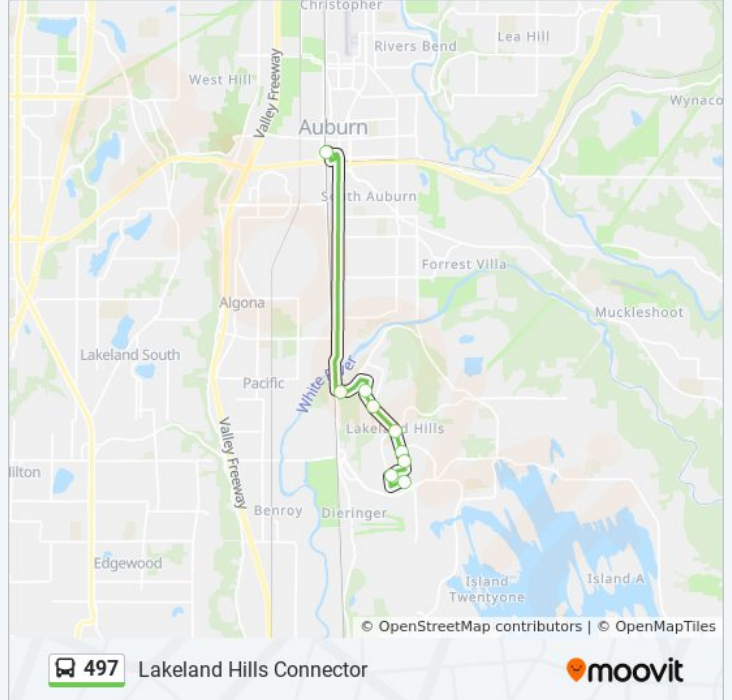

Use the Moovit App to find the closest 497 bus station near you and find out when is the next 497 bus arriving.

Direction: Auburn Station

8 stops

[VIEW LINE SCHEDULE](#)

- 69th St SE & Lakeland Hills Way
- Lakeland Hills Wy SE & 67th St SE
- Lakeland Hills Wy & 62nd Wy SE
- Lakeland Hills Wy & Evergreen Wy SE
- Lakeland Hills Wy & Mill Pond Dr SE
- Lakeland Hills Wy & 50th St SE
- Lakeland Hills Wy & E Valley Hwy
- Auburn Sounder Station - Bay 4

497 bus Time Schedule

Auburn Station Route Timetable:

Sunday	Not Operational
Monday	4:49 AM - 7:49 AM
Tuesday	4:49 AM - 7:49 AM
Wednesday	4:49 AM - 7:49 AM
Thursday	4:49 AM - 7:49 AM
Friday	4:49 AM - 7:49 AM
Saturday	Not Operational

497 bus Info

Direction: Auburn Station

Stops: 8

Trip Duration: 19 min

Line Summary:

Direction: Lakeland Hills

9 stops

[VIEW LINE SCHEDULE](#)

- Auburn Sounder Station - Bay 4
- Lakeland Hills Wy & E Valley Hwy
- Lakeland Hills Wy & 51st St SE
- Lakeland Hills Wy & Mill Pond Dr SE
- Lakeland Hills Wy & Evergreen Wy SE
- Lakeland Hills Wy & 63rd St SE
- Lakeland Hills Wy SE & 64th St SE
- 67th St SE & Lindsay Ave SE
- 69th St SE & Lakeland Hills Way