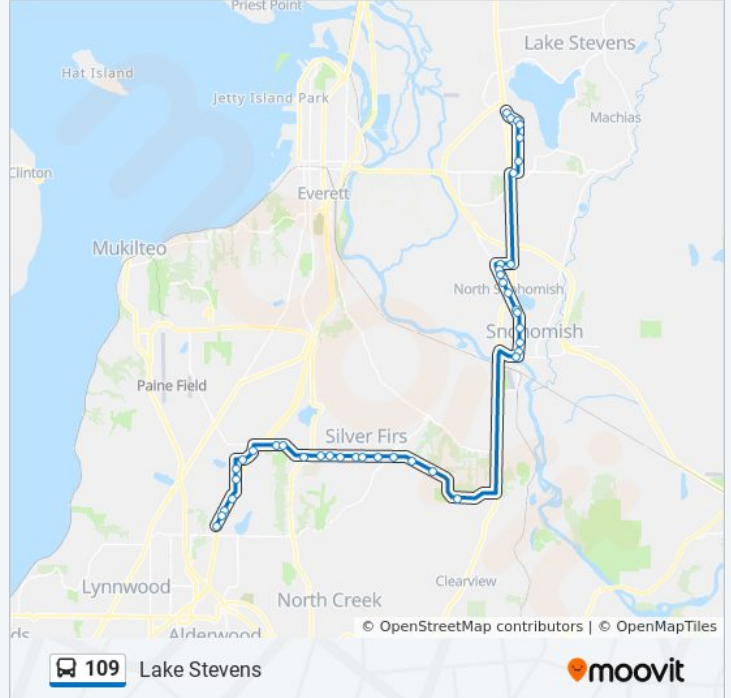

 109

Ash Way P&R

Get The App

The 109 bus line (Ash Way P&R) has 2 routes. For regular weekdays, their operation hours are:

(1) Ash Way P&R: 5:15 AM - 9:06 PM (2) Lake Stevens: 5:31 AM - 9:36 PM

Use the Moovit App to find the closest 109 bus station near you and find out when is the next 109 bus arriving.

**Direction: Ash Way P&R**

36 stops

[VIEW LINE SCHEDULE](#)

- Lake Stevens Transit Center
- 4th St NE & 97th Dr NE
- 99th Ave NE & 4th St NE
- 99th Ave SE & 2nd St SE
- 99th Ave SE & 6th PI SE
- 99th Ave SE & 15th PI SE
- 20th St SE & 99th Ave SE
- 56th St SE & 95th Dr SE
- Bickford Ave & 30th St
- Bickford Ave & 62nd PI SE
- Bickford Ave & Weaver Rd
- Bickford Ave & 19th PI
- Ave D & 14th St SE
- Ave D & 13th St
- Ave D & Bonneville Ave
- Ave D & Fifth St
- Ave D & Third St
- Cathcart Way & Puget Park Dr
- 134th PI SE & Snohomish Cascade Dr
- 134th PI SE & 58th Dr SE
- 132nd St SE & Seattle Hill Rd
- 132nd St SE & 44th Ave SE

Ave D & Ferguson Park Rd

Bickford Ave & Ridge Ave

Bickford Ave & 23rd St

Bickford Ave & 62nd Pl SE

Bickford Ave & 30th St

56th St SE & 91st Ave SE

56th St SE & 96th Dr SE

20th St SE & Hwy 9

99th Ave SE & 15th Pl SE

99th Ave SE & 6th Pl SE

99th Ave SE & 2nd St SE

Market Pl & 99th Ave NE

Market Pl & Hwy 9

Lake Stevens Transit Center Bay 1

109 bus time schedules and route maps are available in an offline PDF at [moovitapp.com](https://moovitapp.com). Use the [Moovit App](#) to see live bus times, train schedule or subway schedule, and step-by-step directions for all public transit in Seattle - Tacoma, WA.