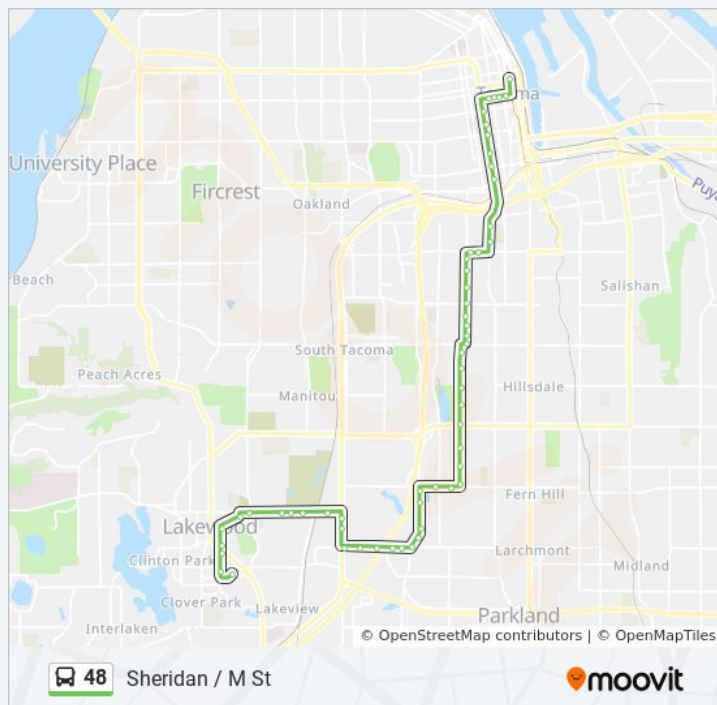

48 bus Info

Direction: Downtown Tacoma / Sheridan / S M St

Stops: 56

Trip Duration: 45 min

Line Summary:

Hosmer St S & 8711 S Hosmer St

Hosmer St & S 84th St

84th St S & Alaska

Sheridan Ave S & S 58th St

Sheridan Ave S & S 61st St

Sheridan Ave S & S 64th St

Sheridan Ave S & S 68th St

Sheridan Ave S & S 72nd St

Sheridan Ave S & S 76th St

48 bus Time Schedule

Lakewood / Sheridan / M St Route Timetable:

Sunday	7:09 AM - 7:09 PM
Monday	5:15 AM - 8:45 PM
Tuesday	5:15 AM - 8:45 PM
Wednesday	5:15 AM - 8:45 PM
Thursday	5:15 AM - 8:45 PM
Friday	5:15 AM - 8:45 PM
Saturday	7:50 AM - 7:50 PM

48 bus Info

Direction: Lakewood / Sheridan / M St

Stops: 53

Trip Duration: 44 min

Line Summary:

Sheridan Ave S & S 80th St

Sheridan Ave S & S 84th St

84th St S & Ainsworth Ave

84th St S & Alaska St

84th St S & Hosmer