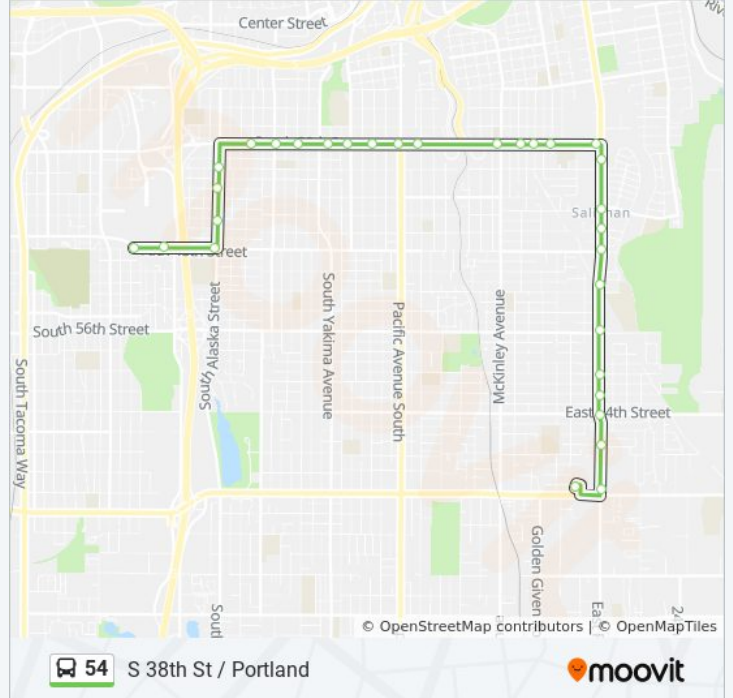

Use the Moovit App to find the closest 54 bus station near you and find out when is the next 54 bus arriving.

Direction: 72nd St TC

34 stops

[VIEW LINE SCHEDULE](#)

- Tacoma Mall TC
- 48th St S & Tacoma Mall Blvd
- 48th St S & Alaska - Wilkeson Overpass
- Alaska St S & S 47th St
- Alaska St S & S 45th St
- Alaska St S & S 42nd St
- Alaska St S & S 40th St
- 38th St S & Ainsworth Ave S
- 38th St S & Sheridan Ave S
- 38th St S & L St
- 38th St S & K St
- 38th St S & Yakima Ave
- 38th St S & G St
- 38th St S & D St
- 38th St S & Pacific Ave
- 38th St E & E A St
- 38th St E & Mckinley Ave
- 38th St E & E I St
- 38th St E & E K St
- 38th St E & E L St
- 38th St E & Portland Ave
- Portland Ave E & E 38th St

54 bus Info

Direction: 72nd St TC

Stops: 34

Trip Duration: 23 min

Line Summary:

Portland Ave E & E 40th
 Portland Ave E & 44th St E
 Portland Ave & E 46th St
 Portland Ave E & E 48th St
 Portland Ave E & Pipeline Rd E
 Portland Ave E & E 56th St
 Portland Ave E & E 60th St
 Portland Ave E & E 62nd St
 Portland Ave E & E 64th St
 Portland Ave E & E 67th St
 Portland Ave E & 68th St E
 72nd St TC

Direction: Tacoma Mall

31 stops

[VIEW LINE SCHEDULE](#)

72nd St TC
 Portland Ave E & E 72nd St
 Portland Ave E & E 67th St
 Portland Ave E & E 64th St
 Portland Ave E & E 62nd St
 Portland Ave E & E 60th St
 Portland Ave E & E 56th St
 Portland Ave E & Pipeline Rd E
 Portland Ave E & E 48th St
 Portland Ave E & E 46th St
 Portland Ave E & E 44th St
 Portland Ave & Arlington Dr
 E 38th St & Portland Ave
 E 38th St & E L St
 E 38th St & E K St
 E 38th St & E I St
 38th St E & Mckinley Ave

54 bus Info

Direction: Tacoma Mall

Stops: 31

Trip Duration: 23 min

Line Summary:

38th St E & E A St

38th St S & Pacific Ave

38th St S & Fawcett Ave