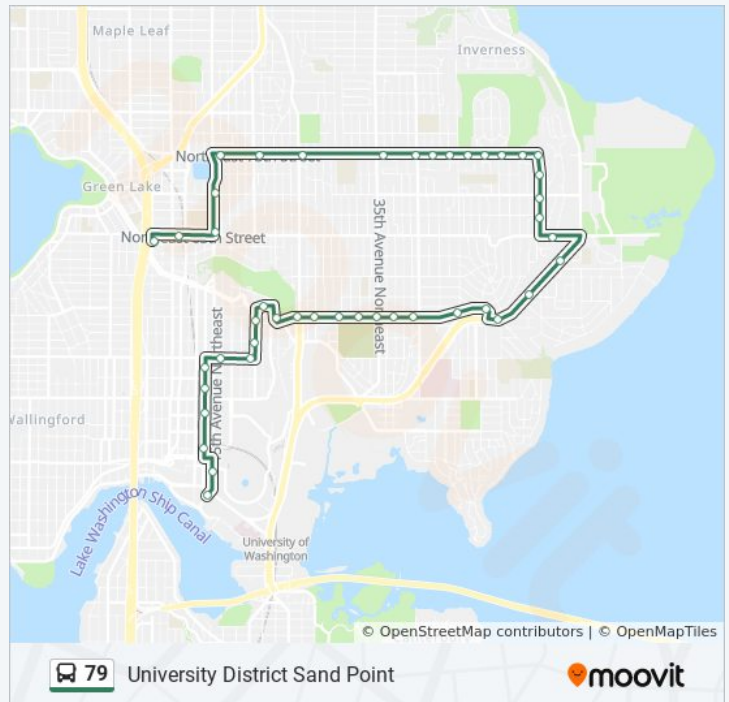

Direction: Roosevelt Station Sand Point
 45 stops
[VIEW LINE SCHEDULE](#)

- Brooklyn Ave NE & NE Pacific St
- NE Campus Pkwy & Brooklyn Ave NE - Bay 1
- University Way NE & NE 41st St
- U District Station - Bay 5
- University Way NE & NE 45th St
- NE 50th St & University Way NE
- NE 50th St & 16th Ave NE
- 20th Ave NE & NE 50th St
- 20th Ave NE & NE 52nd St
- 20th Ave NE & NE 54th St
- NE Ravenna Blvd & 21st Ave NE
- Ravenna Ave NE & NE 54th St
- NE 55th St & 25th Ave NE
- NE 55th St & 27th Ave NE
- NE 55th St & 30th Ave NE
- NE 55th St & 33rd Ave NE
- NE 55th St & 35th Ave NE
- NE 55th St & 36th Ave NE
- NE 55th St & 40th Ave NE
- NE 55th St & 45th Ave NE
- NE 55th St & Princeton Ave NE
- Sand Point Way NE & NE Windermere Rd

79 bus Info

Direction: Roosevelt Station Sand Point
Stops: 45
Trip Duration: 39 min
Line Summary:

Sand Point Way NE & NE 61st St

NE 65th St & Sand Point Way NE

NE 65th St & 55th Ave NE

NE 65th St & 52nd Ave NE

NE 75th St & 50th Ave NE

NE 75th St & 52nd Ave NE

NE 75th St & 55th Ave NE

55th Ave NE & NE 73rd St

55th Ave NE & NE 70th St

55th Ave NE & NE 68th St

NE 65th St & 58th Ave NE

Sand Point Way NE & NE 65th St

NE 50th St & 19th Ave NE

79 bus Info

Direction: University District Sand Point

Stops: 46

Trip Duration: 37 min

Line Summary:

NE 50th St & 16th Ave NE

University Way NE & NE 50th St