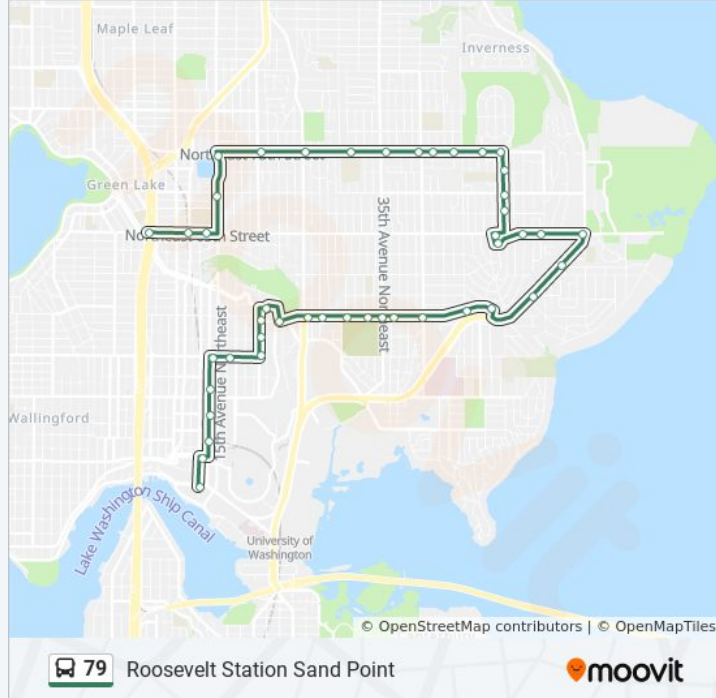

79 bus Info

Direction: Roosevelt Station Sand Point
Stops: 45
Trip Duration: 39 min
Line Summary:

Sand Point Way NE & NE 61st St

NE 65th St & Sand Point Way NE

NE 65th St & 55th Ave NE

NE 65th St & 52nd Ave NE

NE Princeton Way & Princeton Ave NE

NE 65th St & Princeton Ave NE

50th Ave NE & NE 68th St

50th Ave NE & NE 70th St

50th Ave NE & NE 73rd St

NE 75th St & 50th Ave NE

NE 75th St & 48th Ave NE

NE 75th St & 44th Ave NE

NE 75th St & 41st Ave NE

NE 75th St & 40th Ave NE

NE 75th St & 36th Ave NE

NE 75th St & 31st Ave NE

NE 75th St & 25th Ave NE

NE 75th St & 20th Ave NE

15th Ave NE & NE 75th St

15th Ave NE & NE 70th St

NE 65th St & 14th Ave NE

Roosevelt Station - Bay 2

NE 65th St & Oswego Pl NE

Direction: University District Sand Point

46 stops

[VIEW LINE SCHEDULE](#)

8th Ave NE & NE 64th St

Roosevelt Station - Bay 1