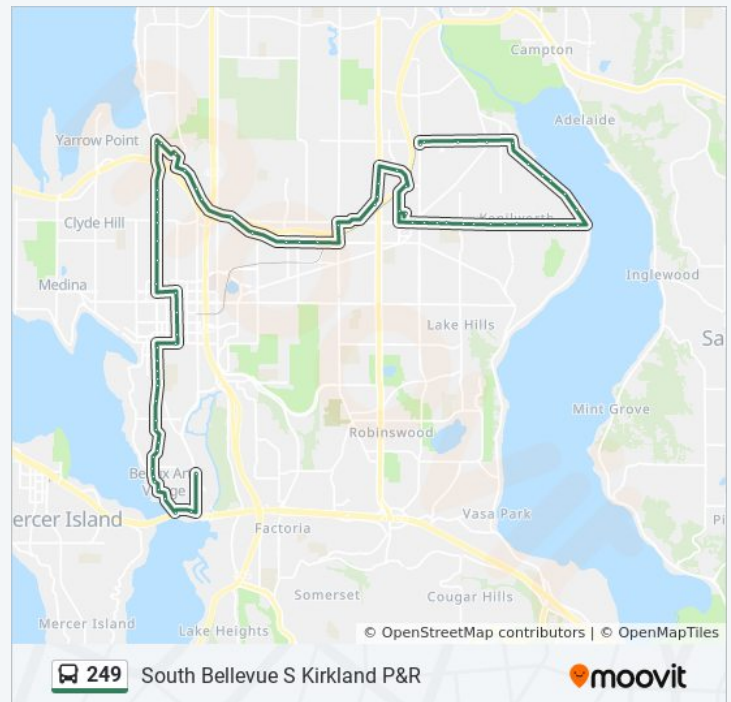

Northup Way & 124th Ave NE

Northup Way & NE 24th St

**249 bus Info**

**Direction:** South Bellevue S Kirkland P&R

**Stops:** 74

**Trip Duration:** 57 min

**Line Summary:**

South Bellevue S Kirkland P&R

Northup Way & NE 28th St

Northup Way & NE 30th St

Northup Way & NE 33rd Pl

South Kirkland Park & Ride

NE 38th Pl & Lake Washington Blvd NE

Lake Washington Blvd NE & NE 38th Pl

Bellevue Way NE & NE 30th Pl

Bellevue Way NE & NE 28th Pl