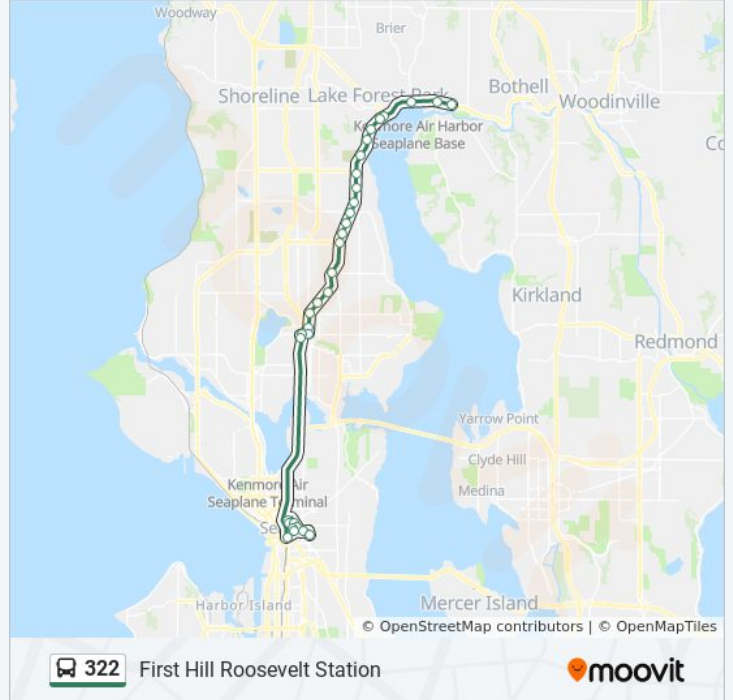

- NE Bothell Way & Kenmore Park & Ride
- NE Bothell Way & 68th Ave NE
- NE Bothell Way & 61st Ave NE
- Bothell Way NE & Ballinger Way NE
- Bothell Way NE & NE 170th St
- Bothell Way NE & NE 165th St
- Bothell Way NE & 39th Ave NE
- Bothell Way NE & NE 153rd St
- Lake City Way NE & NE 145th St
- Lake City Way NE & NE 137th St
- Lake City Way NE & NE 130th St
- Lake City Way NE & NE 125th St
- Lake City Way NE & NE 120th St
- Lake City Way NE & NE 115th St
- Lake City Way NE & NE 110th St
- Lake City Way NE & NE 95th St
- Lake City Way NE & 20th Ave NE
- Lake City Way NE & 14th Ave NE
- Lake City Way NE & NE 75th St
- Roosevelt Way NE & NE 69th St
- Roosevelt Station Bay 4 - Bay 4

NE 65th St & Oswego Pl NE

NE Ravenna Blvd & I-5

James St & 5th Ave

9th Ave & James St

9th Ave & Columbia St

9th Ave & Spring St

Seneca St & 9th Ave

Boren Ave & Madison St

Boren Ave & Columbia St

E Jefferson St & Broadway

12th Ave & E Alder St

Direction: Kenmore P&R

21 stops

[VIEW LINE SCHEDULE](#)

Roosevelt Station - Bay 3

12th Ave NE & NE 70th St