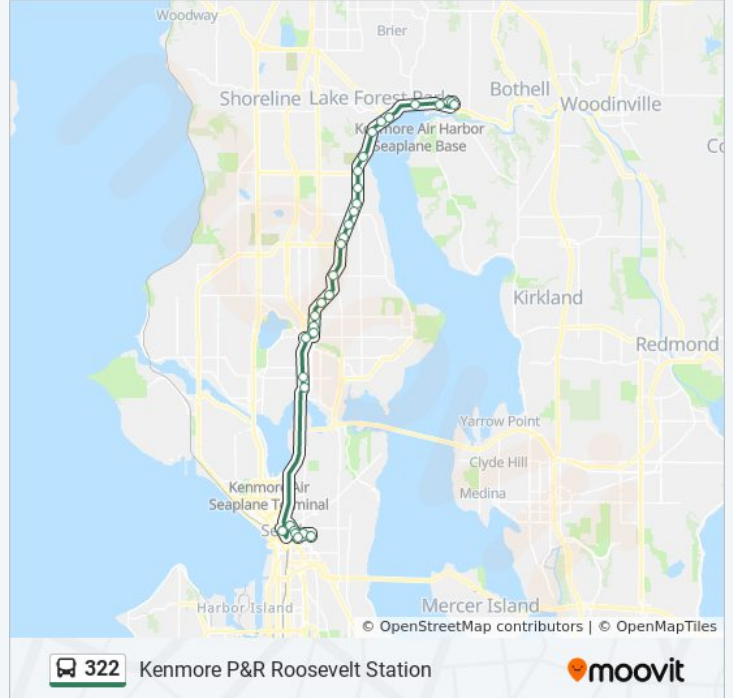

Lake City Way NE & NE 120th St

Lake City Way NE & NE 125th St

Lake City Way NE & NE 130th St

Lake City Way NE & NE 137th St

Bothell Way NE & NE 145th St

Bothell Way NE & NE 153rd St

Bothell Way NE & NE 165th St

Bothell Way NE & NE 170th St

Bothell Way NE & Ballinger Way NE

NE Bothell Way & 61st Ave NE

NE Bothell Way & 68th Ave NE

Kenmore Park & Ride & 73rd Ave NE

Kenmore Park & Ride & NE Bothell Way

322 bus time schedules and route maps are available in an offline PDF at moovitapp.com. Use the [Moovit App](#) to see live bus times, train schedule or subway schedule, and step-by-step directions for all public transit in Seattle - Tacoma, WA.

[About Moovit](#) · [MaaS Solutions](#) · [Supported Countries](#) · [Mooviter Community](#)

© 2024 Moovit - All Rights Reserved

Check Live Arrival Times