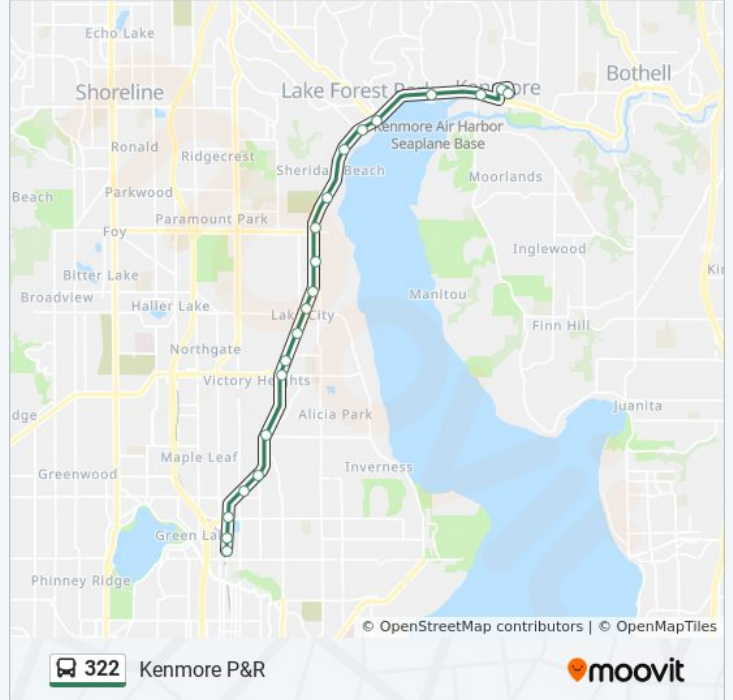

322 bus Info

Direction: Kenmore P&R

Stops: 21

Trip Duration: 33 min

Line Summary:

NE Bothell Way & 68th Ave NE

Kenmore Park & Ride & 73rd Ave NE

Kenmore Park & Ride & NE Bothell Way

Direction: Kenmore P&R Roosevelt Station

31 stops

[VIEW LINE SCHEDULE](#)

12th Ave & E Terrace St

Jefferson St & Broadway

Jefferson St & 9th Ave

9th Ave & James St

9th Ave & Columbia St