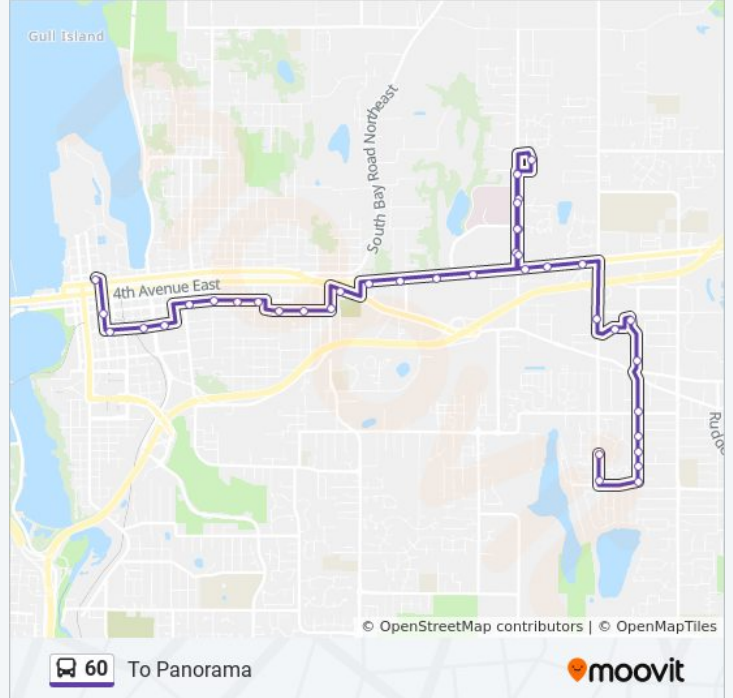

Direction: To Olympia Transit Center

37 stops

[VIEW LINE SCHEDULE](#)

- Panorama
- Sleater Kinney Rd at Circle Ln
- Sleater Kinney Rd at 14th Ave
- Sleater Kinney Rd at Lacey Blvd
- Sleater Kinney Rd at Pacific Ave
- 7th Ave at Sleater-Kinney Rd
- Lacey Transit Center
- Sleater Kinney Rd at 7th Ave
- Martin Way at Sleater Kinney Rd
- 3924 Martin Way
- 3700 Martin Way
- Lilly Rd at Mary Elder Rd
- Lilly Rd at Ensign Rd
- Lilly Rd at 10th Ave
- Lilly Rd at 12th Ave
- Kaiser Permanente Bldg.
- Lilly Rd at 12th Ave
- Providence St. Peter Medical Center
- Ensign Rd at Lilly Rd
- Providence St. Peter Emergency
- Ensign Rd at Providence Ln
- Animal Services

60 bus Info

Direction: To Olympia Transit Center

Stops: 37

Trip Duration: 49 min

Line Summary:

Martin Way at Pattison St
 Martin Way at Phoenix St
 Pacific Ave at Phoenix St
 Boulevard Rd at 7th Ave
 7th Ave at Wilson St, Lions Park
 7th Ave at Fairview St
 Legion Way at McCormick St
 Legion Ave at Central St
 Legion Way at Boundary St
 Legion Way at Eastside St
 8th Ave at Pear St
 8th Ave at Chestnut St
 8th Ave at Adams St
 Franklin St at Legion Ave
 Olympia Transit Center

Direction: To Panorama

40 stops

[VIEW LINE SCHEDULE](#)

Olympia Transit Center
 Franklin St at Legion Ave
 8th Ave at Franklin St
 8th Ave at Chestnut St
 8th Ave at Pear St
 Legion Way at Eastside St
 Legion Way at Boundary St
 Legion Ave at Central St
 Legion Way at McCormick St
 7th Ave at Fairview St
 7th Ave at Wilson St, Lions Park
 Boulevard Rd at 7th Ave
 Pacific Ave at Chambers St
 Martin Way at Phoenix St

60 bus Info

Direction: To Panorama

Stops: 40

Trip Duration: 36 min

Line Summary:

Martin Way at Pattison St

3025 Martin Way

Ensign Rd at Providence Ln