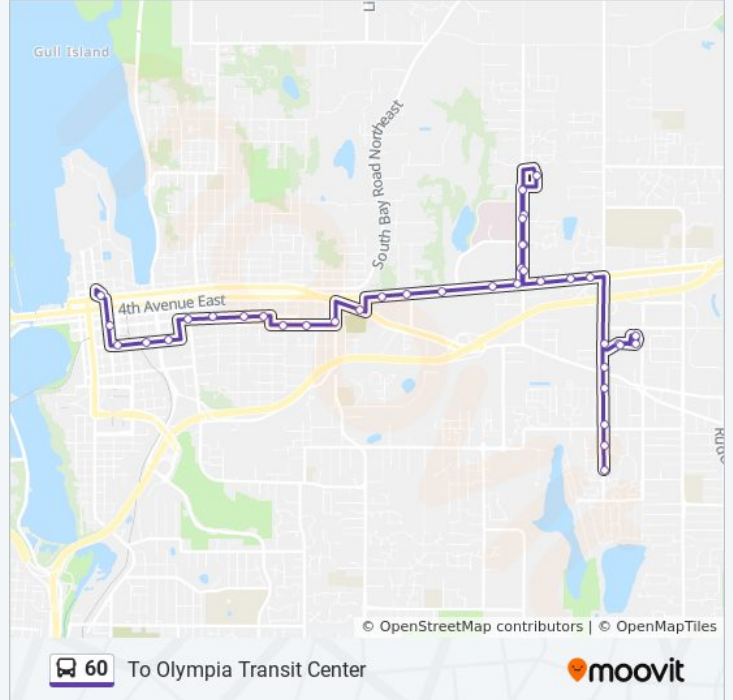

60 bus Info

Direction: To Olympia Transit Center

Stops: 37

Trip Duration: 49 min

Line Summary:

Martin Way at Pattison St
 Martin Way at Phoenix St
 Pacific Ave at Phoenix St
 Boulevard Rd at 7th Ave
 7th Ave at Wilson St, Lions Park
 7th Ave at Fairview St
 Legion Way at McCormick St
 Legion Ave at Central St
 Legion Way at Boundary St
 Legion Way at Eastside St
 8th Ave at Pear St
 8th Ave at Chestnut St
 8th Ave at Adams St
 Franklin St at Legion Ave
 Olympia Transit Center

60 bus Info

Direction: To Panorama

Stops: 40

Trip Duration: 36 min

Line Summary:

Martin Way at Pattison St

3025 Martin Way

Ensign Rd at Providence Ln

Lilly Rd at Mary Elder Rd

Martin Way at Lilly Rd

3775 Martin Way

Martin Way at Sleater Kinney

Sleater Kinney Rd at 6th Ave

7th Ave at Sleater-Kinney Rd

Lacey Transit Center

Golf Club Rd at 10th Ave

Golf Club Rd at 14th Ave

Golf Club Rd at 16th Ave

Golf Club Rd, Community Garden

Golf Club Rd at 19th Ave

Golf Club Rd at 21st Ave

Sleater Kinney Rd at 21st Ave

Panorama

60 bus time schedules and route maps are available in an offline PDF at moovitapp.com. Use the [Moovit App](#) to see live bus times, train schedule or subway schedule, and step-by-step directions for all public transit in Seattle - Tacoma, WA.