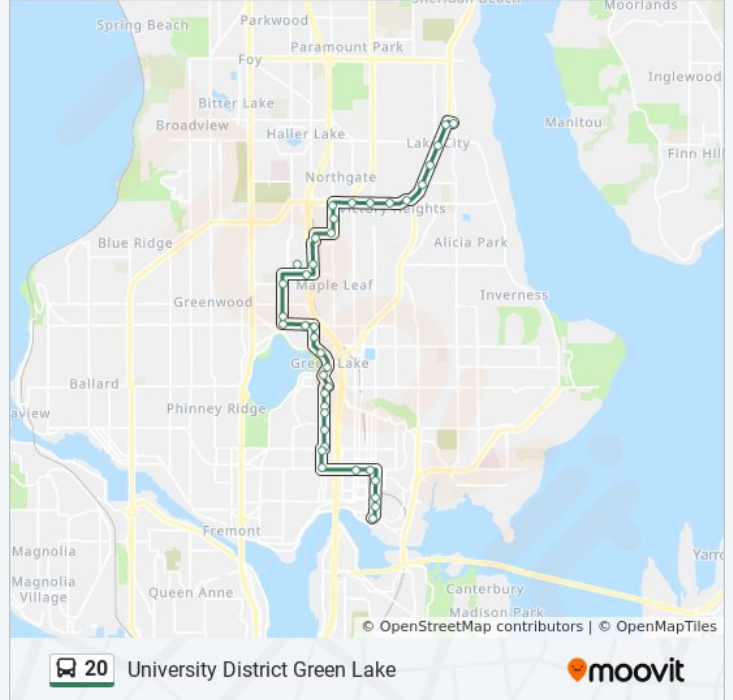

1st Ave NE & NE 95th St

N 92nd St & Corliss Ave N

N Seattle College

Wallingford Ave N & N 90th St

Wallingford Ave N & N 82nd St

Wallingford Ave N & N 80th St

N 80th St & Corliss Ave N

1st Ave NE & N 80th St

1st Ave NE & N 77th St

Woodlawn Ave NE & Latona Ave NE

Woodlawn Ave NE & NE 71st St

Woodlawn Ave NE & 5th Ave NE

4th Ave NE & NE 65th St

Latona Ave NE & NE 64th St

Latona Ave NE & NE 61st St

Latona Ave NE & NE 59th St

Latona Ave NE & NE 55th St

Latona Ave NE & NE 51st St

Thackeray PI NE & NE 50th St

Thackeray PI NE & NE 45th St

NE 45th St & Roosevelt Wy NE

U District Station - Bay 3

15th Ave NE & NE 43rd St

15th Ave NE & NE Campus Pkwy

15th Ave NE & NE 40th St

15th Ave NE & NE Pacific St

20 bus time schedules and route maps are available in an offline PDF at moovitapp.com. Use the [Moovit App](#) to see live bus times, train schedule or subway schedule, and step-by-step directions for all public transit in Seattle - Tacoma, WA.

[About Moovit](#) • [MaaS Solutions](#) • [Supported Countries](#) • [Mooviter Community](#)

© 2024 Moovit - All Rights Reserved

Check Live Arrival Times