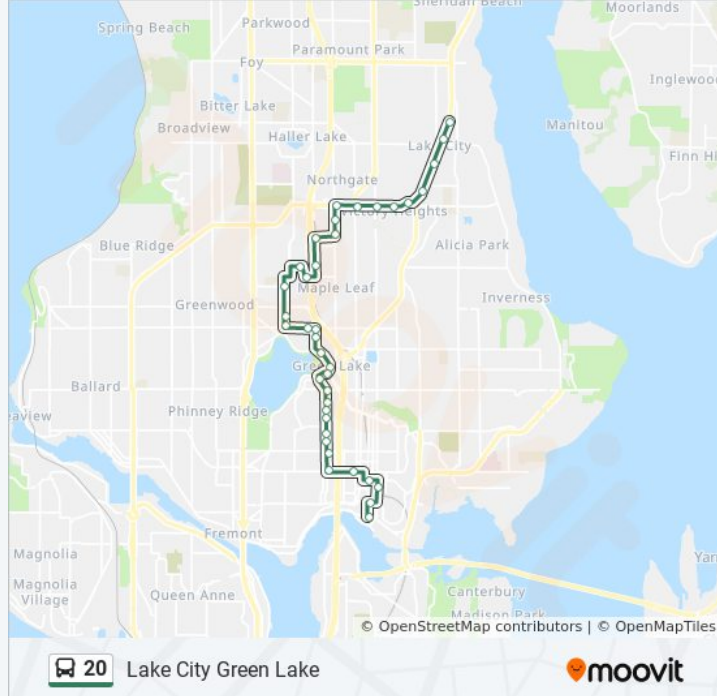

20 bus Info
Direction: Lake City Green Lake
Stops: 38
Trip Duration: 47 min
Line Summary:

Wallingford Ave N & N 90th St

North Seattle College

N 92nd St & Corliss Ave N

1st Ave NE & NE 95th St

Northgate Station - Bay 1

5th Ave NE & NE 103rd St

5th Ave NE & NE 106th St

NE Northgate Way & 5th Ave NE

NE Northgate Way & Roosevelt Way NE

NE Northgate Way & 15th Ave NE

NE Northgate Way & 19th Ave NE

NE Northgate Way & 23rd Ave NE

Lake City Way NE & NE 113th St

Lake City Way NE & NE 120th St

Lake City Way NE & NE 125th St

Lake City Way NE & NE 130th St

Direction: University District Green Lake

39 stops

[VIEW LINE SCHEDULE](#)

NE 130th St & 35th Ave NE

NE Northgate Way & Roosevelt Way NE

5th Ave NE & NE Northgate Way

5th Ave NE & Northgate Mall

NE 103rd St & 5th Ave NE

Northgate Station - Bay 4

20 bus Time Schedule

University District Green Lake Route Timetable: