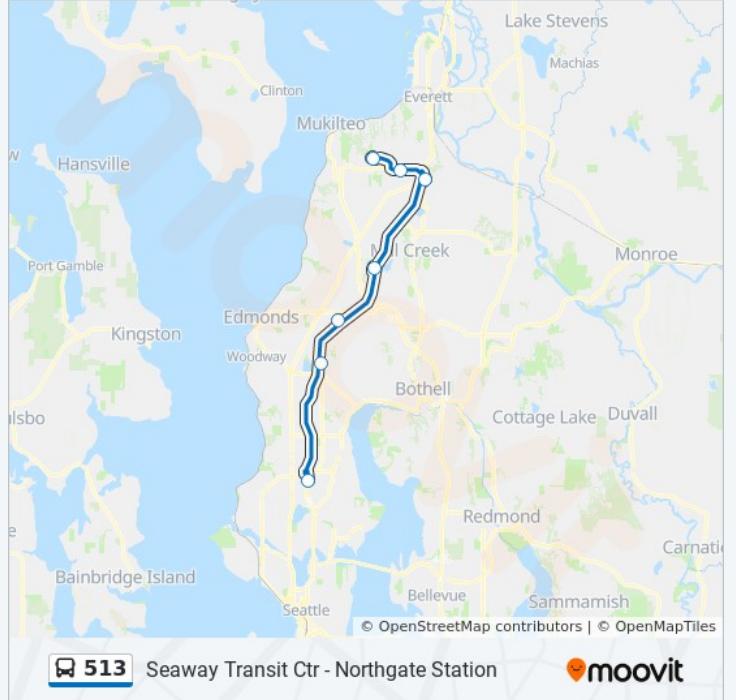

### Direction: Northgate Station

7 stops

[VIEW LINE SCHEDULE](#)

Seaway Transit Center

7505 Seaway Blvd, Everett

E Casino Rd & Evergreen Way

Eastmont Park & Ride

Ash Way Park & Ride

### 513 bus Info

**Direction:** Northgate Station

**Stops:** 7

**Trip Duration:** 58 min

**Line Summary:**

## Direction: Seaway Transit Center Via Lynnwood

7 stops

[VIEW LINE SCHEDULE](#)

Northgate Station - Bay 2

Mountlake Terrace Transit Center

Park-N-Ride, Mountlake Terrace

Lynnwood Transit Center

20110 46th Ave W, Lynnwood

Ash Way Park & Ride

Eastmont Park & Ride

Casino Rd & Evergreen Way - Wb

8402 Evergreen Way, Everett

Seaway Transit Center

7505 Seaway Blvd, Everett