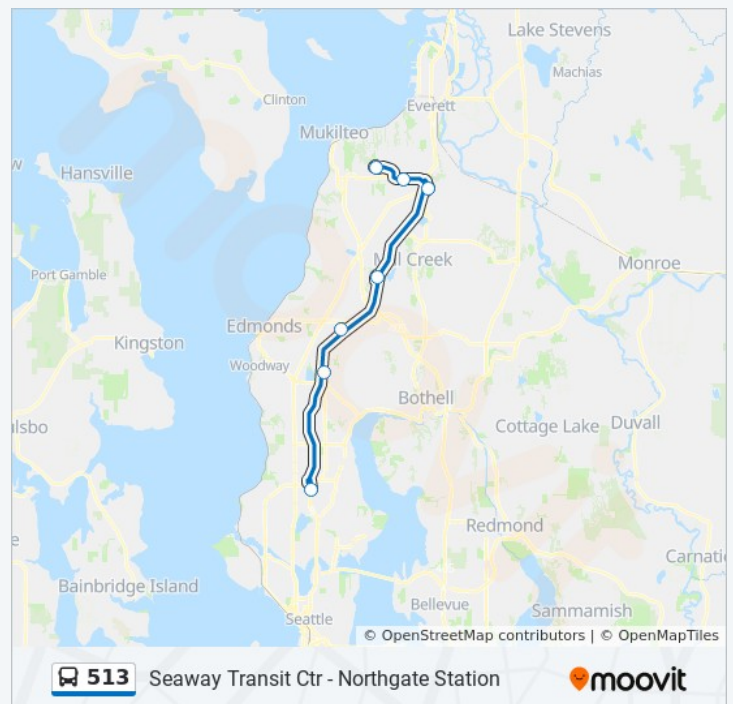

Ash Way Park & Ride

Eastmont Park & Ride

Casino Rd & Evergreen Way - Wb

8402 Evergreen Way, Everett

Seaway Transit Center

7505 Seaway Blvd, Everett

## 513 bus Time Schedule

Seaway Transit Center Via Lynnwood Route

Timetable:

Sunday	Not Operational
Monday	3:06 PM - 7:05 PM
Tuesday	3:06 PM - 7:05 PM
Wednesday	3:06 PM - 7:05 PM
Thursday	3:06 PM - 7:05 PM
Friday	3:06 PM - 7:05 PM
Saturday	Not Operational

## 513 bus Info

**Direction:** Seaway Transit Center Via Lynnwood

**Stops:** 7

**Trip Duration:** 65 min

**Line Summary:**

513 bus time schedules and route maps are available in an offline PDF at [moovitapp.com](https://moovitapp.com). Use the [Moovit App](#) to see live bus times, train schedule or subway schedule, and step-by-step directions for all public transit in Seattle - Tacoma, WA.