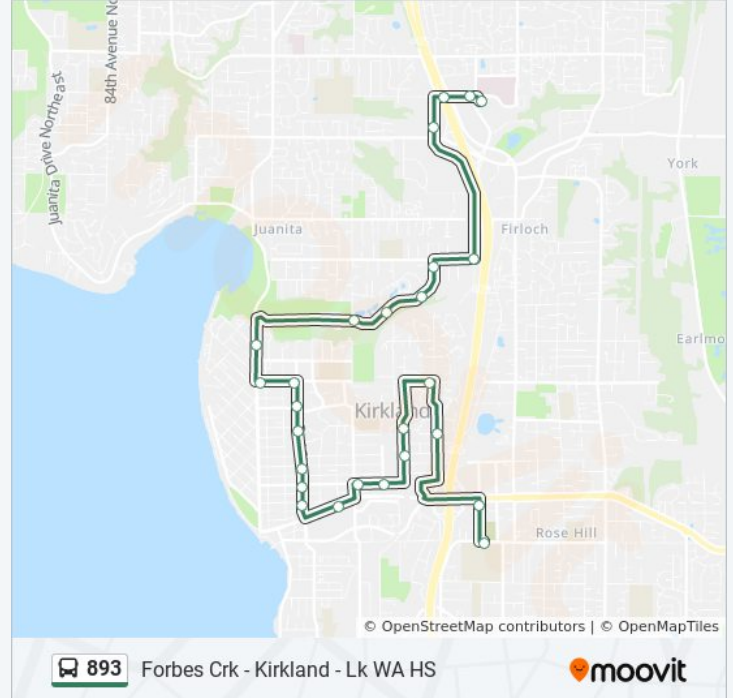

Direction: Forbes Creek

25 stops

[VIEW LINE SCHEDULE](#)

- NE 80th St & 122nd Ave NE
- 120th Ave NE & NE 80th St
- NE 87th St & 114th Ave NE
- 112th Ave NE & NE 91st St
- 112th Ave NE & NE 95th St
- NE 100th St & 116th Ave NE
- 116th Ave NE & NE 94th St
- NE 87th St & 114th Ave NE
- 7th Ave & 8th St
- 7th Ave & 6th St
- Central Way & 5th St
- 3rd St & 5th Ave
- 3rd St & 7th Ave
- 3rd St & 9th Ave
- 3rd St & 10th Ave
- 3rd St & 13th Ave
- 3rd St & 15th Ave
- 18th Ave & 3rd St
- Market St & 18th Ave
- Market St & 20th Ave
- Forbes Creek Dr & 108th Ave NE
- Forbes Creek Dr & 111th Ct NE

Stops: 25

Trip Duration: 34 min

Line Summary:

Forbes Creek Dr & 115th Ct NE

116th Ave NE & NE 111th St

NE 112th St & 120th Ave NE

Direction: Lake Washington High School

26 stops

893 bus Info

Direction: Lake Washington High School

Stops: 26

Trip Duration: 36 min

Line Summary:

7th Ave & 6th St

7th Ave & 8th St

112th Ave NE & NE 91st St

112th Ave NE & NE 95th St

NE 100th St & 116th Ave NE

116th Ave NE & NE 94th St

120th Ave NE & NE 85th St

NE 80th St & 120th Ave NE

893 bus time schedules and route maps are available in an offline PDF at moovitapp.com. Use the [Moovit App](#) to see live bus times, train schedule or subway schedule, and step-by-step directions for all public transit in Seattle - Tacoma, WA.