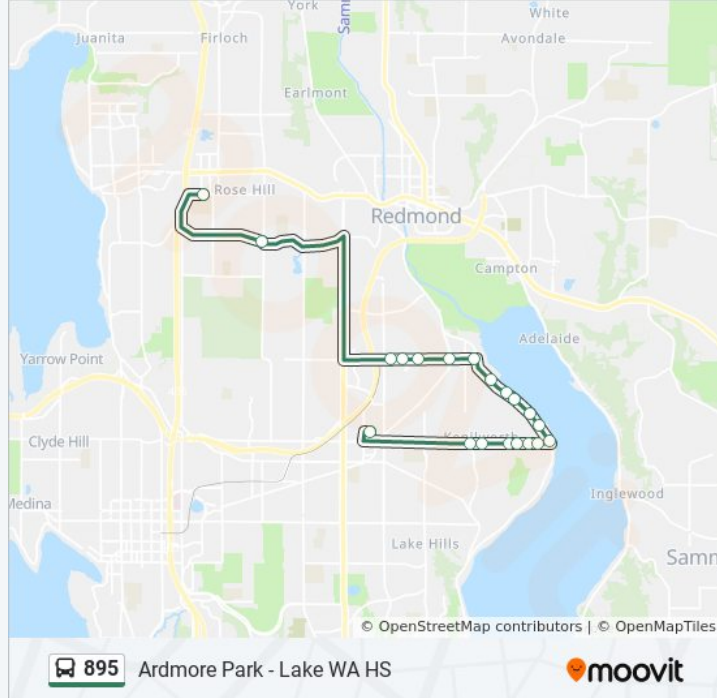

Stops: 17

Trip Duration: 33 min

Line Summary:

Direction: Lake Washington High School

20 stops

[VIEW LINE SCHEDULE](#)

Overlake Park & Ride

NE 24th St & 173rd Ave NE

NE 24th St & 175th Ave NE

NE 24th St & 180th Ave NE

NE 24th St & 182nd Ave NE

NE 24th St & 184th Ave NE

NE 24th St & 186th Ave NE

West Lake Sammamish Pkwy NE & NE 24th St

West Lake Sammamish Pkwy NE & NE 27th St

West Lake Sammamish Pkwy NE & NE 27th St

West Lake Sammamish Pkwy NE & 180th Ave NE

West Lake Sammamish Pkwy NE & 180th Ave NE

West Lake Sammamish Pkwy NE & 177th Ave NE

NE 40th St & West Lake Sammamish Pkwy SE

895 bus Info

Direction: Lake Washington High School

Stops: 20

Trip Duration: 37 min

Line Summary:

NE 40th St & 156th Ave NE

NE 70th Pl & 132nd Ave NE

NE 80th St & 120th Ave NE