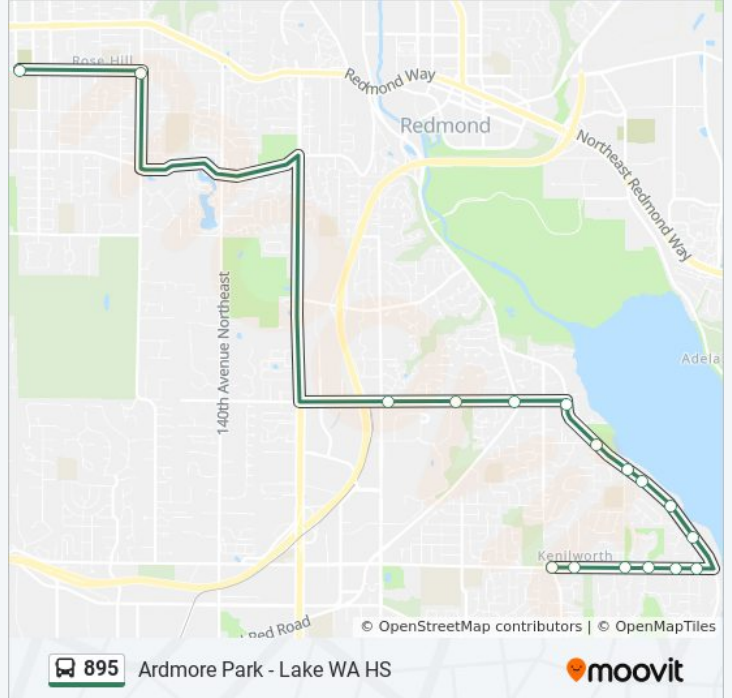

Direction: Ardmore Park

17 stops

[VIEW LINE SCHEDULE](#)

- NE 80th St & 120th Ave NE
- 132nd Ave NE & NE 80th St
- NE 40th St & 156th Ave NE
- NE 40th St & 163rd Ave NE
- NE 40th St & NE Bel-Red Rd
- West Lake Sammamish Pkwy NE & NE 40th St
- West Lake Sammamish Pkwy NE & 177th Ave NE
- West Lake Sammamish Pkwy NE & 180th Ave NE
- West Lake Sammamish Pkwy NE & 180th Ave NE
- West Lake Sammamish Pkwy NE & NE 27th St
- West Lake Sammamish Pkwy NE & NE 27th St
- NE 24th St & 186th Ave NE
- NE 24th St & 185th PI NE
- NE 24th St & 182nd Ave NE
- NE 24th St & 180th Ave NE
- NE 24th St & 175th Ave NE
- NE 24th St & 173rd Ave NE

Stops: 17

Trip Duration: 33 min

Line Summary:

Direction: Lake Washington High School

20 stops

[VIEW LINE SCHEDULE](#)

Overlake Park & Ride

NE 24th St & 173rd Ave NE

NE 24th St & 175th Ave NE

NE 24th St & 180th Ave NE

NE 24th St & 182nd Ave NE

NE 24th St & 184th Ave NE

NE 24th St & 186th Ave NE

West Lake Sammamish Pkwy NE & NE 24th St

West Lake Sammamish Pkwy NE & NE 27th St

895 bus Info

Direction: Lake Washington High School

Stops: 20

Trip Duration: 37 min

Line Summary:

NE 40th St & 156th Ave NE

NE 70th Pl & 132nd Ave NE

NE 80th St & 120th Ave NE