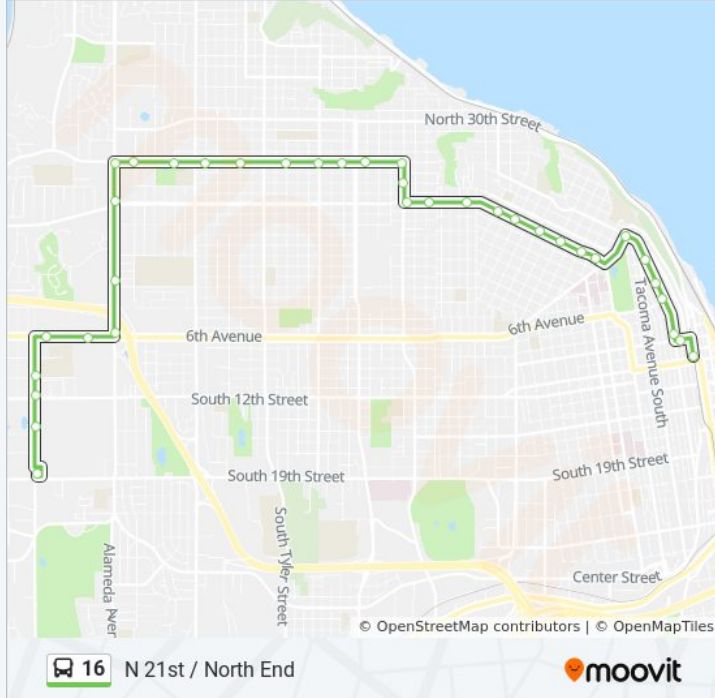

16 bus Info
Direction: Downtown Tacoma Via Proctor District
Stops: 36
Trip Duration: 27 min
Line Summary:

N 21st St & Junett St

21st St N & Prospect St

I St N & N 12th St

I St N & N 10th St

I St N & N 8th St

26th St N & Puget Sound Dr

26th St N & Washington St

26th St N & Madison St

26th St N & Tyler St

N 26th St & Cheyenne

N 26th St & Huson St

N 26th St & Baltimore St

N 26th & Highland St

Pearl St & N 26th St

Pearl St & N 21st St

Pearl St & N 11th St

Pearl St & N 9th St

6th Ave & Pearl St

6th Ave & Highland Hills Shopping Ctr

6th Ave & S Mildred St

Mildred St S & 6th Ave

Mildred St S & S 10th St

Mildred St S & S 12th St

Mildred St S & James Ctr Plaza

TCC TC

16 bus time schedules and route maps are available in an offline PDF at moovitapp.com. Use the [Moovit App](#) to see live bus times, train schedule or subway schedule, and step-by-step directions for all public transit in Seattle - Tacoma, WA.