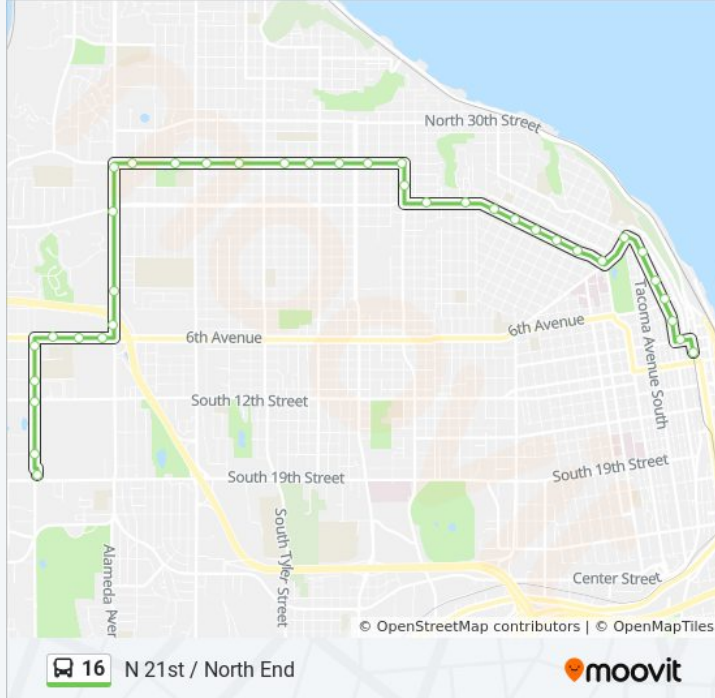

16 bus Info
Direction: Downtown Tacoma Via Proctor District
Stops: 36
Trip Duration: 27 min
Line Summary:

N 21st St & Junett St

21st St N & Prospect St

I St N & N 12th St

I St N & N 10th St

I St N & N 8th St

I St N & N 6th St

I St N & N 4th St

I St N & N 2nd St

N 1st St & Tacoma Ave

St Helens Ave & S 2nd St

St Helens Ave & S 4th St

St Helens Ave & 6th Ave

Market St & 9th St

9th St S & Broadway

10th & Commerce TC - Zone C

Direction: TCC Via Proctor District

37 stops

[VIEW LINE SCHEDULE](#)

10th & Commerce TC - Zone F

9th St S & St Helens Ave

Market St & St Helens Ave

16 bus Info

Direction: TCC Via Proctor District

Stops: 37

Trip Duration: 28 min

Line Summary:

21st St N & Junett St

Alder St N & N 24th St

26th St N & Alder St