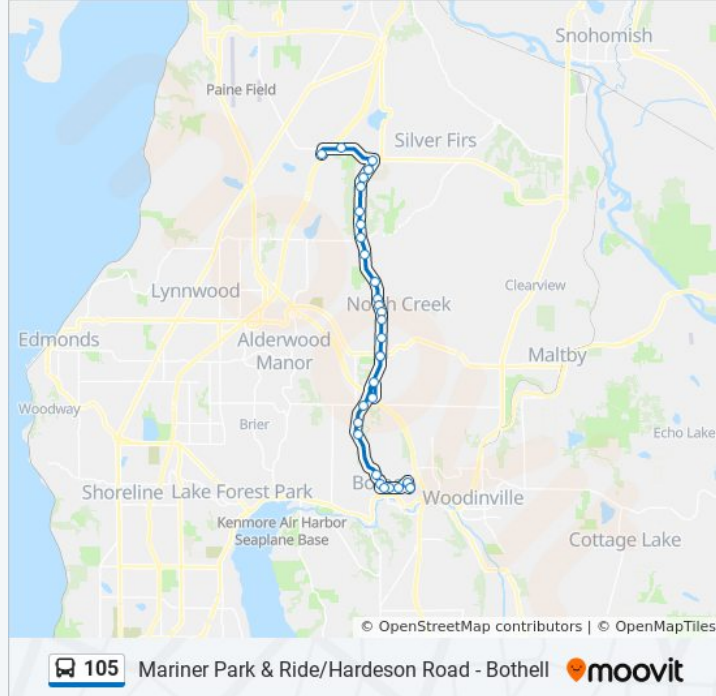

The 105 bus line (Mariner Park & Ride/Hardeson Road - Bothell) has 3 routes. For regular weekdays, their operation hours are:

(1) Bothell: 4:48 AM - 9:00 PM(2) Hardeson: 4:40 AM - 4:10 PM(3) Mariner P&R: 9:10 AM - 10:10 PM

**Direction: Mariner P&R**

30 stops

[VIEW LINE SCHEDULE](#)

Uw Bothell - Main Entrance

Beardslee Blvd & 110th Ave NE

NE 185th St & Beardslee Blvd

NE 185th St & 103rd Ave NE

NE 185th St & 101st Ave NE

**105 bus Info**

**Direction:** Mariner P&R

**Stops:** 30

**Trip Duration:** 39 min

**Line Summary:**

Hwy 527 & 164th St SE

Hwy 527 & Mill Creek Blvd

Hwy 527 & 153rd St SE

Hwy 527 & 144th St SE

Hwy 527 & Trillium Blvd SE

Hwy 527 & 136th St SE

132nd St SE & 16th Ave SE

128th St SE & 3rd Ave SE

Mariner Park & Ride Bay 4

105 bus time schedules and route maps are available in an offline PDF at [moovitapp.com](https://moovitapp.com). Use the [Moovit App](#) to see live bus times, train schedule or subway schedule, and step-by-step directions for all public transit in Seattle - Tacoma, WA.