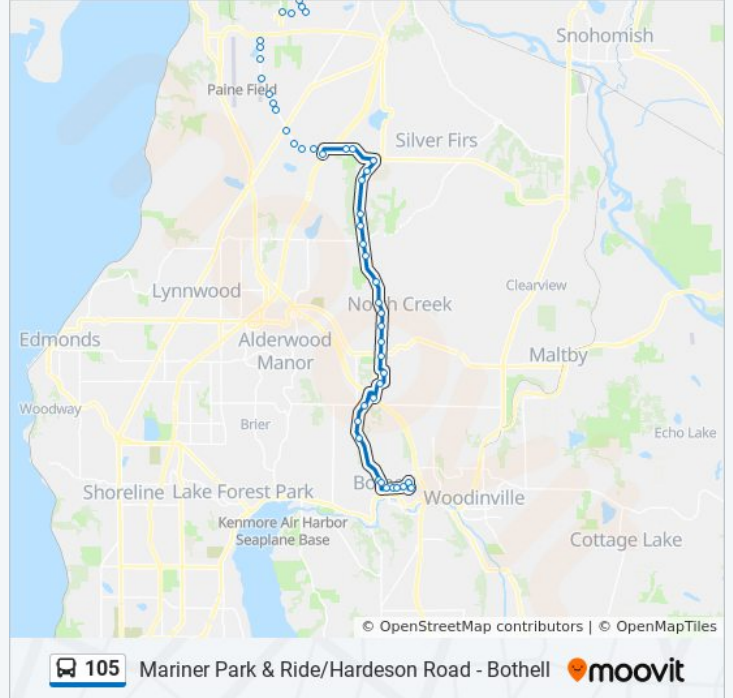

20th Ave SE & 214th St SE

220th St SE & 17th Ave SE

Canyon Park Park & Ride Bay 2

Hwy 527 & 228th St SE

Hwy 527 & 234th St SE

Hwy 527 & 240th St SE

Hwy 527 & NE 190th St

Bothell Way NE & Reder Way

NE 185th St & 101st Ave NE

NE 185th St & 103rd Ave NE

NE 185th St & 104th Ave NE

Beardslee Blvd & 108th Ave NE

Beardslee Blvd & 110th Ave NE

Uw Bothell - Main Entrance

**Direction: Hardeson**

45 stops

[VIEW LINE SCHEDULE](#)

Uw Bothell - Main Entrance

Beardslee Blvd & 110th Ave NE

NE 185th St & Beardslee Blvd

NE 185th St & 103rd Ave NE

**105 bus Time Schedule**

Hardeson Route Timetable:

Sunday	Not Operational
Monday	4:40 AM - 4:10 PM
Tuesday	4:40 AM - 4:10 PM
Wednesday	4:40 AM - 4:10 PM
Thursday	4:40 AM - 4:10 PM
Friday	4:40 AM - 4:10 PM

**105 bus Info**

**Direction:** Mariner P&R

**Stops:** 30

**Trip Duration:** 39 min

**Line Summary:**

Hwy 527 & 164th St SE

Hwy 527 & Mill Creek Blvd

Hwy 527 & 153rd St SE