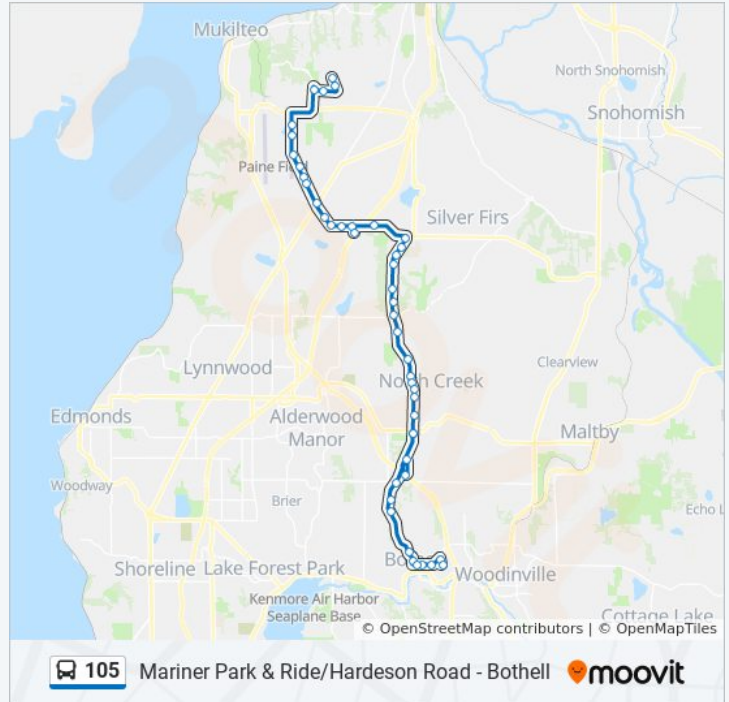

128th St SE & 3rd Ave SE

Mariner Park & Ride Bay 3

128th St SW & 4th Ave W

128th St SW & 8th Ave W

Airport Rd & E Gibson Rd

Airport Rd & Admiralty Way

Hwy 99 & Airport Rd

Airport Rd & 112th St SW

Airport Rd & Holly Dr

Saturday

Not Operational

**105 bus Info**

**Direction:** Hardeson

**Stops:** 45

**Trip Duration:** 56 min

**Line Summary:**

**Direction: Mariner P&R**

30 stops

[VIEW LINE SCHEDULE](#)

Uw Bothell - Main Entrance

Beardslee Blvd & 110th Ave NE

NE 185th St & Beardslee Blvd

NE 185th St & 103rd Ave NE

NE 185th St & 101st Ave NE

**105 bus Info**

**Direction:** Mariner P&R

**Stops:** 30

**Trip Duration:** 39 min

**Line Summary:**

Hwy 527 & 164th St SE

Hwy 527 & Mill Creek Blvd

Hwy 527 & 153rd St SE