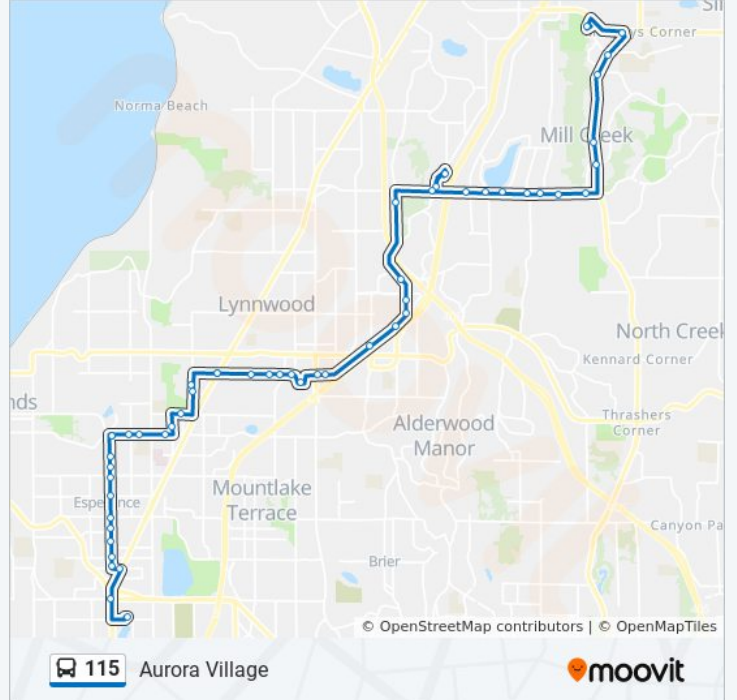

Alderwood Mall Blvd & 40th Ave W

Lynnwood Transit Center

200th St SW & 50th Ave W

200th St SW & 52nd Pl W

200th St SW & 56th Ave W

Heron Station 200th St SW

Heron Station 200th St SW

Edmonds College

68th Ave W & 204th St SW

208th St SW & 70th Ave W

72nd Ave W & 210th St SW

212th St SW & 74th Ave W

212th St SW & 78th Ave W

212th St SW & 80th Ave W

212th St SW & 84th Ave W

212th St SW & 84th Ave W

84th Ave W & 216th St SW

84th Ave W & 218th St SW

84th Ave W & 220th St SW

84th Ave W & 224th St SW

84th Ave W & 228th St SW

84th Ave W & 230th St SW

84th Ave W & Holly Ln

84th Ave W & 236th St SW

84th Ave W & 238th St SW

Hwy 99 & 238th St SW

N 205th St & Aurora Ave N

Aurora Village Tc - Bay 1

Direction: Mccollum Park

54 stops

[VIEW LINE SCHEDULE](#)

Aurora Village Transit Center

115 bus Time Schedule

Mccollum Park Route Timetable:

Sunday	Not Operational
Monday	6:02 AM - 9:57 PM