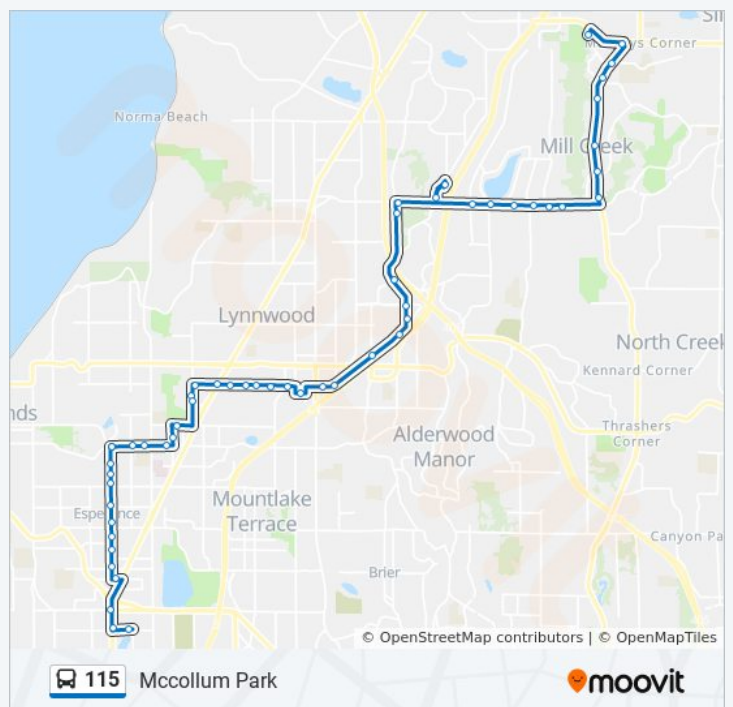

115 bus Info

Direction: Aurora Village

Stops: 50

Trip Duration: 64 min

Line Summary:

Alderwood Mall Blvd & 40th Ave W

Lynnwood Transit Center

200th St SW & 50th Ave W

200th St SW & 56th Ave W

200th St SW & 53rd Pl W

200th St SW & Cedar Valley Rd

Lynnwood Transit Center

Alderwood Mall Blvd & 44th Ave W

Alderwood Mall Blvd & 40th Ave W

Alderwood Mall Blvd & 33rd Ave W

Alderwood Mall Blvd & 28th Ave W

Alderwood Mall Pkwy & Beech Rd

Tuesday	6:02 AM - 9:57 PM
Wednesday	6:02 AM - 9:57 PM
Thursday	6:02 AM - 9:57 PM
Friday	6:02 AM - 9:57 PM
Saturday	Not Operational

115 bus Info

Direction: Mccollum Park

Stops: 54

Trip Duration: 68 min

Line Summary:

Alderwood Mall Pkwy & 184th St SW

Alderwood Mall Pkwy & Maple Rd

Alderwood Mall Pkwy & 164th St SW

164th St SW & Alderwood Mall Pkwy

Ash Way & 164th St SW

Ash Way Park & Ride