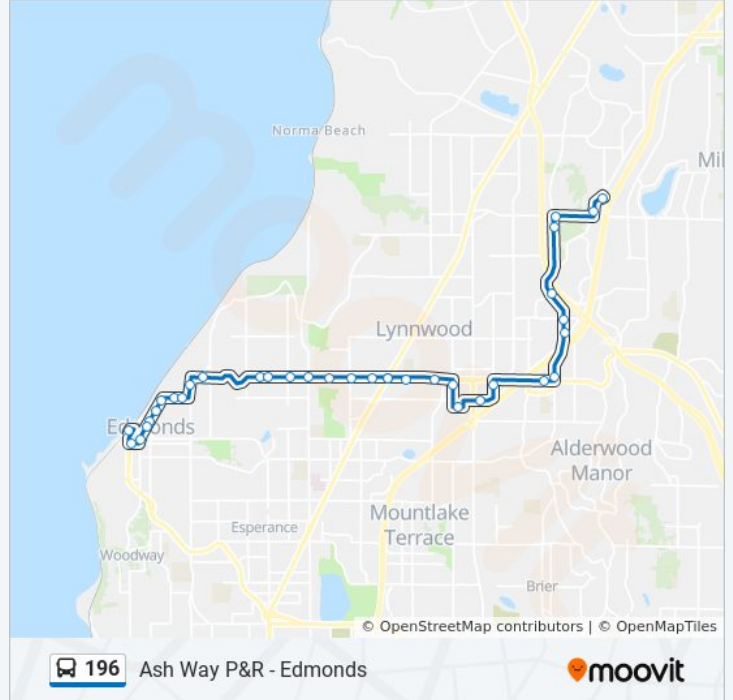

196th St SW & 52nd Ave W

### 196 bus Info

**Direction:** Ash Way P&R**Stops:** 35**Trip Duration:** 42 min**Line Summary:**

48th Ave W & 196th St SW

Lynnwood Transit Center

44th Ave W & 198th St SW

196th St SW & 40th Ave W

196th St SW & 30th PI W

Alderwood Mall Pkwy & 196th St SW

Alderwood Mall Pkwy & Beech Rd

Alderwood Mall Pkwy & 184th St SW

Alderwood Mall Pkwy & Maple Rd

Alderwood Mall Pkwy & 164th St SW

164th St SW & Alderwood Mall Pkwy

Ash Way & 164th St SW

Ash Way Park & Ride

**Direction: Edmonds**

32 stops

[VIEW LINE SCHEDULE](#)

Ash Way Park & Ride

164th St SW & Ash Way

Alderwood Mall Pkwy & 164th St SW

Alderwood Mall Pkwy & Maple Rd