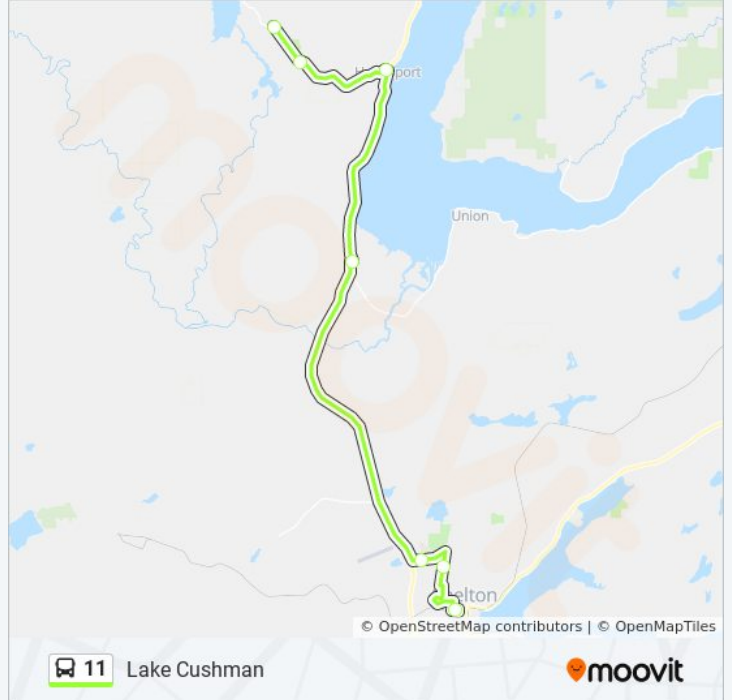

### Direction: Lake Cushman

7 stops

[VIEW LINE SCHEDULE](#)

- Transit-Community Center
- N 13th St & Olympic College
- Wallace Kneeland Blvd @ Walmart
- Hwy 101 @ Twin Totems
- Sr 119 @ Hoodspport Visitor Center
- Corner of Lower Lake Rd & Hwy 119
- Hwy 119 @ Lake Cushman Maintenance

### 11 bus Info

**Direction:** Lake Cushman

**Stops:** 7

**Trip Duration:** 43 min

**Line Summary:**

**Direction: Shelton Transit Community Center**

6 stops

[VIEW LINE SCHEDULE](#)