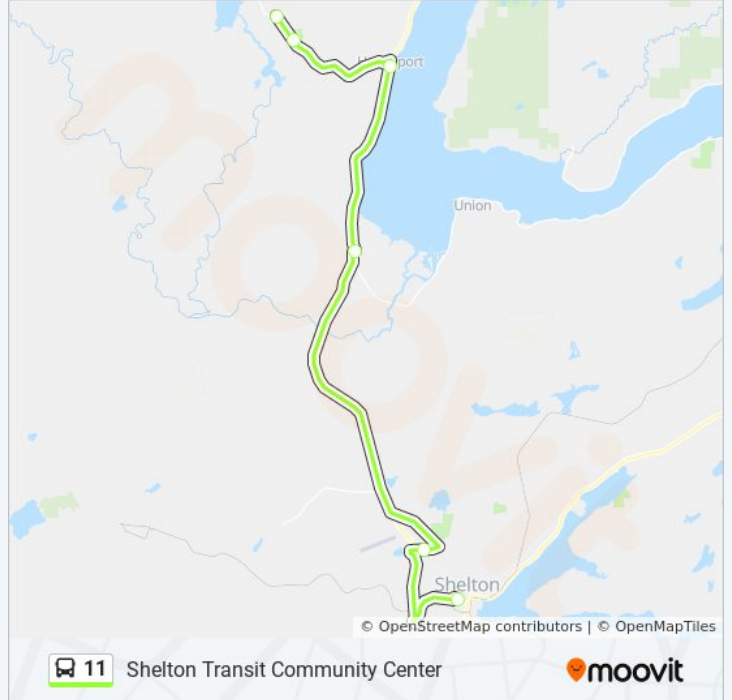

11 bus time schedules and route maps are available in an offline PDF at moovitapp.com. Use the [Moovit App](#) to see live bus times, train schedule or subway schedule, and step-by-step directions for all public transit in Seattle - Tacoma, WA.

[About Moovit](#) • [MaaS Solutions](#) • [Supported Countries](#) • [Mooviter Community](#)

© 2024 Moovit - All Rights Reserved

Check Live Arrival Times