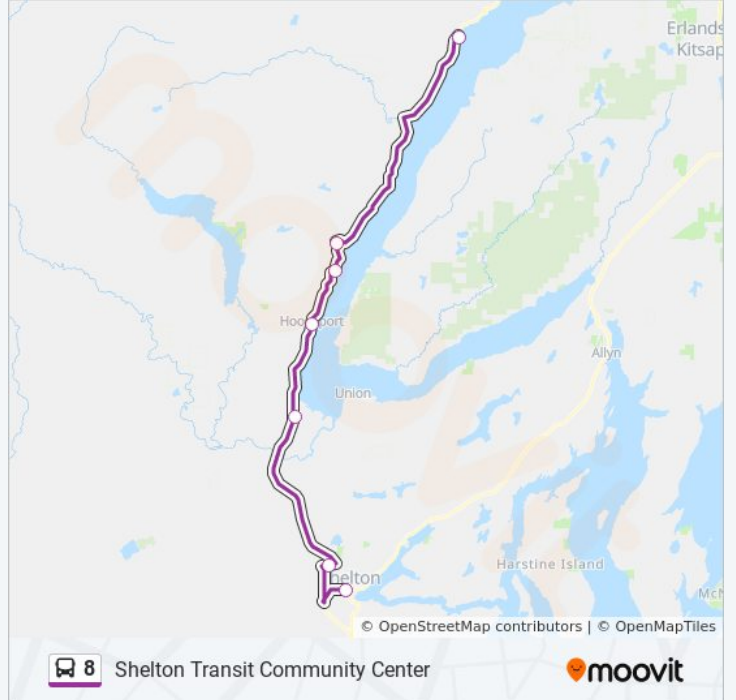

Direction: Shelton Transit Community Center

7 stops

[VIEW LINE SCHEDULE](#)

Hwy 101 @ Triton Cove Park

Hwy 101 @ Lilliwuap Store

Hwy 101 @ the Tides

Hoodsport IGA

Hwy 101 @ Twin Totems

Wallace Kneeland Blvd @ Walmart

Transit-Community Center

8 bus Time Schedule

Shelton Transit Community Center Route Timetable:

Sunday	Not Operational
Monday	9:05 AM - 3:25 PM
Tuesday	9:05 AM - 3:25 PM
Wednesday	9:05 AM - 3:25 PM
Thursday	9:05 AM - 3:25 PM
Friday	9:05 AM - 3:25 PM
Saturday	8:10 AM - 6:40 PM

8 bus Info

Direction: Shelton Transit Community Center

Stops: 7

Trip Duration: 65 min

Line Summary:

Direction: Triton Cove

9 stops

[VIEW LINE SCHEDULE](#)

8 bus Info

Direction: Triton Cove

Stops: 9

Trip Duration: 60 min

Line Summary:

8 bus time schedules and route maps are available in an offline PDF at moovitapp.com. Use the [Moovit App](#) to see live bus times, train schedule or subway schedule, and step-by-step directions for all public transit in Seattle - Tacoma, WA.